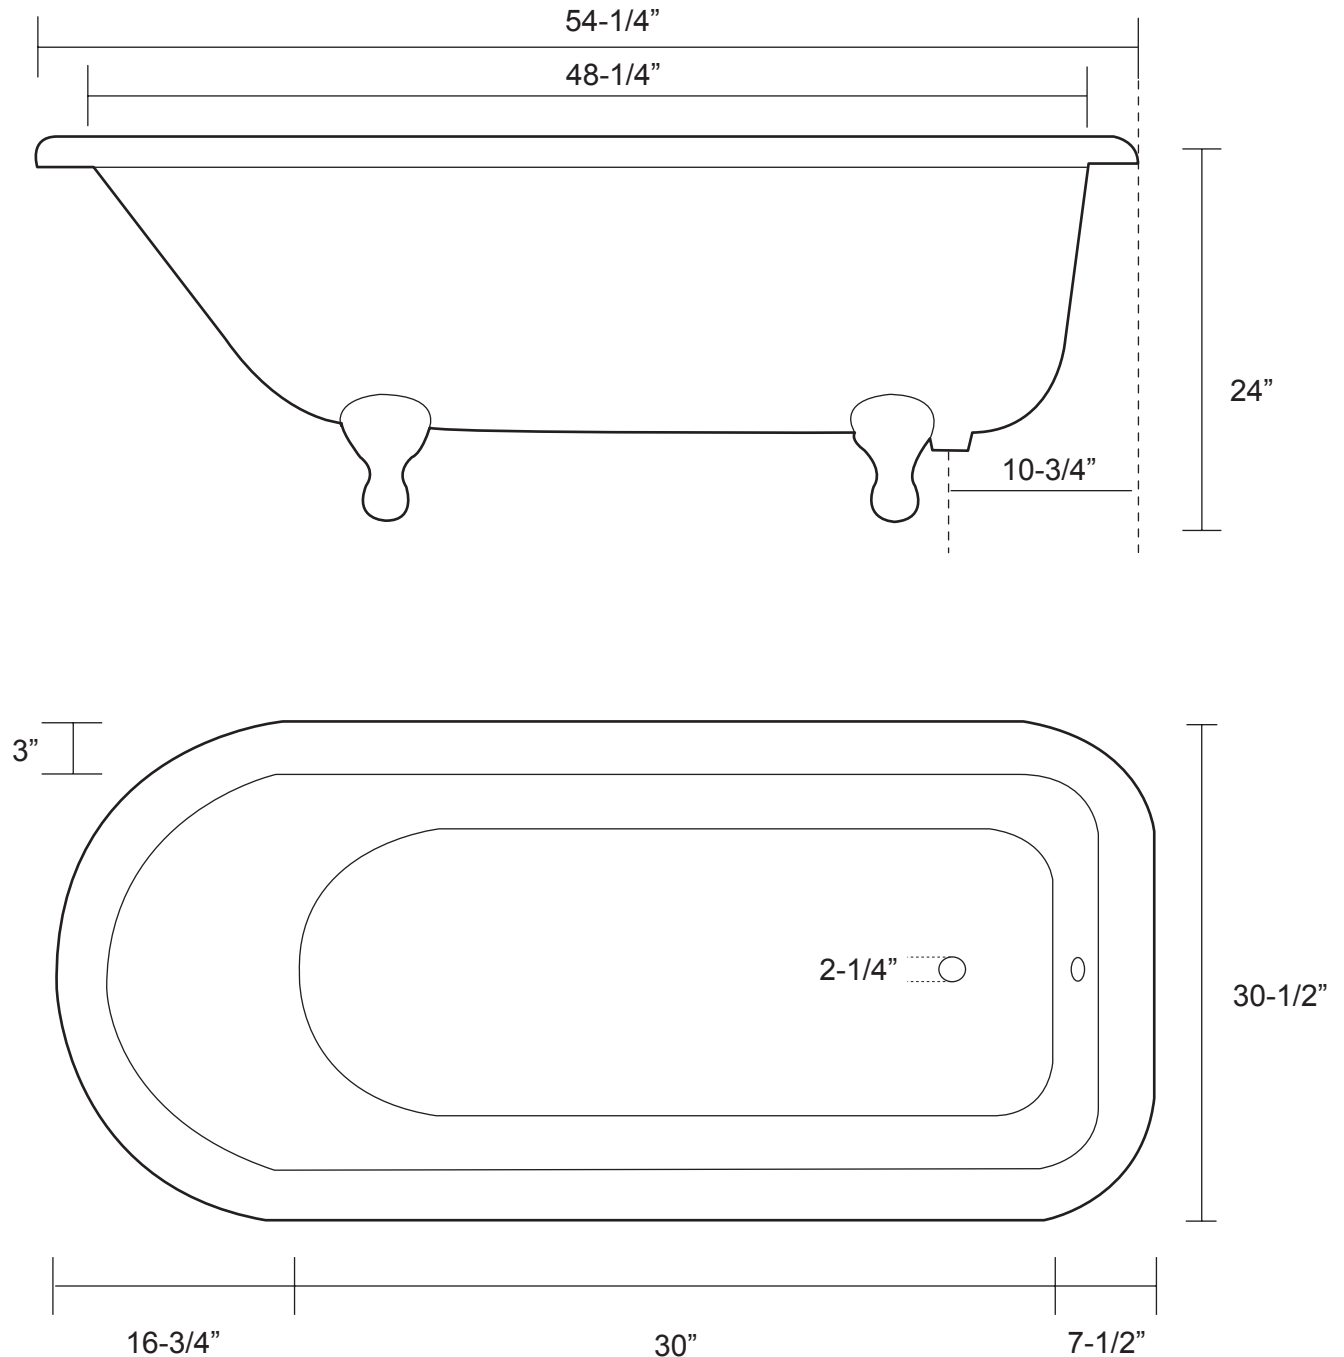

# 54" Janelle Cast Iron Rolled Rim Tub on Feet

Tub Dimensions: 54-1/4" L x 30-1/2" W x 24" H

Tub water capacity: 41 gallons

Tub Weight Uncrated: 240 lbs. Tub Weight Crated: 420 lbs.

Tub is 18" deep at drain.

Overflow hole diameter is 1-1/2".

Water depth to overflow is 15" (13" H for tub with wall holes).

All measurements are approximate. Measurements may vary +/- 1/2".