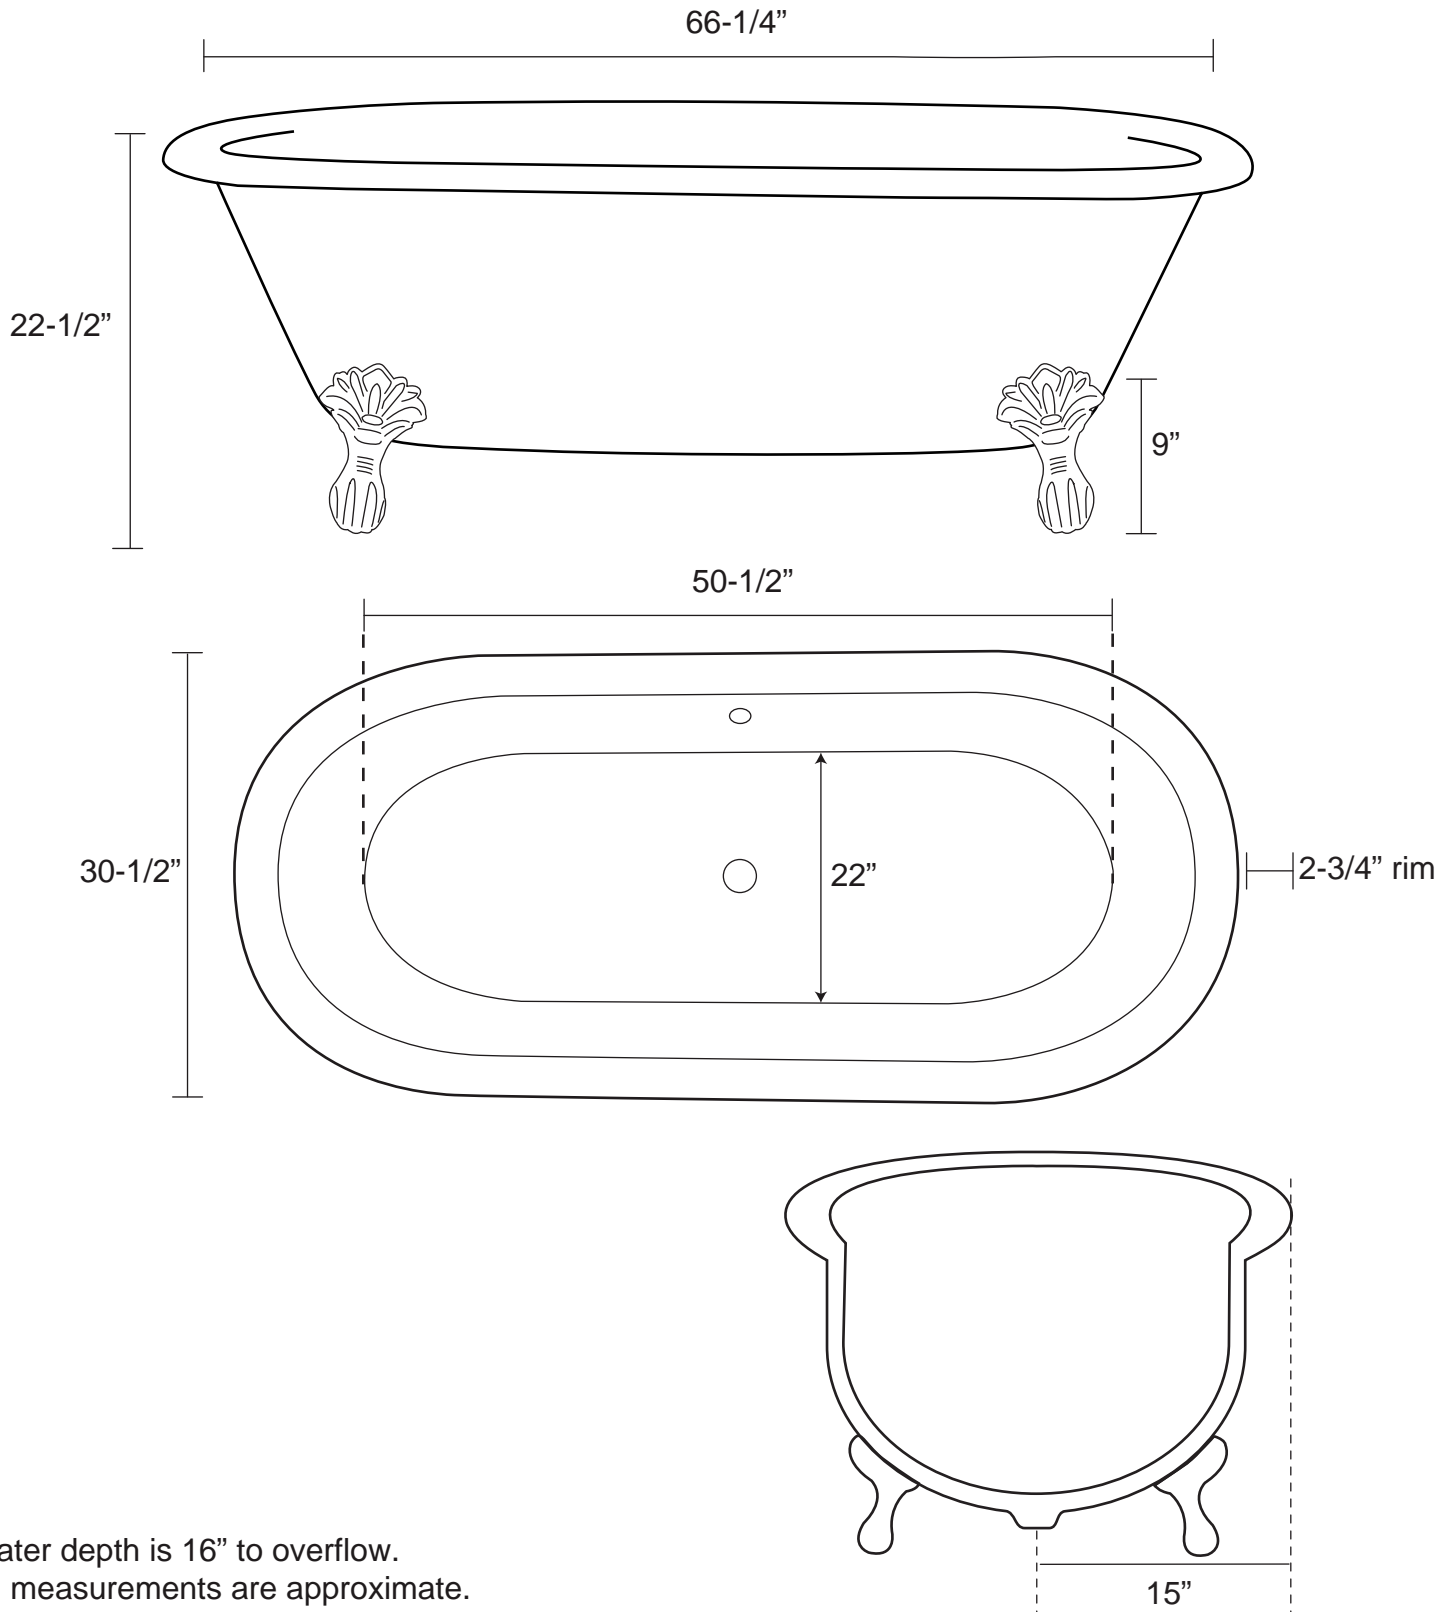

66" Melinda Dual Copper Tub with Claw Feet

Smooth Exterior and Interior

Tub Dimensions: 66-1/4" L x 30-1/2" W x 22-1/2" H

Water Capacity: 80 Gallons

Tub Weight Uncrated: 100 lbs. Tub Weight Crated: 325 lbs.

Water depth is 16" to overflow.
All measurements are approximate.
Measurements may vary +/- 1/2".