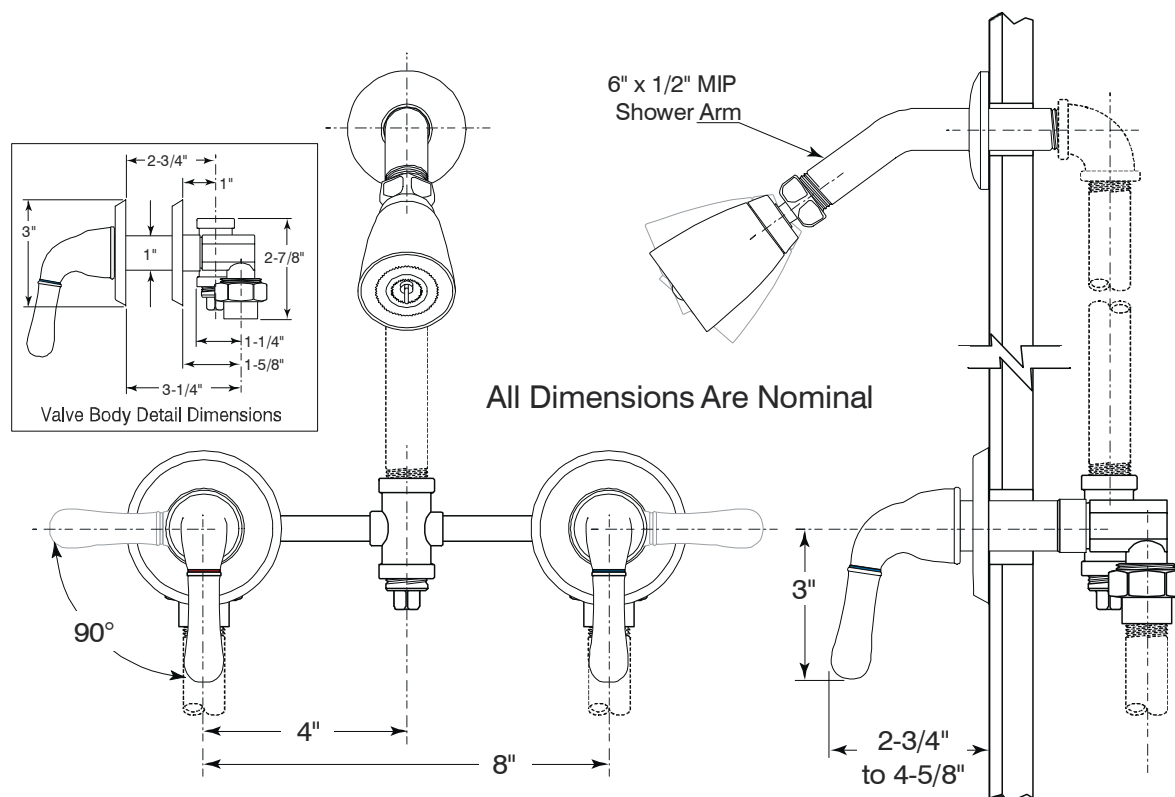

Description

- Twin lever handle shower only set
- Trouble-free brass frame ceramic cartridges
- Brushed nickel finish
- All brass construction
- Standard 8" on-center, two hole installation
- Includes color matched shower head and trim
- 1/2" Brass IPS connections with ground joint swivel unions

Performance

- Designed to provide 2.5 GPM at 80 PSI shower head performance

Compliance

- Designed to comply with requirements of ASME A112.18.1
- Complies with ADA (American With Disabilities Act)
- Complies with the requirements of the UPC (Uniform Plumbing Code)
- Meets or exceeds CSA B125

Sanibel™

Model 120188

Twin Lever Handle Shower Only Set  
Brushed Nickel Finish  
1/2" IPS Connection

For additional information contact Premier Faucet at 866-745-4010 or visit our website at [www.premierfaucet.com](http://www.premierfaucet.com)