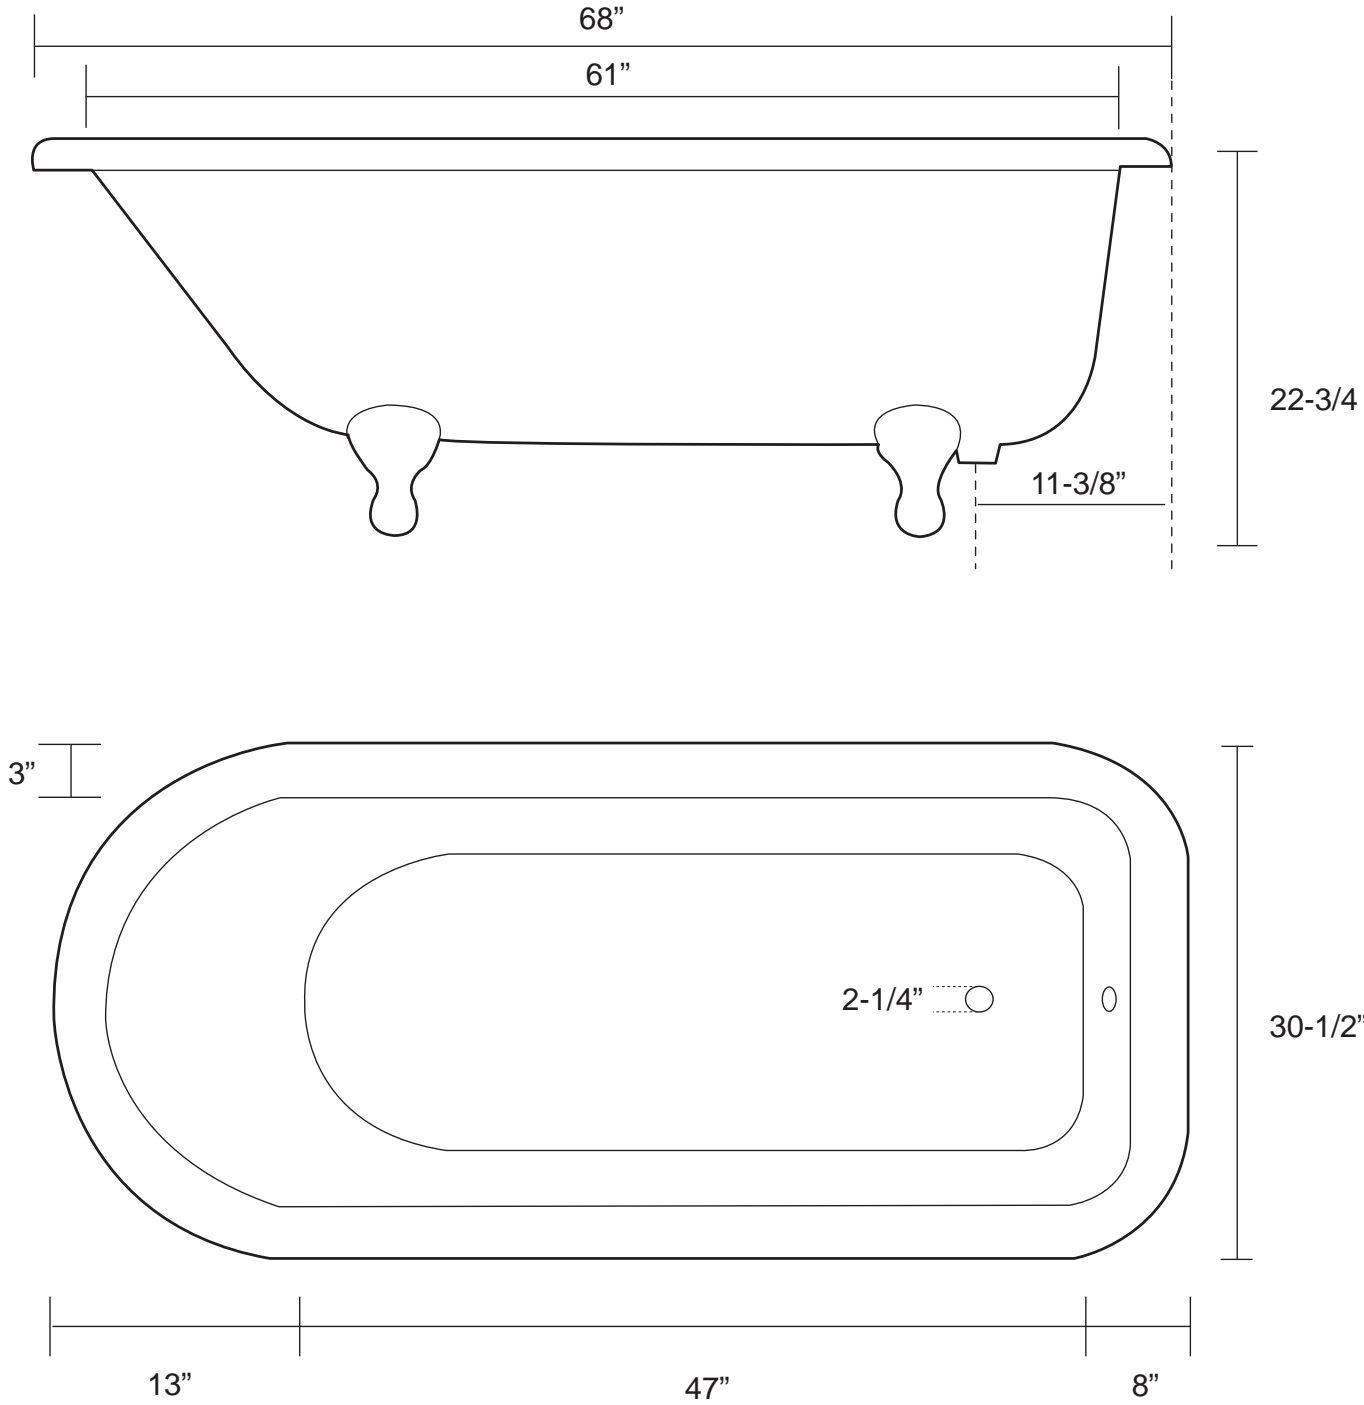

68" Cast Iron Rolled Rim Tub on Feet

Tub Dimensions: 68" L x 30-1/2" W x 22-3/4" H

Tub water capacity: 55 gallons

Tub Weight Uncrated: 266 lbs. Tub Weight Crated: 446 lbs.

Water depth to overflow is 13" H for Rim Mount / 11" H for Wall Mount Faucet Drilling.

All measurements are approximate. Measurements may vary +/- 1/2".