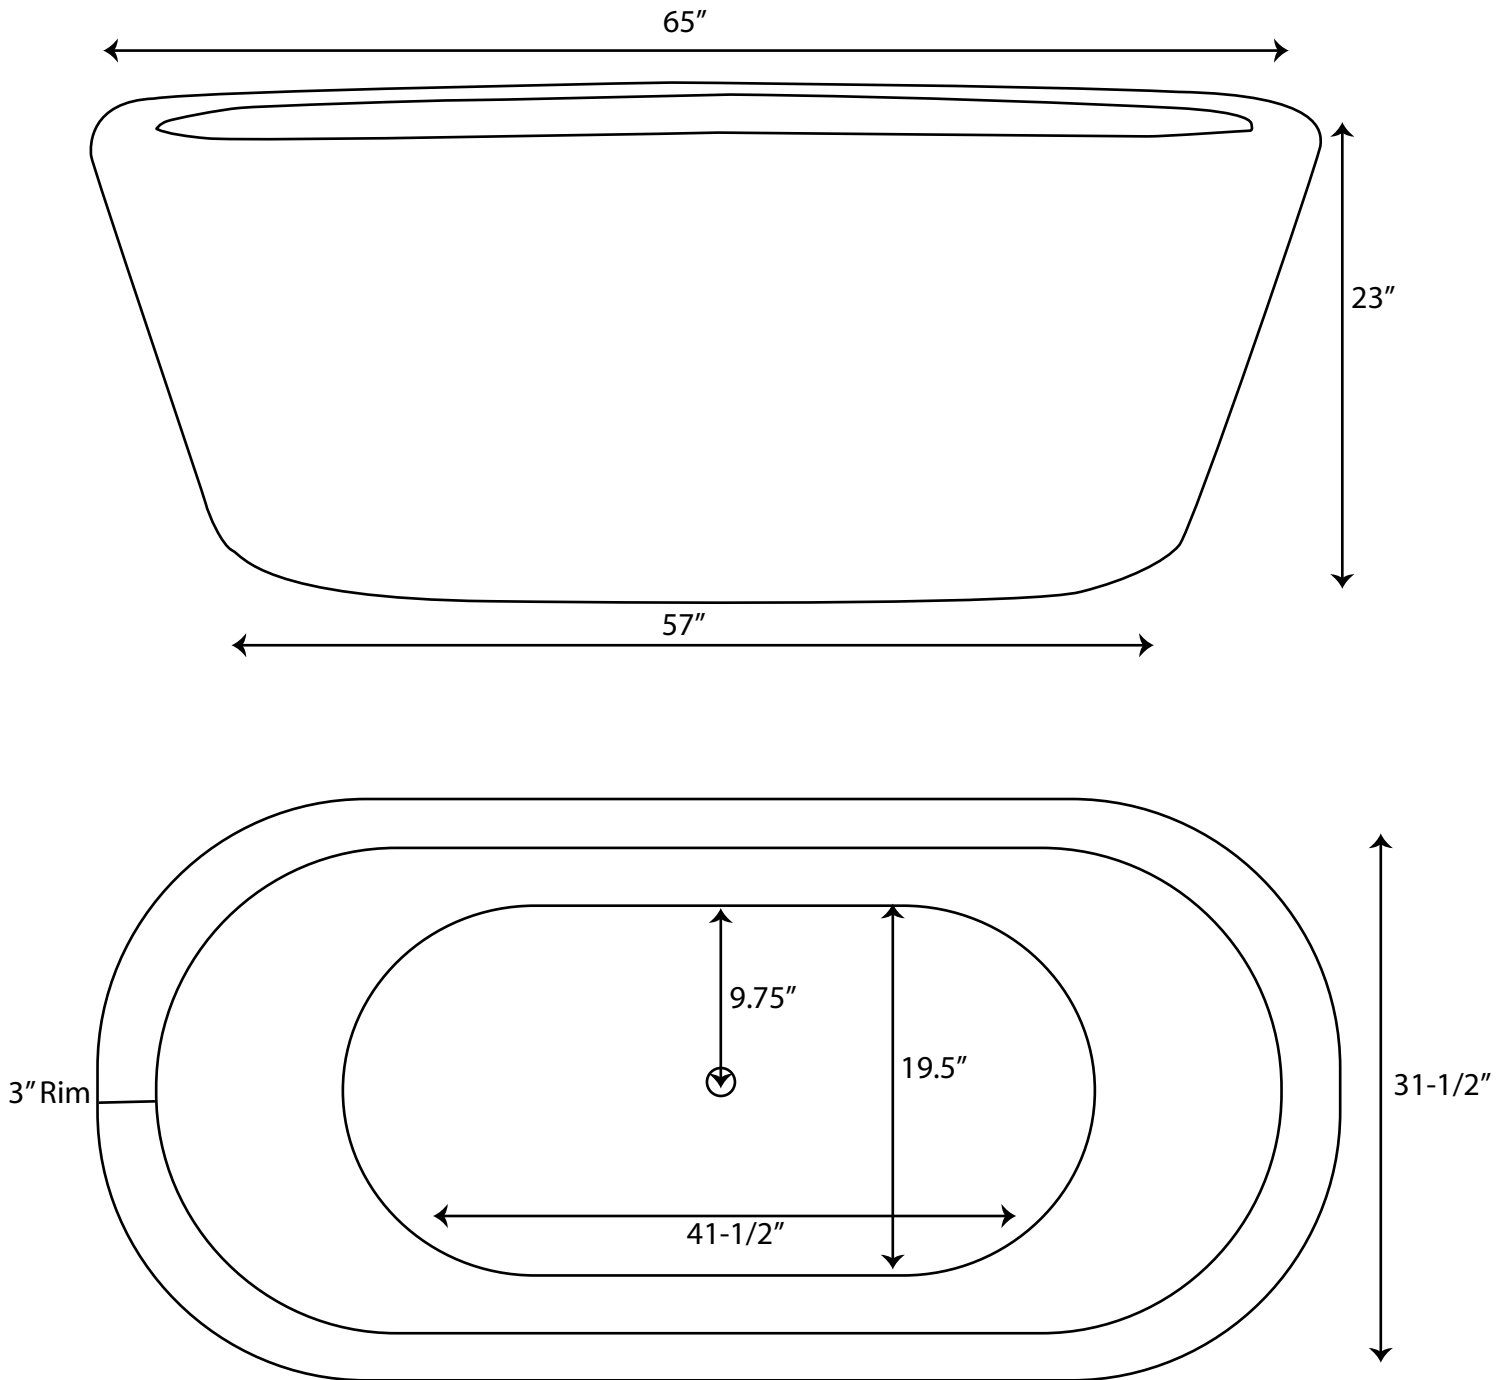

65" Luora Oval Acrylic Tub

Tub Dimensions: 65" L x 31-1/2" W x 23" H.

Tub Water Capacity: 69 gallons (to top of tub)

Tub Weight Uncrated: 126 lbs. Tub Weight Crated: 226 lbs.

Tub is 17.5" deep at drain.

Tub has no overflow. If an overflow is desired, it must be drilled at the job site and you must have under-floor access.

All measurements are approximate. Measurements may vary +/- 1/2".