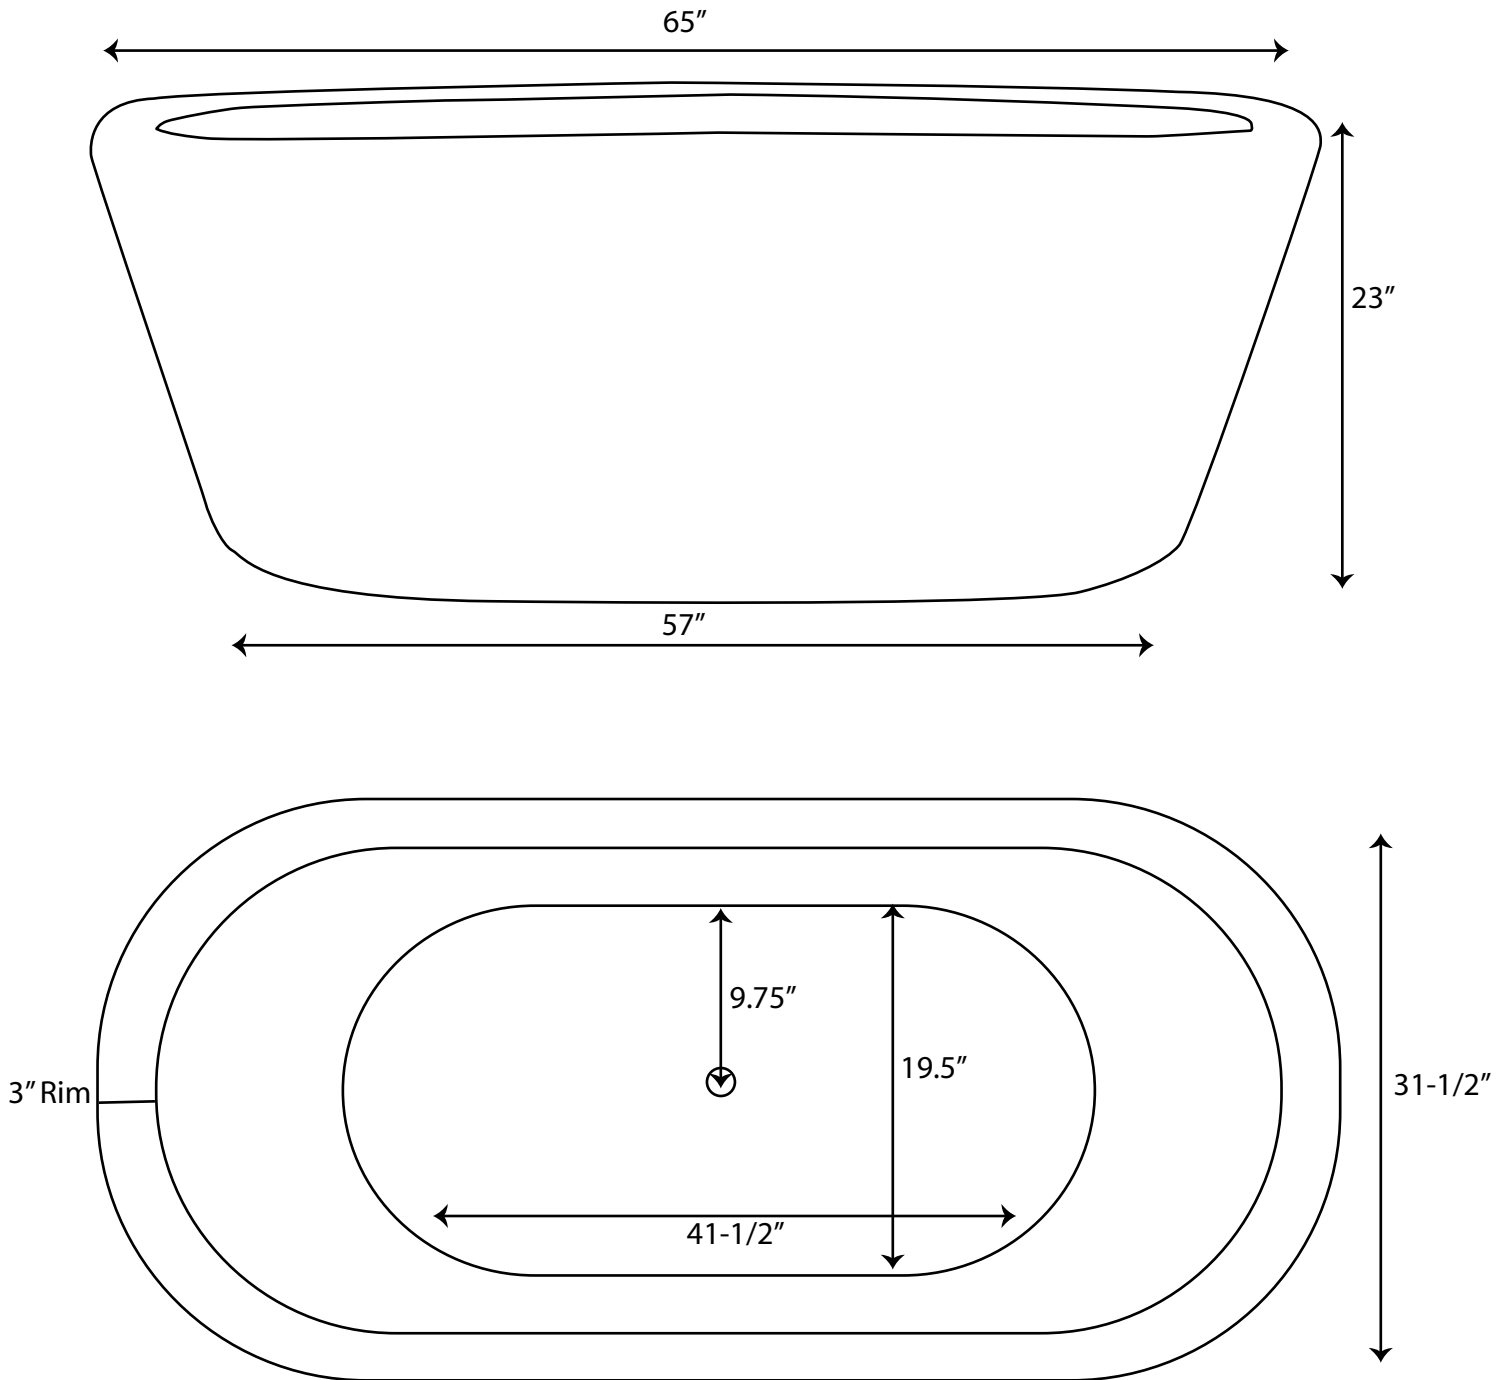

65" Luora Oval Acrylic Tub

Tub Dimensions: 65" L x 31-1/2" W x 23" H.

Tub Water Capacity: 69 gallons (to top of tub)

Tub Weight Uncrated: 100 lbs. Tub Weight Crated: 325 lbs.

Tub is 17.5" deep at drain.

Tub has no overflow. If an overflow is desired, it must be drilled at the job site and you must have under-floor access.

All measurements are approximate. Measurements may vary +/- 1/2".