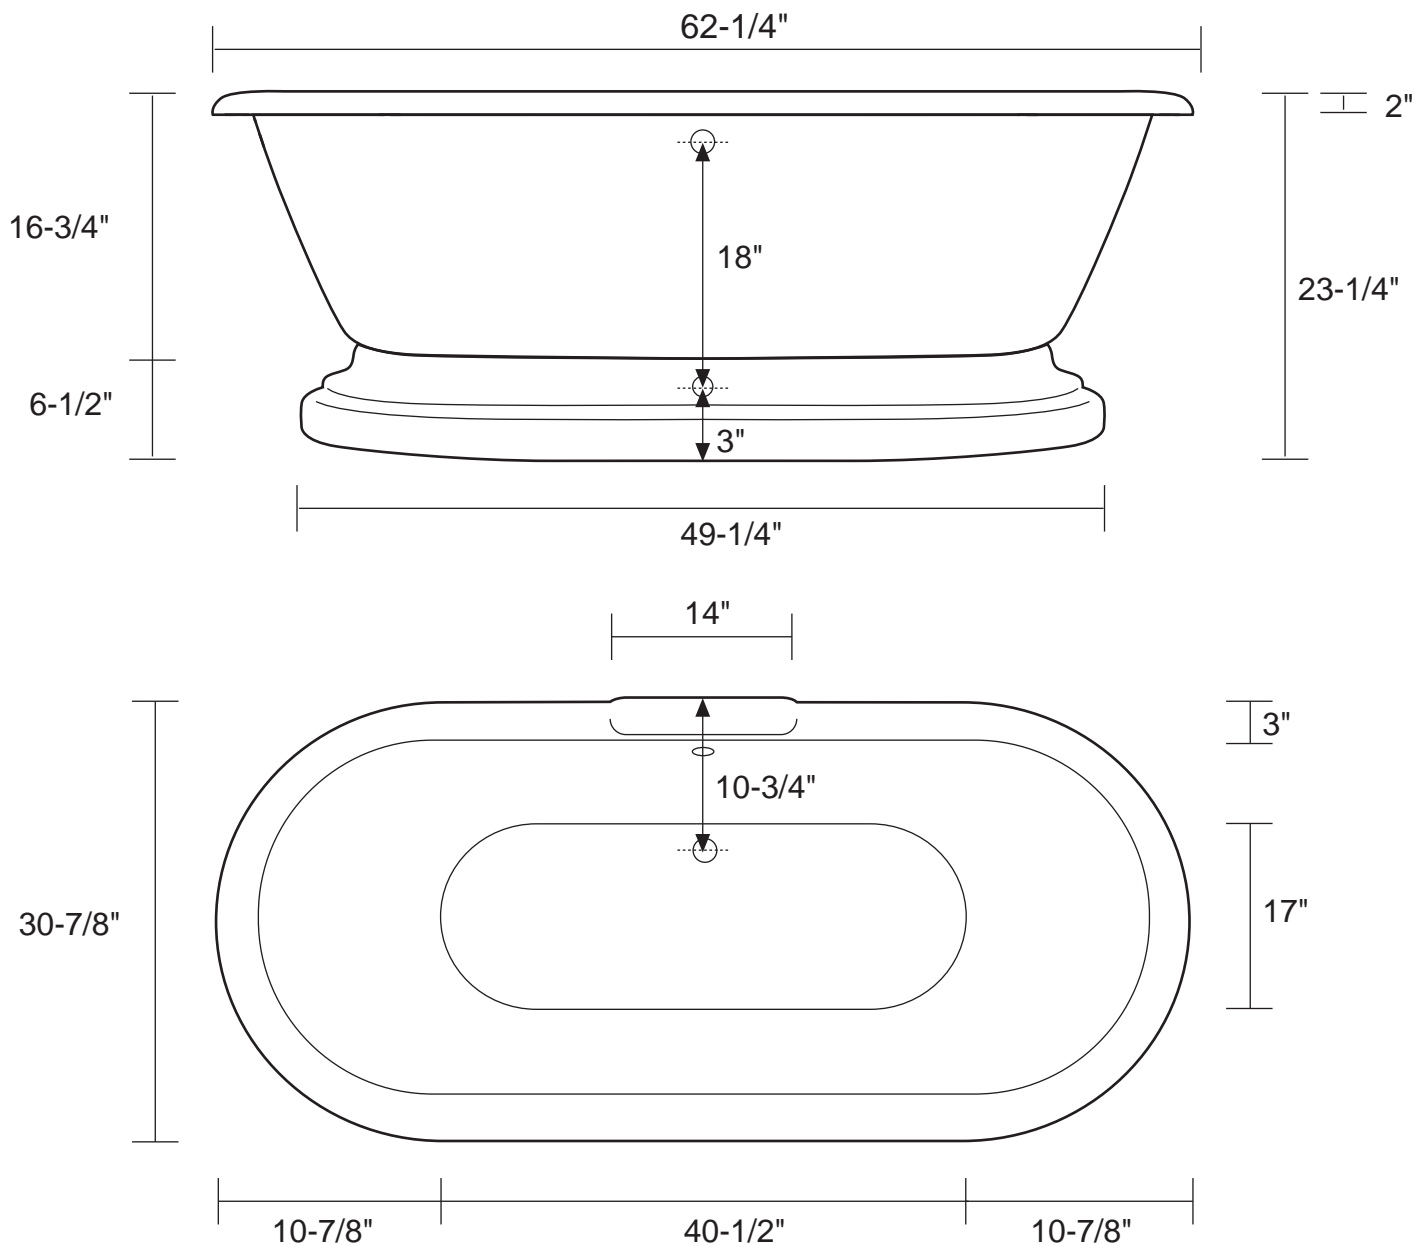

Avon Double Ended Bath

Tub Dimensions: 62-1/4" L x 30-7/8" W x 23-1/4" H

Tub water capacity: 43 gallons

Tub Weight Uncrated: 153 lbs. Tub Weight Crated: 333 lbs.

Overflow hole diameter is 1-1/2"

Water depth to overflow is 14-1/2" H.

All measurements are approximate. Measurements may vary +/- 1/2".