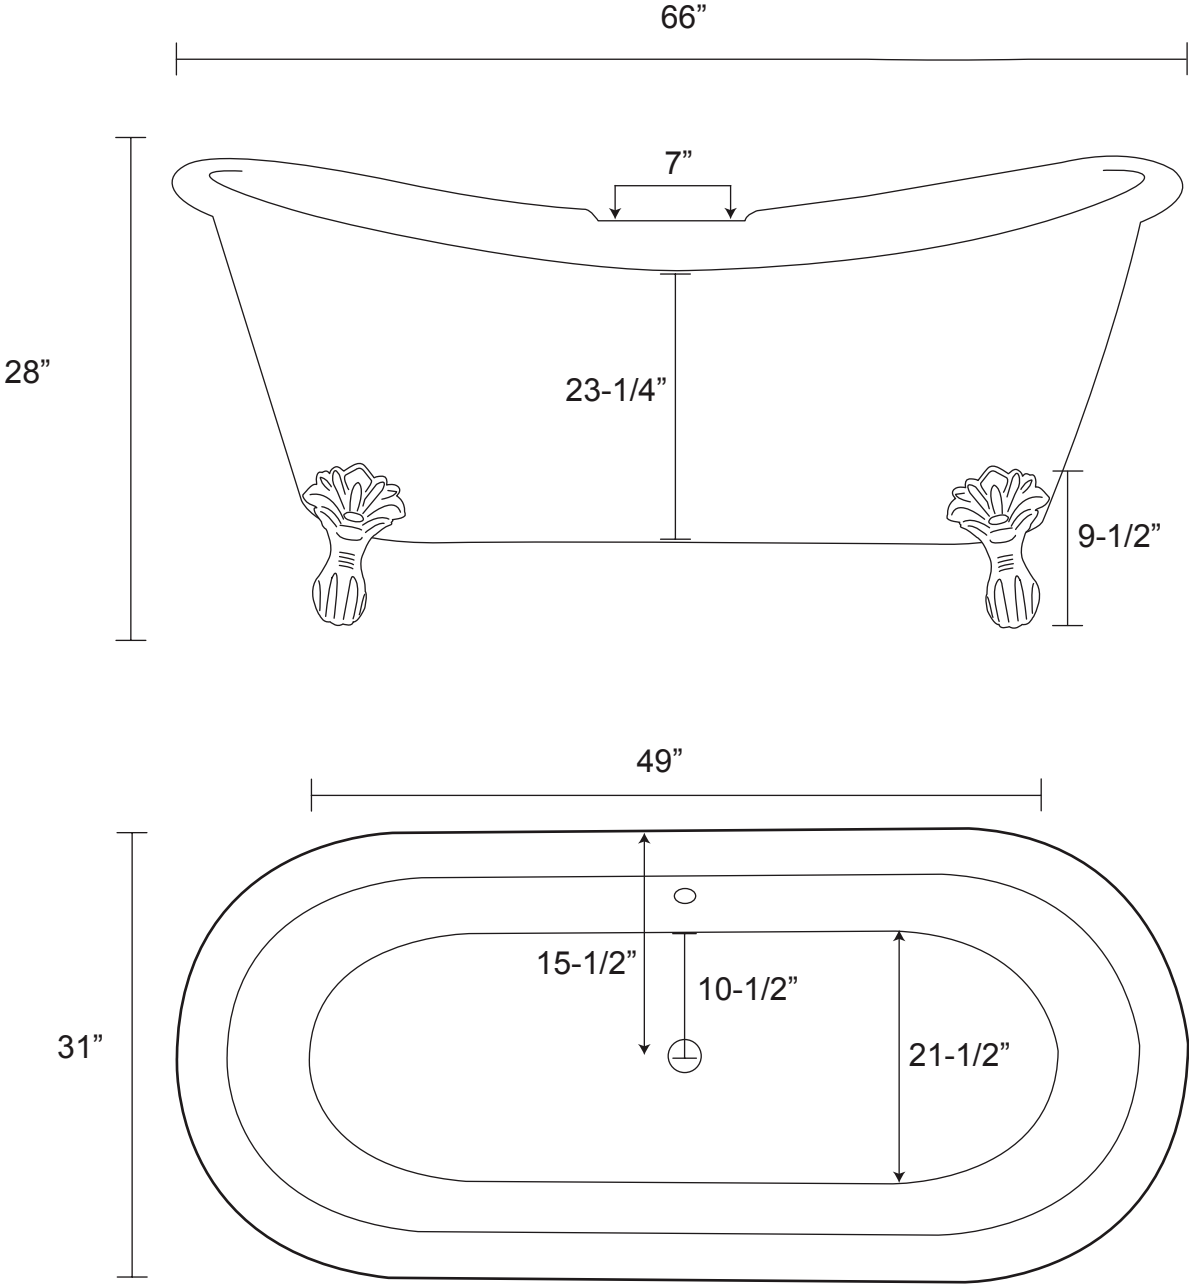

66" Isabella Copper Double Slipper Tub on Claw Feet

Hammered Exterior and Interior

Tub Dimensions: 66" L x 31" W x 28" H

Water Capacity: 63 Gallons

Tub Weight Uncrated: 170 lbs. Tub Weight Crated: 395 lbs.

Tub rim is 2-3/8" wide.

Overflow hole is 1-5/8" diameter.

Water depth is 15-1/4" to overflow.

Overflow is 20" from floor.

All measurements are approximate. Measurements may vary +/- 1/2".