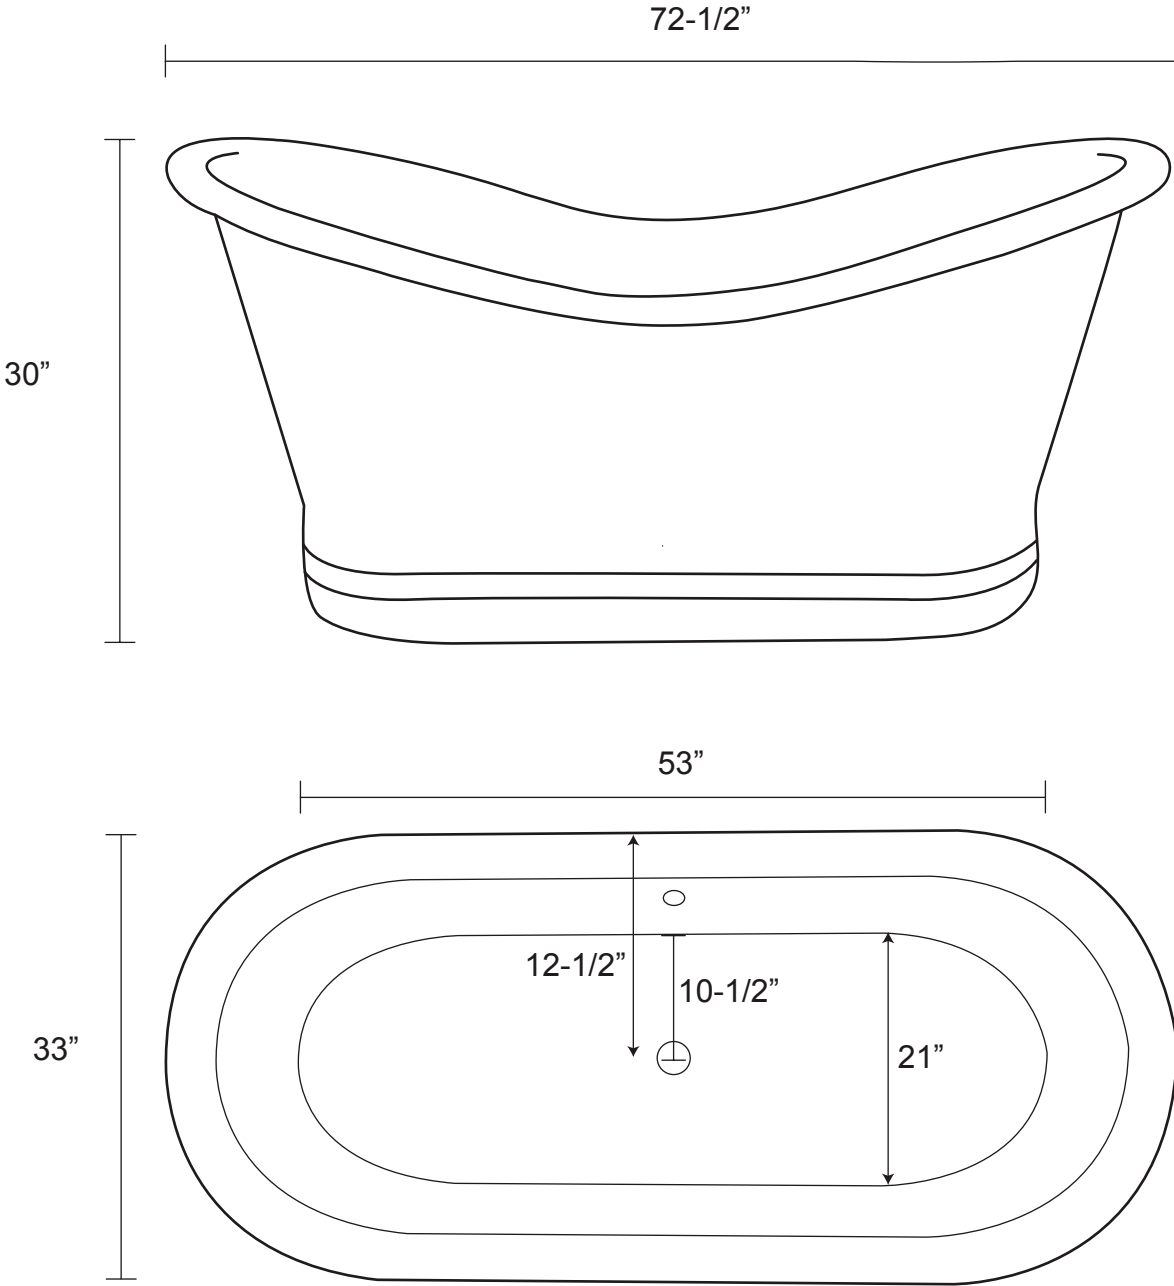

72" Bateau Copper Double Slipper Tub

Smooth Exterior and Interior

Tub Dimensions: 72-1/2" L x 33" W x 30" H.

Water Capacity: 77 Gallons

Tub Weight Uncrated: 200 lbs. Tub Weight Crated: 425 lbs.

Tub rim is 3" wide.
Overflow hole is 2" diameter.
Water depth is 16" to overflow.
All measurements are approximate. Measurements may vary +/- 1/2".