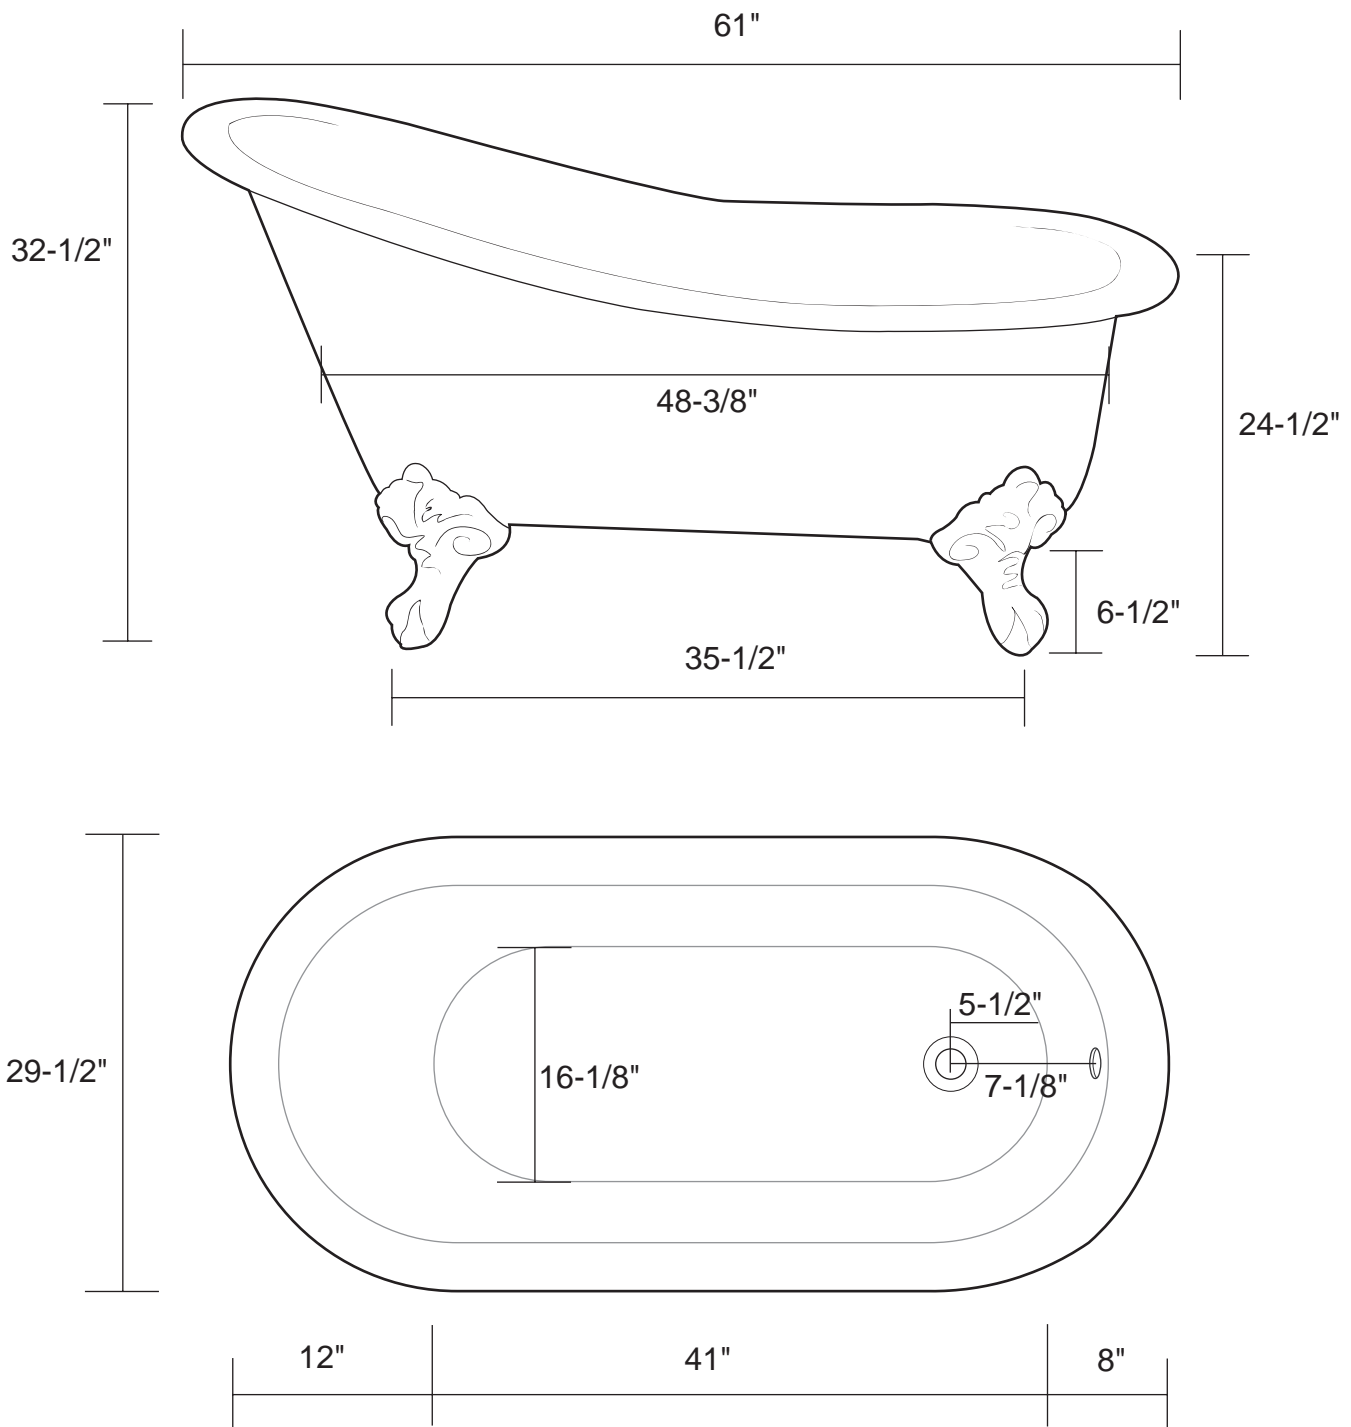

61" Cast Iron Slipper Tub on King's Imperial Feet

Tub Dimensions: 61" L x 29-1/2" W x 24-1/2" to 32-1/2" H

Tub water capacity: 41 gallons

Tub Weight Uncrated: 285 lbs. Tub Weight Crated: 465 lbs

Water depth to overflow is 15-1/4" H.

Tub is 18-3/4" deep at drain.

Overflow hole diameter is 1-1/2"

Note: All measurements are approximate. Measurements may vary +/- 1/2".