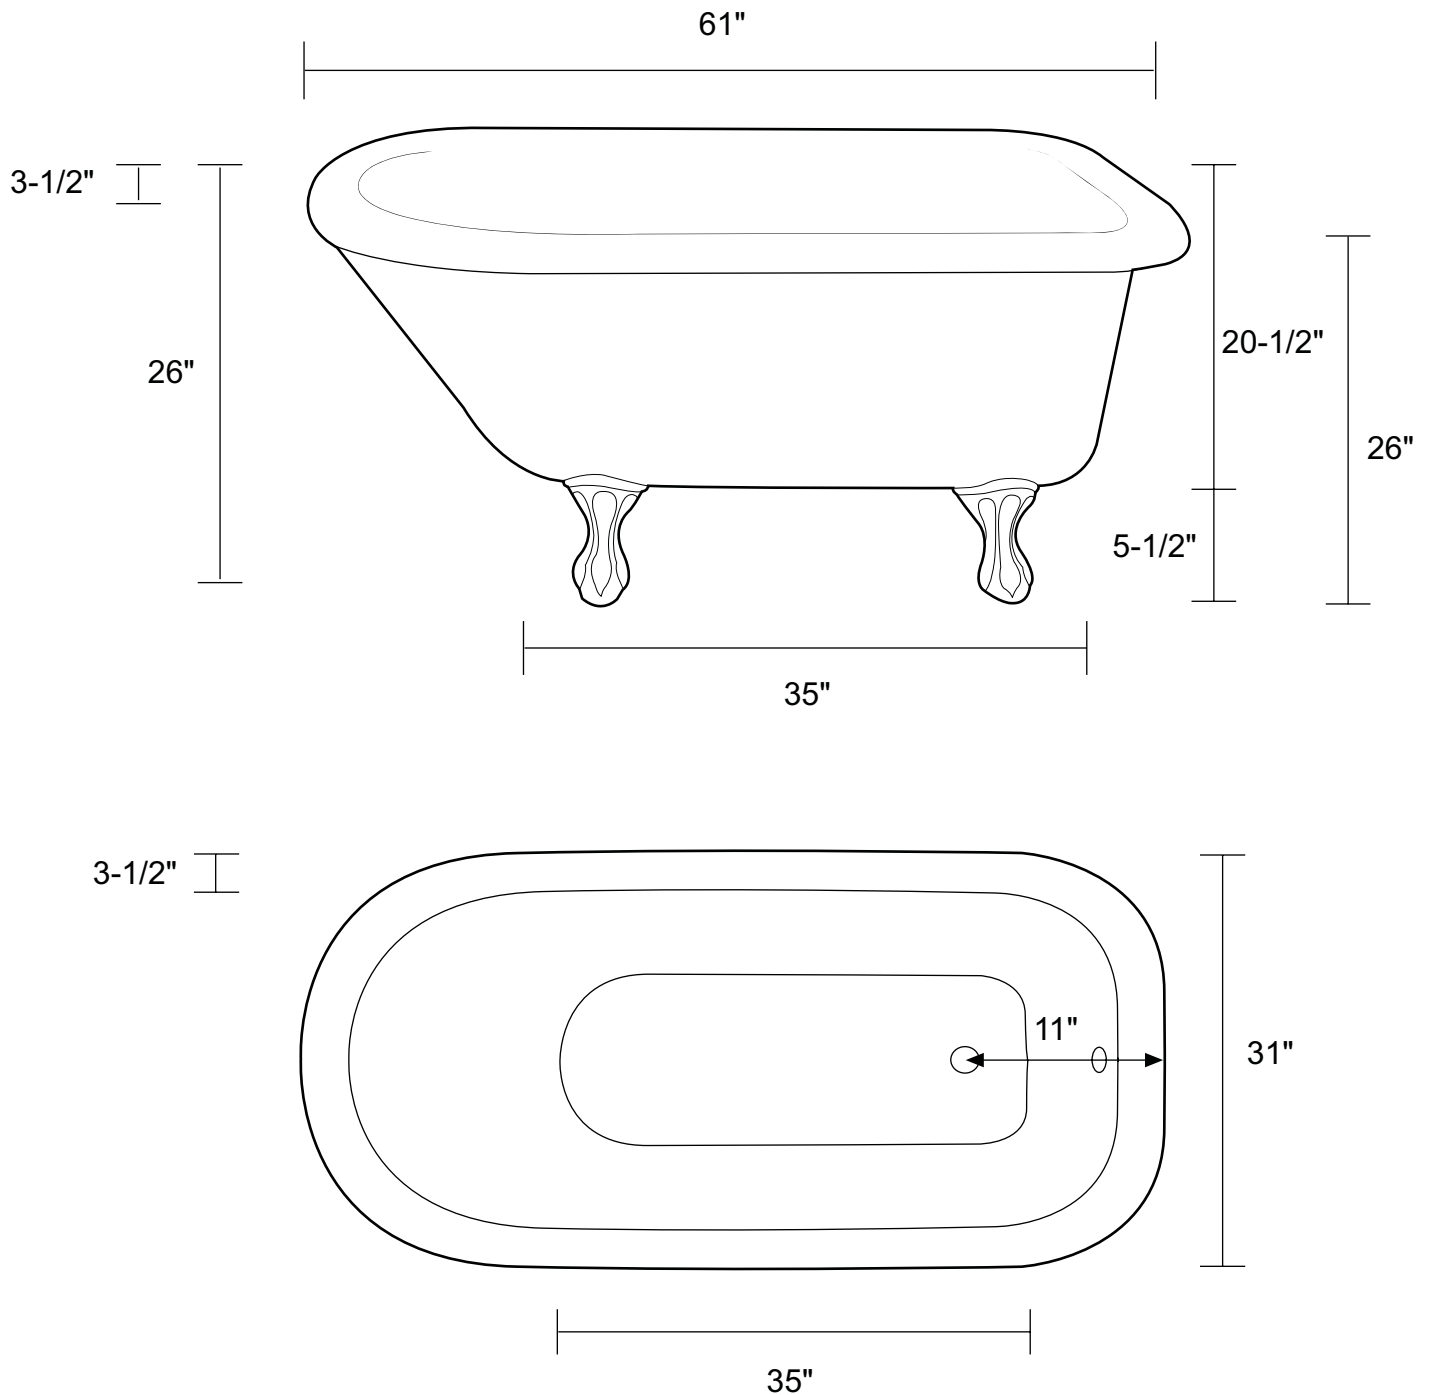

61" Acrylic Rolled Rim Tub

Tub Dimensions: 61" L x 31" W x 26" H

30 year manufacturer's warranty.

Tub water capacity: 67 gallons

Tub Weight Uncrated: 204 lbs. Tub Weight Crated: 384 lbs.

Tub is 19-3/4" deep at drain.

Overflow hole diameter is 1-1/2"

Water depth to overflow is 16-1/4" H

All measurements are approximate.