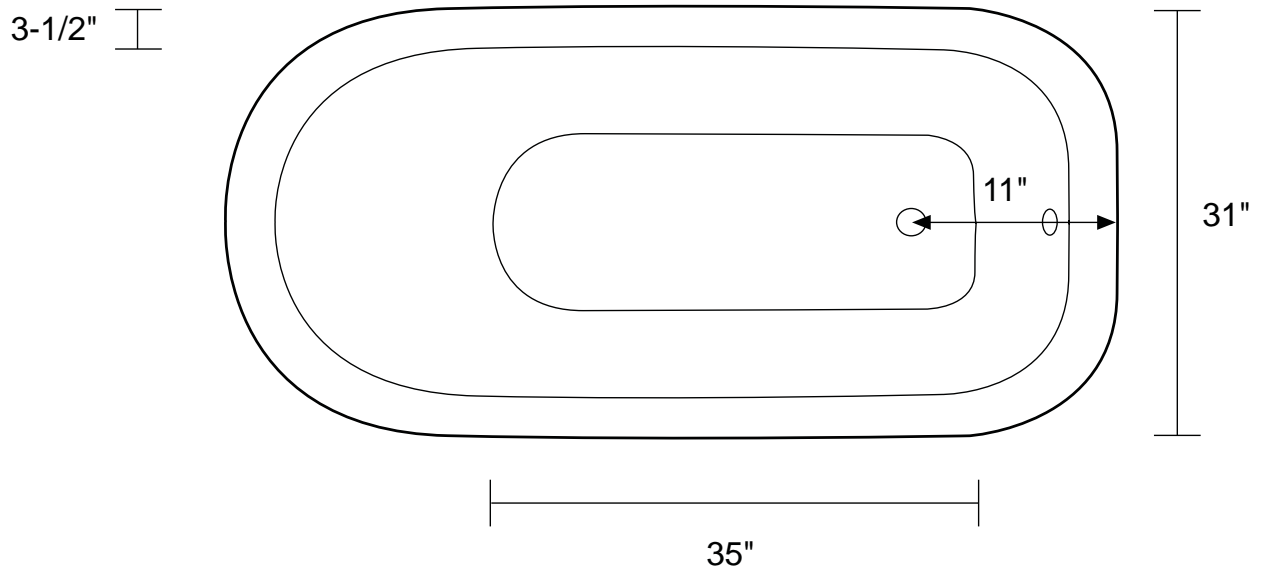

61" Acrylic Rolled Rim Tub

Tub Dimensions: 61" L x 31" W x 26" H

Tub water capacity: 67 gallons

Tub Weight Uncrated: 204 lbs. Tub Weight Crated: 384 lbs.

Tub is 19-3/4" deep at drain.

Overflow hole diameter is 1-1/2"

Water depth to overflow is 16-1/4" H

All measurements are approximate.