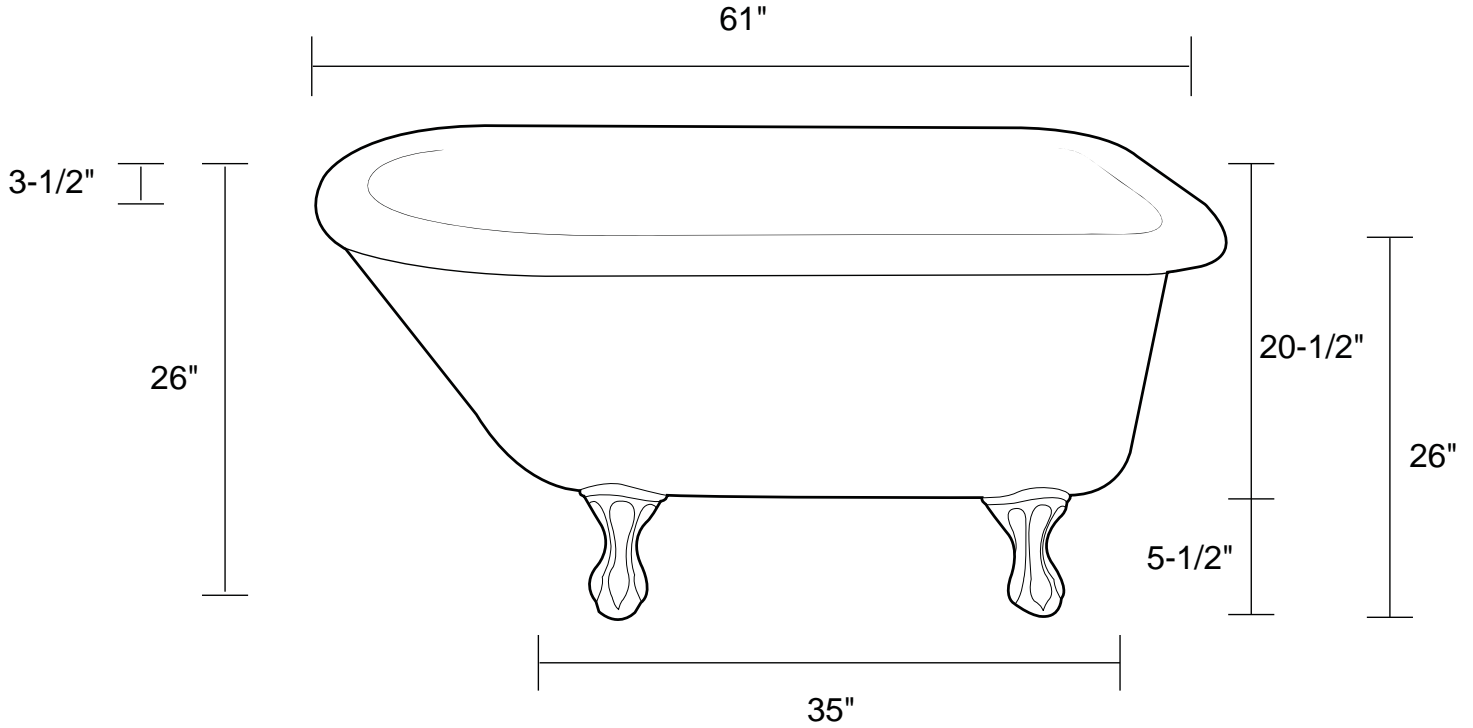

61" Acrylic Rolled Rim Tub

Tub Dimensions: 61" L x 31" W x 26" H

Tub water capacity: 67 gallons

Tub Weight Uncrated: 204 lbs. Tub Weight Crated: 384 lbs.

Tub is 19-3/4" deep at drain.

Overflow hole diameter is 1-1/2"

Water depth to overflow is 16-1/4" H

All measurements are approximate.