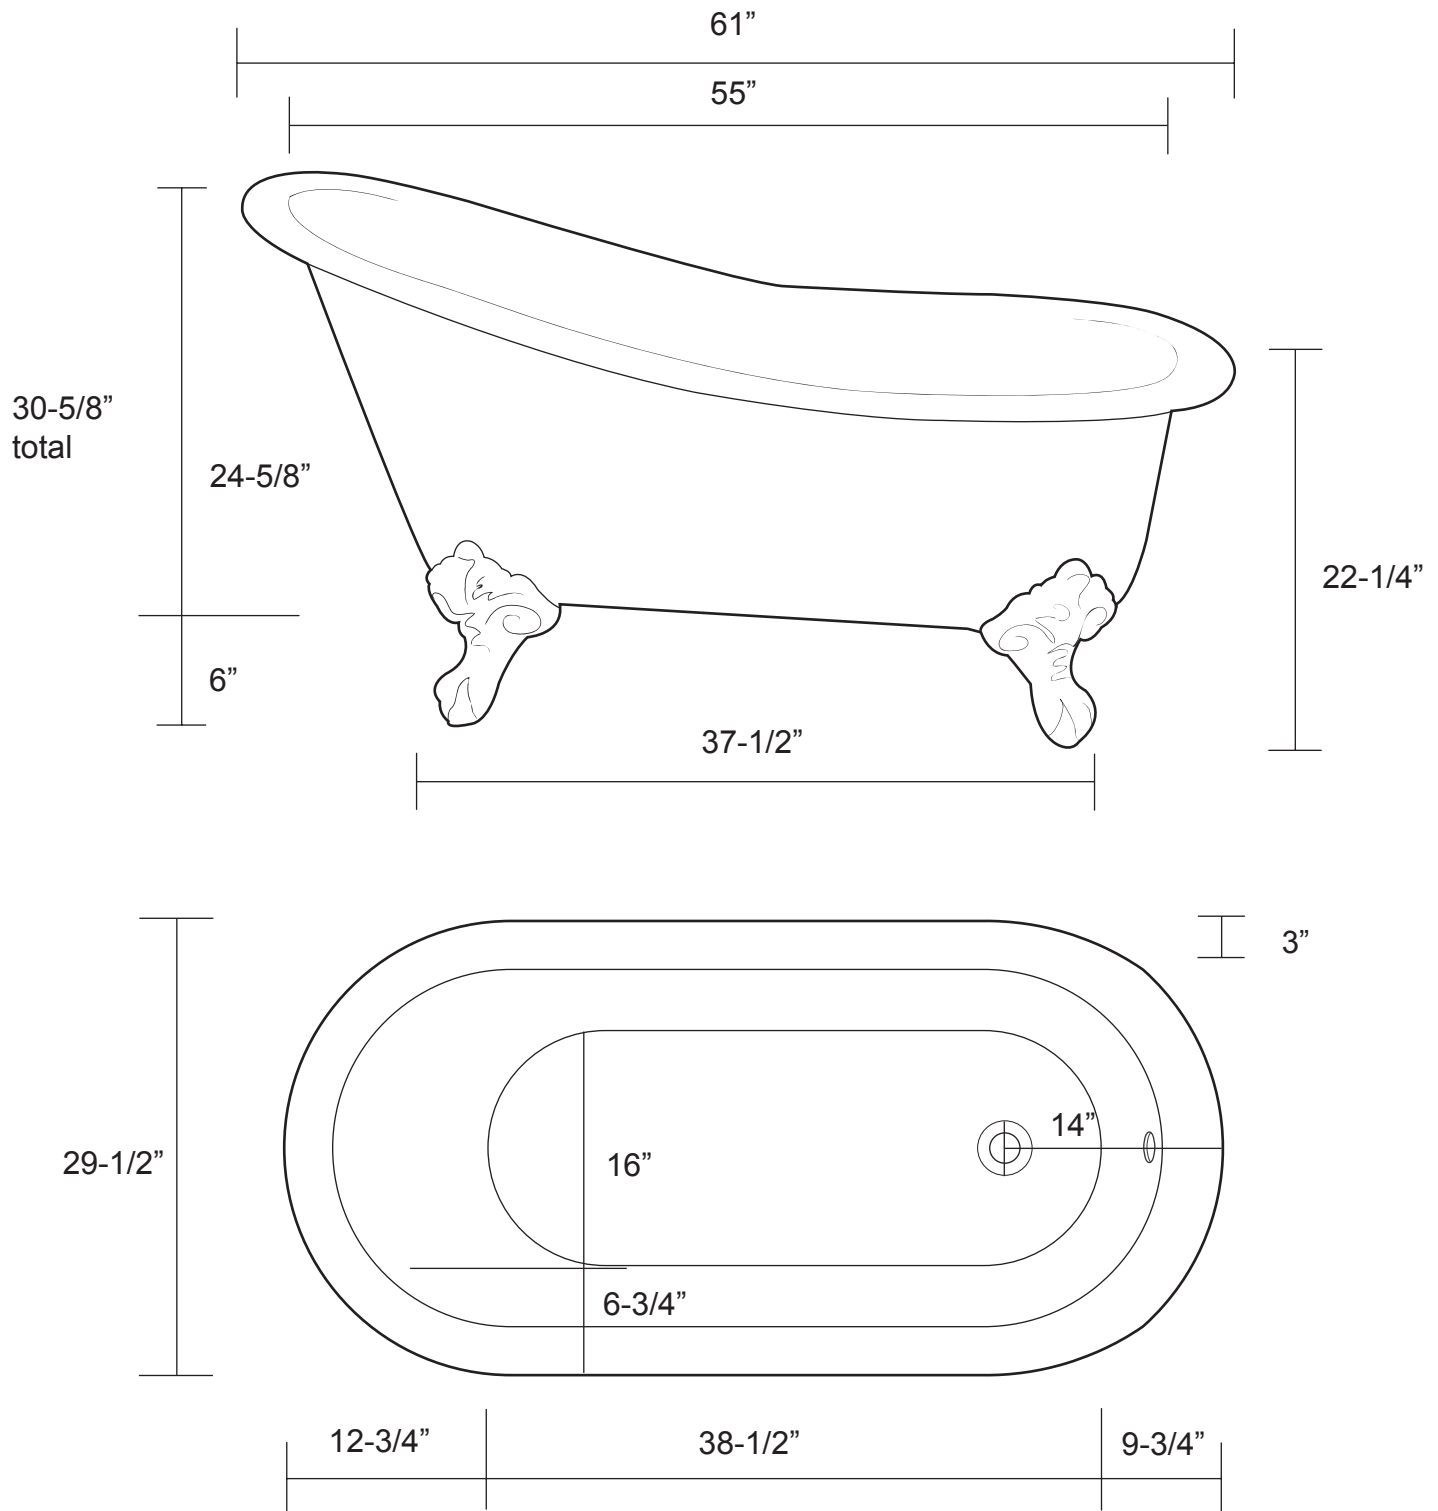

61" Acrylic Slipper Bathtub

Tub Dimensions: 61" L x 29-1/2" W x 22-1/4 - 30-5/8" H

25 year manufacturer's warranty

Tub water capacity: 42 gallons

Tub Weight Uncrated: 120 lbs. Tub Weight Crated: 425 lbs

Tub is 16-1/2" deep at drain.

Overflow hole diameter is 2"

Water depth to overflow is 15" H

All measurements are approximate. Measurements may vary +/- 1/2".