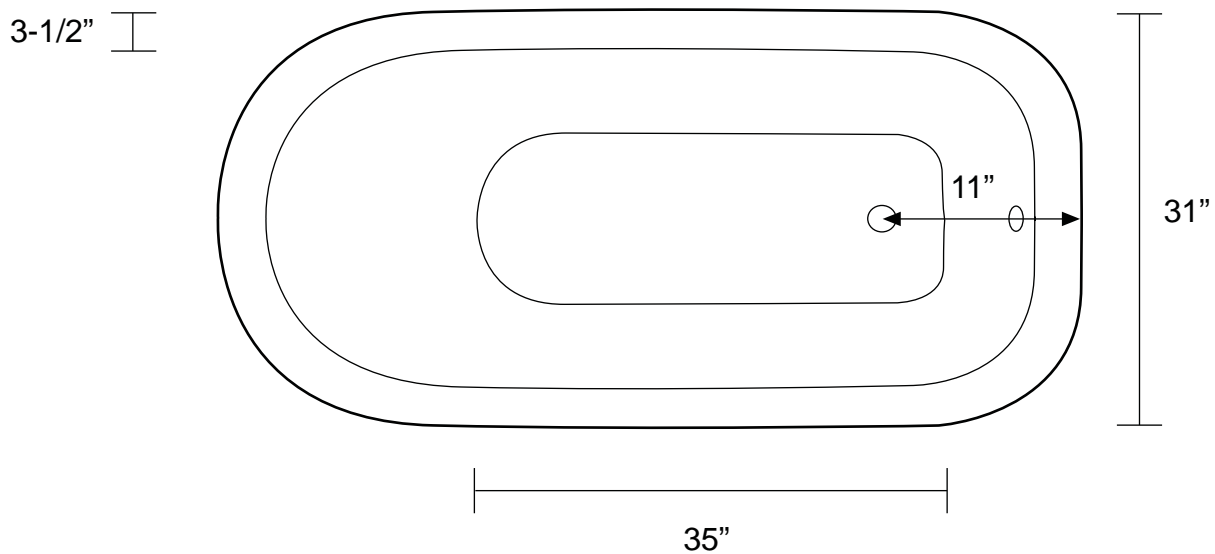

# 57" Acrylic Rolled Rim Tub

Tub Dimensions: 57" L x 31" W x 26" H

Tub water capacity: 63 gallons

Tub Weight Uncrated: 191 lbs. Tub Weight Crated: 371 lbs.

Tub is 19-3/4" deep at drain.

Overflow hole diameter is 1-1/2"

Water depth to overflow is 16-1/4" H

All measurements are approximate.