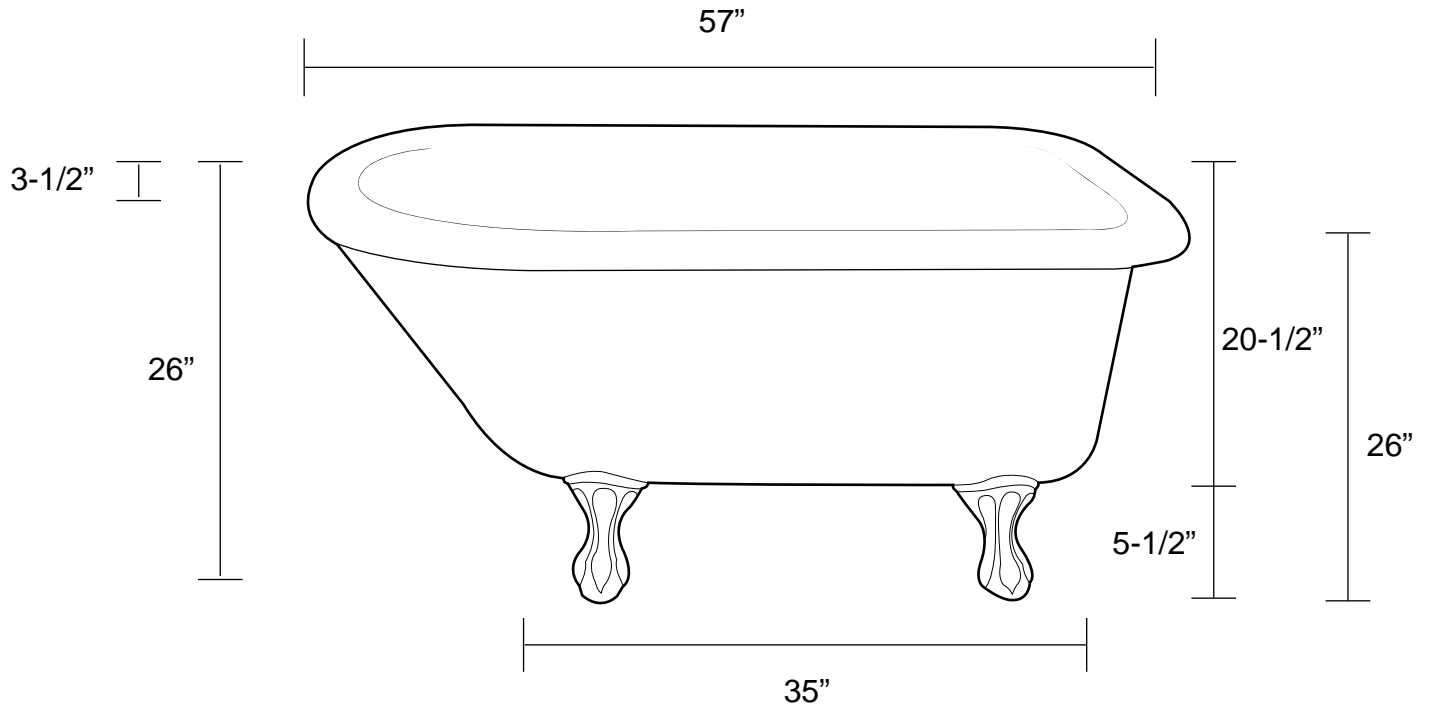

# 57" Acrylic Rolled Rim Tub

Tub Dimensions: 57" L x 31" W x 26" H

Tub water capacity: 63 gallons

Tub Weight Uncrated: 191 lbs. Tub Weight Crated: 371 lbs.

Tub is 19-3/4" deep at drain.

Overflow hole diameter is 1-1/2"

Water depth to overflow is 16-1/4" H

All measurements are approximate.