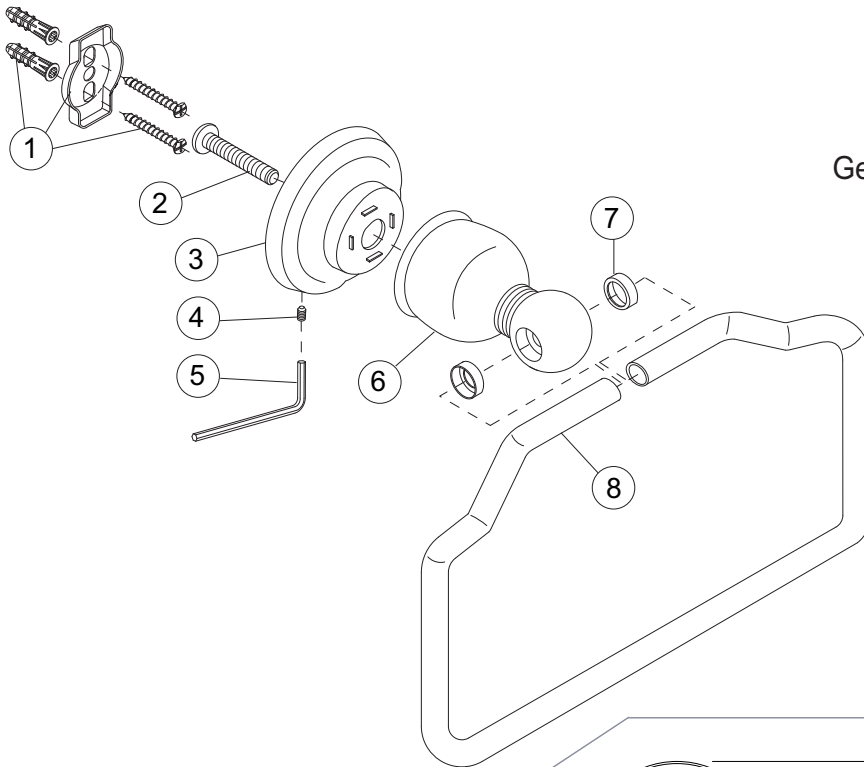

Wellington™

Model 552012

Description

- Teapot style face towel ring
- Brushed nickel all metal construction
- Concealed screw mounting
- Mounting hardware includes screws and wall anchors
- Matches Premier Wellington faucet suite
- Teapot styling complements many faucet brands

Warranty

- Three Year Limited Warranty
Refer to Premier Faucet warranty program for further details and restrictions

Model 552012

Genuine Premier Wellington Accessory
Decorative Face Towel Ring
Brushed Nickel Finish

No	Part Name	Material	Qty.
1	MOUNTING KIT	PLASTIC / METAL	1
2	ATTACHMENT SCREW	STEEL	1
3	ESCUTCHEON	METAL	1
4	SET SCREW	STEEL	1
5	ALLEN WRENCH	STEEL	1
6	BRACKET	METAL	1
7	BUSHING	PLASTIC	2
8	TOWEL RING	METAL	1