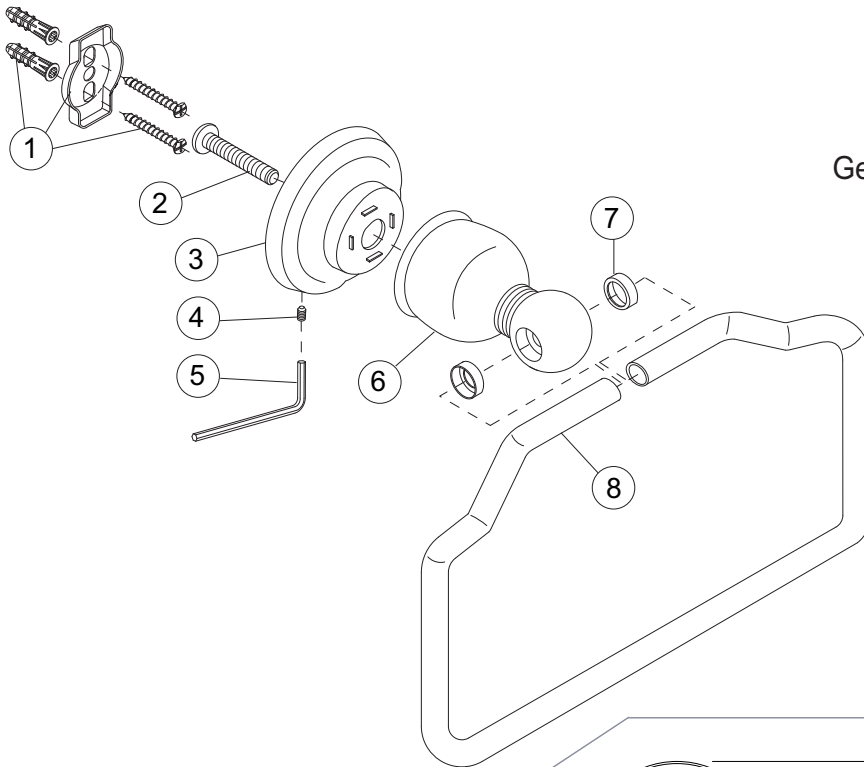

## Description

- Teapot style face towel ring
- Chrome plated all metal construction
- Concealed screw mounting
- Mounting hardware includes screws and wall anchors
- Matches Premier Wellington faucet suite
- Teapot styling complements many faucet brands

## Model 552011

Genuine Premier Wellington Accessory  
Decorative Face Towel Ring  
Chrome Plated Finish

No	Part Name	Material	Qty.
1	MOUNTING KIT	PLASTIC / METAL	1
2	ATTACHMENT SCREW	STEEL	1
3	ESCUTCHEON	METAL	1
4	SET SCREW	STEEL	1
5	ALLEN WRENCH	STEEL	1
6	BRACKET	METAL	1
7	BUSHING	PLASTIC	2
8	TOWEL RING	METAL	1