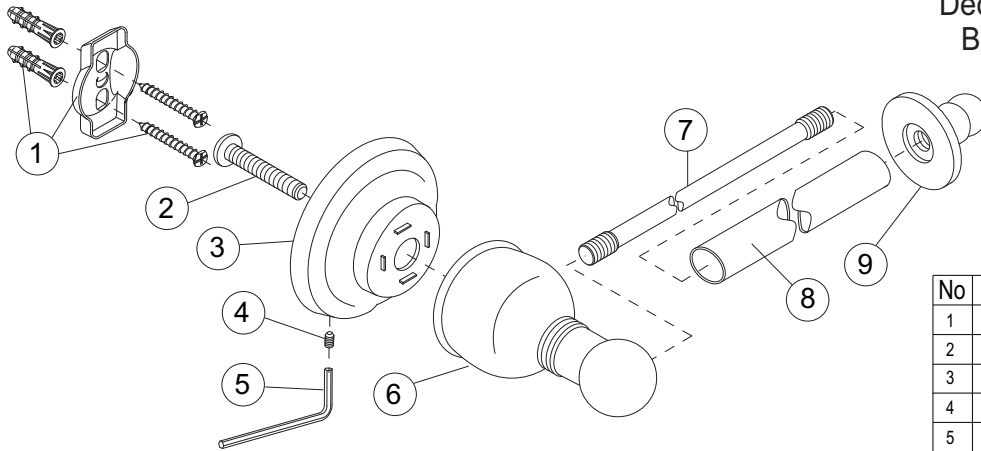

Wellington™

Model 552008

Description

- Teapot style tissue holder
- Brushed nickel all metal construction
- Concealed screw mounting
- Mounting hardware includes screws and wall anchors
- Matches Premier Wellington faucet suite
- Teapot styling complements many faucet brands

Warranty

- Three Year Limited Warranty
Refer to Premier Faucet warranty program for further details and restrictions

Model 552008

Genuine Premier Wellington Accessory
Decorative Tissue Holder
Brushed Nickel Finish

No	Part Name	Material	Qty.
1	MOUNTING KIT	PLASTIC / METAL	1
2	ATTACHMENT SCREW	STEEL	1
3	ESCUTCHEON	METAL	1
4	SET SCREW	STEEL	1
5	ALLEN WRENCH	STEEL	1
6	BRACKET	METAL	1
7	TRUSS ROD	METAL	1
8	TUBE SLEEVE	STEEL	1
9	FINIAL	METAL	1