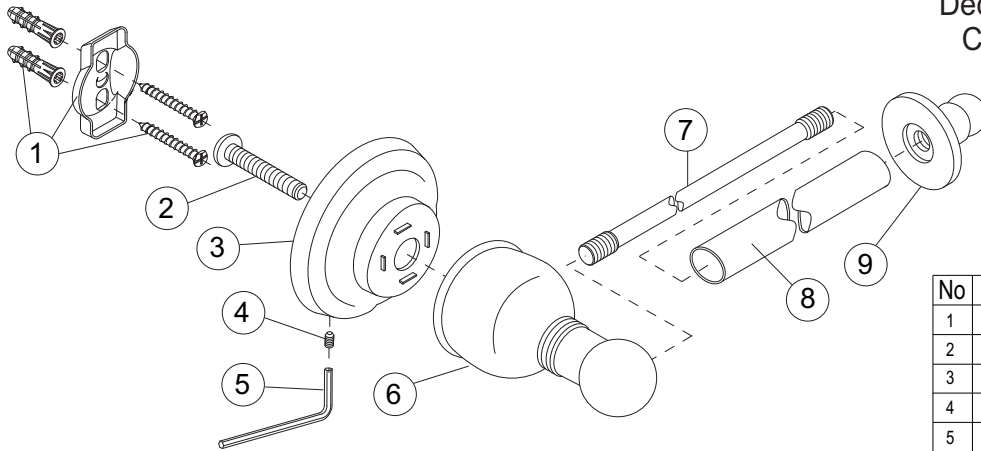

Wellington™

Model 552007

Description

- Teapot style tissue holder
- Chrome plated all metal construction
- Concealed screw mounting
- Mounting hardware includes screws and wall anchors
- Matches Premier Wellington faucet suite
- Teapot styling complements many faucet brands

Warranty

- Three Year Limited Warranty
Refer to Premier Faucet warranty program for further details and restrictions

Model 552007

Genuine Premier Wellington Accessory
Decorative Tissue Holder
Chrome Plated Finish

| No | Part Name | Material | Qty. |
|----|------------------|-----------------|------|
| 1 | MOUNTING KIT | PLASTIC / METAL | 1 |
| 2 | ATTACHMENT SCREW | STEEL | 1 |
| 3 | ESCUTCHEON | METAL | 1 |
| 4 | SET SCREW | STEEL | 1 |
| 5 | ALLEN WRENCH | STEEL | 1 |
| 6 | BRACKET | METAL | 1 |
| 7 | TRUSS ROD | METAL | 1 |
| 8 | TUBE SLEEVE | STEEL | 1 |
| 9 | FINIAL | METAL | 1 |