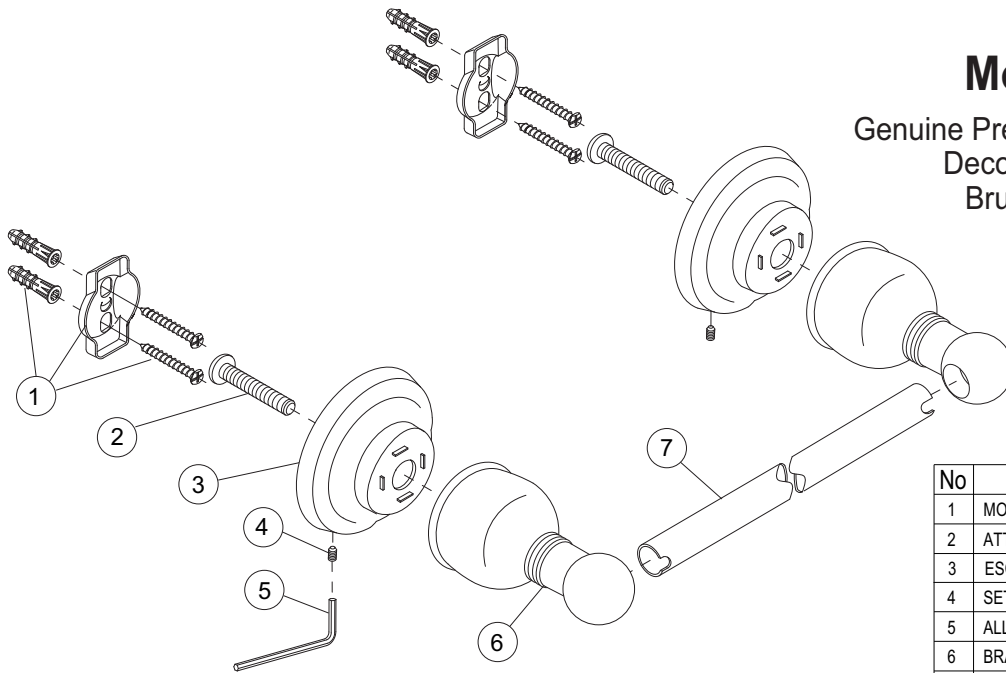

## Description

- Teapot style towel bar
- 24" center to center measurement
- Brushed nickel all metal construction
- Concealed screw mounting
- Mounting hardware includes screws and wall anchors
- Matches Premier Wellington faucet suite
- Teapot styling complements many faucet brands

## Model 552006

Genuine Premier Wellington Accessory  
Decorative 24" Towel Bar  
Brushed Nickel Finish

No	Part Name	Material	Qty.
1	MOUNTING KIT	PLASTIC / METAL	2
2	ATTACHMENT SCREW	STEEL	2
3	ESCUTCHEON	METAL	2
4	SET SCREW	STEEL	2
5	ALLEN WRENCH	STEEL	1
6	BRACKET	METAL	2
7	24" TOWEL BAR	METAL	1