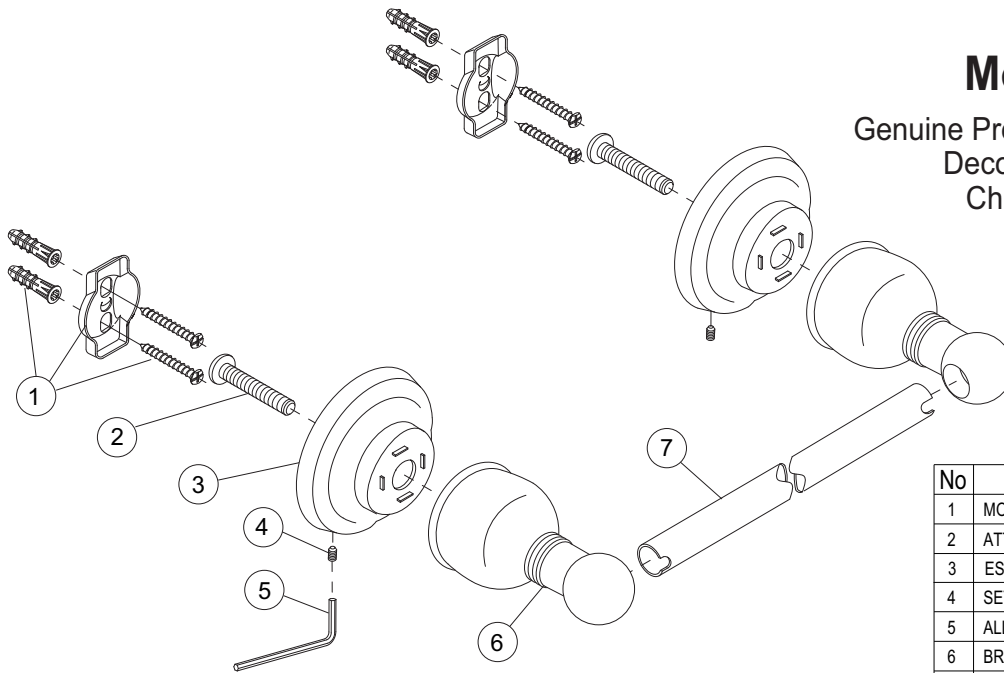

Wellington™

Model 552005

Description

- Teapot style towel bar
- 24" center to center measurement
- Chrome plated all metal construction
- Concealed screw mounting
- Mounting hardware includes screws and wall anchors
- Matches Premier Wellington faucet suite
- Teapot styling complements many faucet brands

Warranty

- Three Year Limited Warranty
Refer to Premier Faucet warranty program for further details and restrictions

Model 552005

Genuine Premier Wellington Accessory
Decorative 24" Towel Bar
Chrome Plated Finish

No	Part Name	Material	Qty.
1	MOUNTING KIT	PLASTIC / METAL	2
2	ATTACHMENT SCREW	STEEL	2
3	ESCUTCHEON	METAL	2
4	SET SCREW	STEEL	2
5	ALLEN WRENCH	STEEL	1
6	BRACKET	METAL	2
7	24" TOWEL BAR	METAL	1