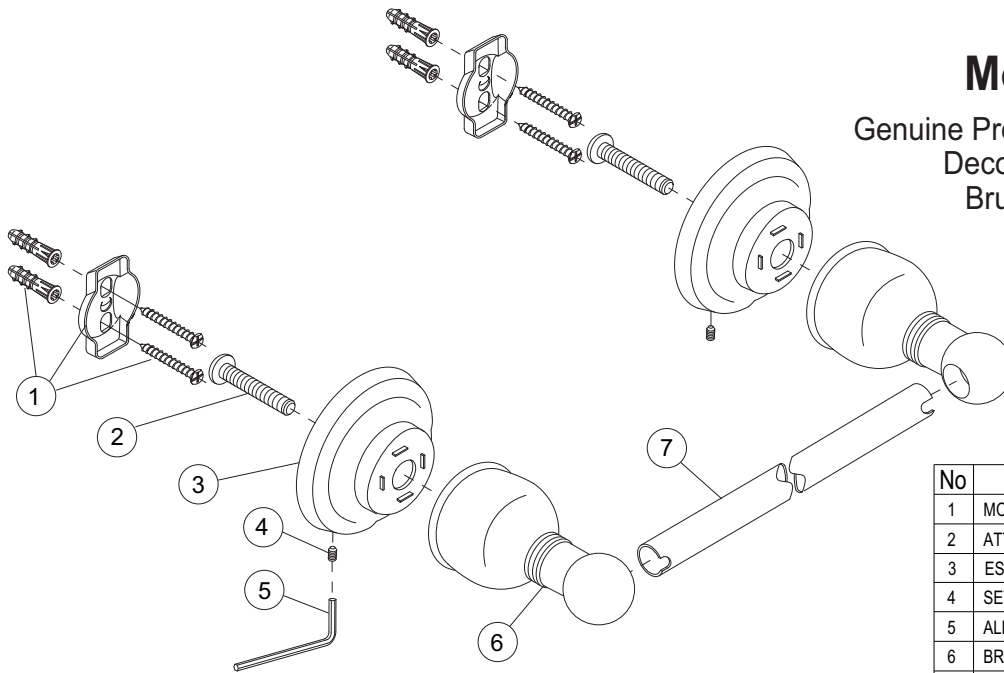

Wellington™

Model 552004

Description

- Teapot style towel bar
- 18" center to center measurement
- Brushed nickel all metal construction
- Concealed screw mounting
- Mounting hardware includes screws and wall anchors
- Matches Premier Wellington faucet suite
- Teapot styling complements many faucet brands

Warranty

- Three Year Limited Warranty
Refer to Premier Faucet warranty program for further details and restrictions

Model 552004

Genuine Premier Wellington Accessory
Decorative 18" Towel Bar
Brushed Nickel Finish

No	Part Name	Material	Qty.
1	MOUNTING KIT	PLASTIC / METAL	2
2	ATTACHMENT SCREW	STEEL	2
3	ESCUTCHEON	METAL	2
4	SET SCREW	STEEL	2
5	ALLEN WRENCH	STEEL	1
6	BRACKET	METAL	2
7	18" TOWEL BAR	METAL	1