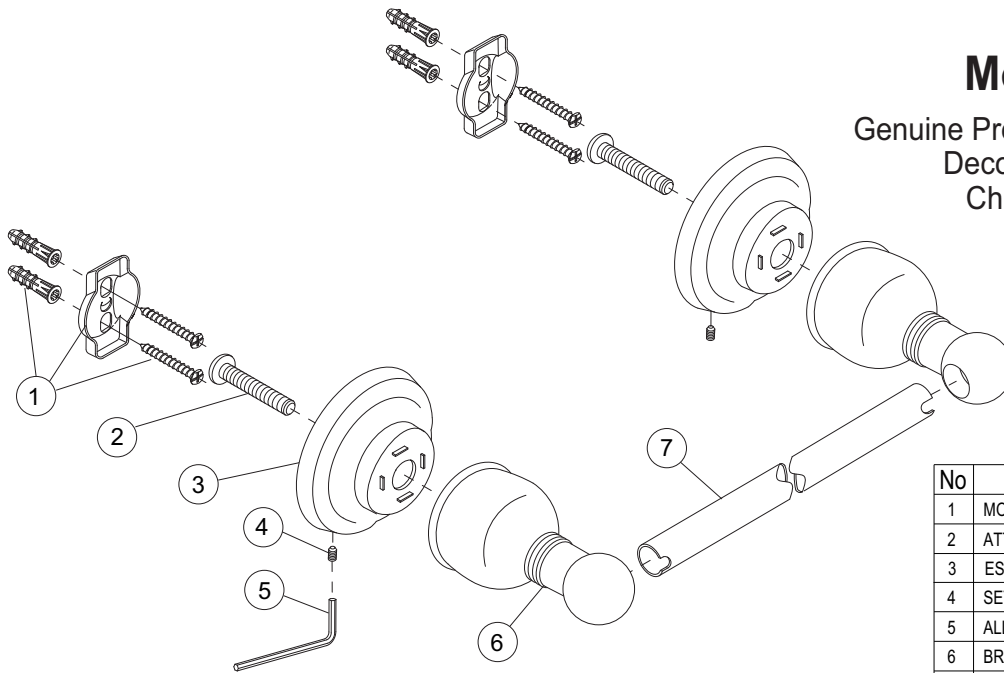

## Description

- Teapot style towel bar
- 18" center to center measurement
- Chrome plated all metal construction
- Concealed screw mounting
- Mounting hardware includes screws and wall anchors
- Matches Premier Wellington faucet suite
- Teapot styling complements many faucet brands

## Model 552002

Genuine Premier Wellington Accessory  
Decorative 18" Towel Bar  
Chrome Plated Finish

No	Part Name	Material	Qty.
1	MOUNTING KIT	PLASTIC / METAL	2
2	ATTACHMENT SCREW	STEEL	2
3	ESCUTCHEON	METAL	2
4	SET SCREW	STEEL	2
5	ALLEN WRENCH	STEEL	1
6	BRACKET	METAL	2
7	18" TOWEL BAR	METAL	1