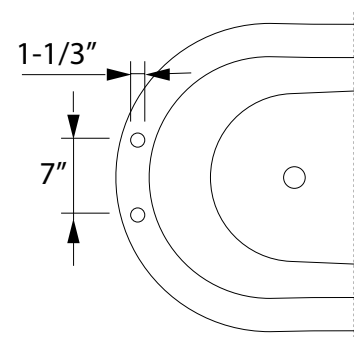

54" Hanover Cast Iron Slipper Tub

Tub Dimensions: 54" L x 30" W x 30-2/3" H

Tub water capacity: 44 gallons

Tub Weight Uncrated: 254 lbs. Tub Weight Crated: 364 lbs

OPTION

Tub is 17-1/2" deep at drain.

Overflow hole diameter is 2"

Water depth to overflow is 14" H

All measurements are approximate. Measurements may vary +/- 1/2".