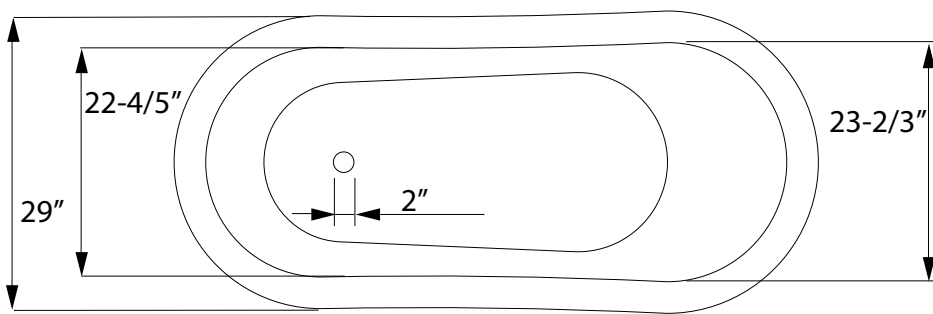

54" Hanover Cast Iron Slipper Tub

Tub Dimensions: 54" L x 30" W x 30-2/3" H

Tub water capacity: 44 gallons

Tub Weight Uncrated: 254 lbs. Tub Weight Crated: 364 lbs

OPTION

Tub is 17-1/2" deep at drain.

Overflow hole diameter is 2"

Water depth to overflow is 14" H

All measurements are approximate. Measurements may vary +/- 1/2".