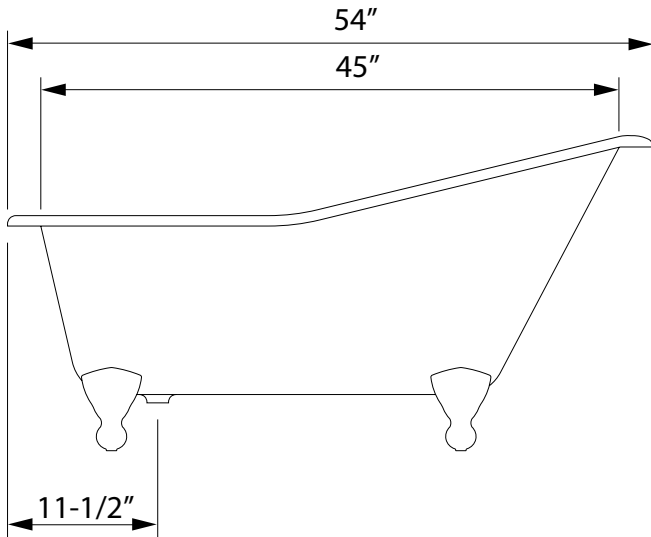

54" Hanover Cast Iron Slipper Tub

Tub Dimensions: 54" L x 30" W x 30-2/3" H

Tub water capacity: 44 gallons

Tub Weight Uncrated: 254 lbs. Tub Weight Crated: 364 lbs

OPTION

Tub is 17-1/2" deep at drain.

Overflow hole diameter is 2"

Water depth to overflow is 14" H

All measurements are approximate. Measurements may vary +/- 1/2".