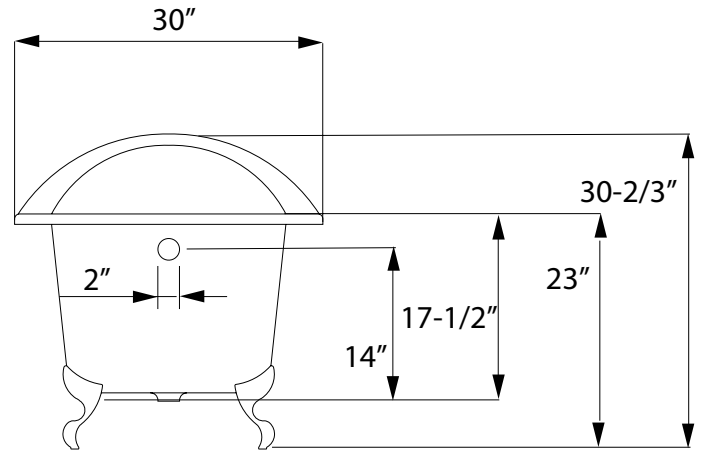

54" Hanover Cast Iron Slipper Tub

Tub Dimensions: 54" L x 30" W x 30-2/3" H

Tub water capacity: 44 gallons

Tub Weight Uncrated: 254 lbs. Tub Weight Crated: 364 lbs

OPTION

Tub is 17-1/2" deep at drain.

Overflow hole diameter is 2"

Water depth to overflow is 14" H

All measurements are approximate. Measurements may vary +/- 1/2".