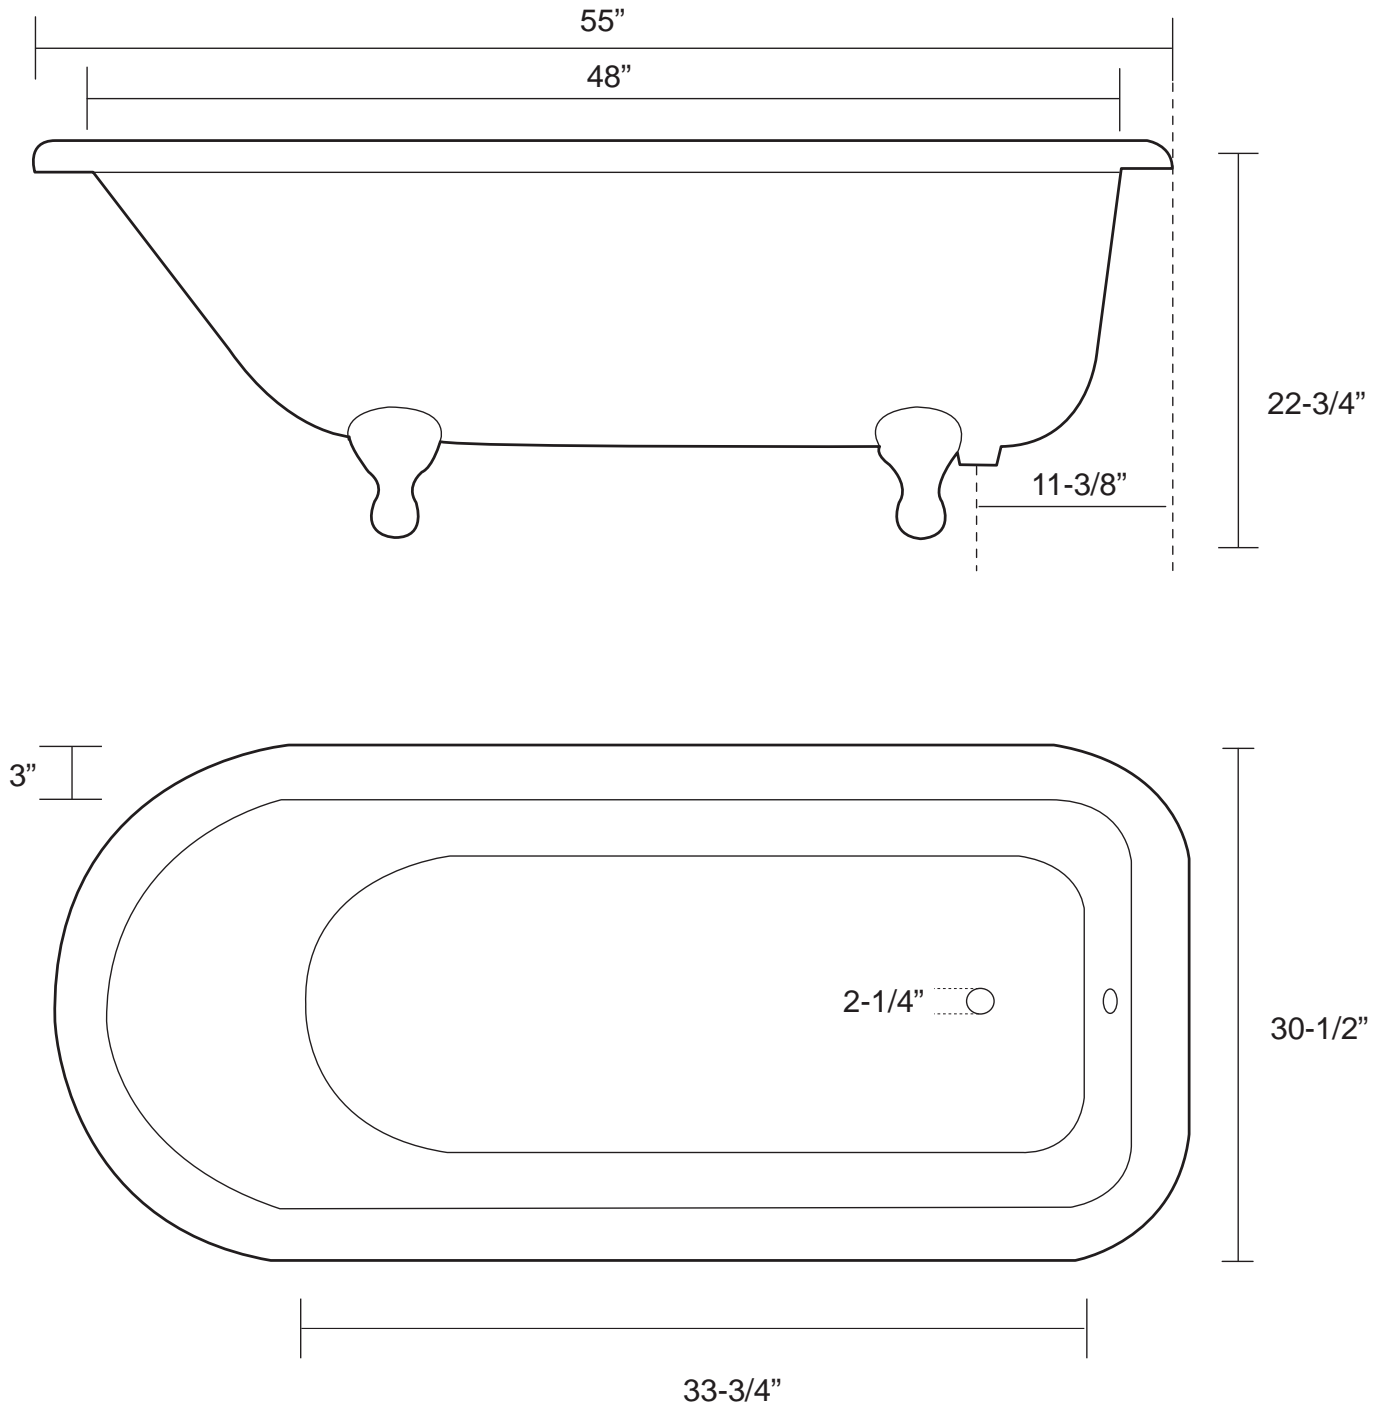

55" Cast Iron Rolled Rim Tub on Feet

Tub Dimensions: 55" L x 30-1/2" W x 22-3/4" H ($\pm 1"$)

Tub water capacity: 41 gallons

Tub Weight Uncrated: 240 lbs. Tub Weight Crated: 420 lbs.

Water depth is 13" H for Rim Mount / 11" H for Wall Mount Faucet Drilling.

All measurements are approximate. Measurements may vary $\pm 1"$.