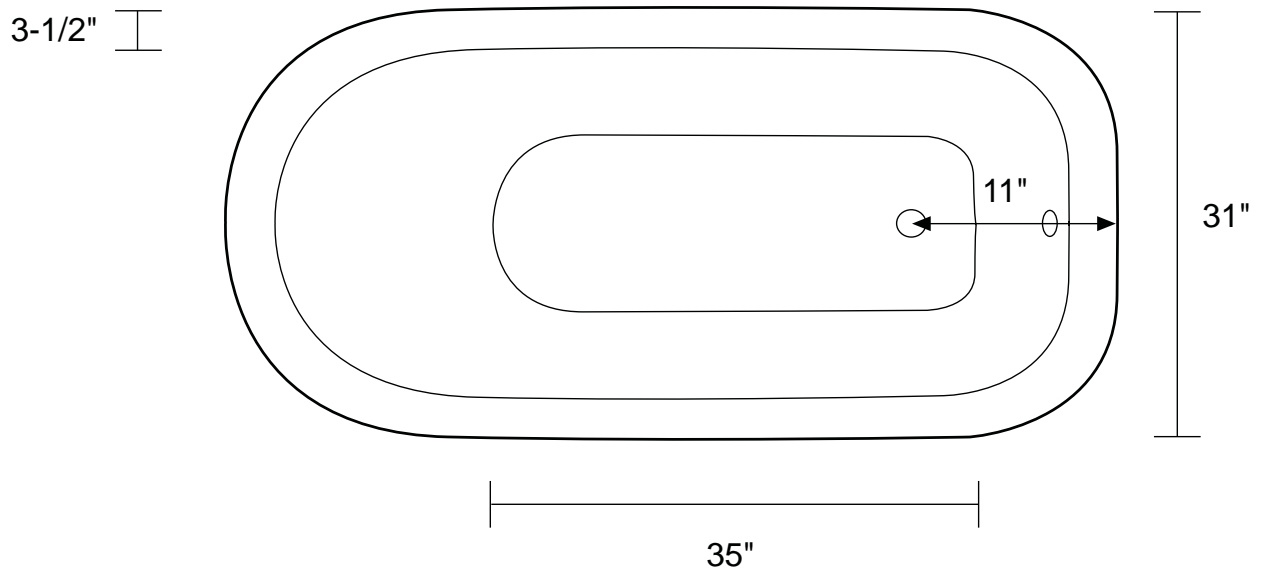

# 53" Acrylic Rolled Rim Tub

Tub Dimensions: 53" L x 31" W x 26" H

Tub water capacity: 59 gallons

Tub Weight Uncrated: 178 lbs. Tub Weight Crated: 358 lbs.

Tub is 19-3/4" deep at drain.

Overflow hole diameter is 1-1/2"

Water depth to overflow is 16-1/4" H

All measurements are approximate.