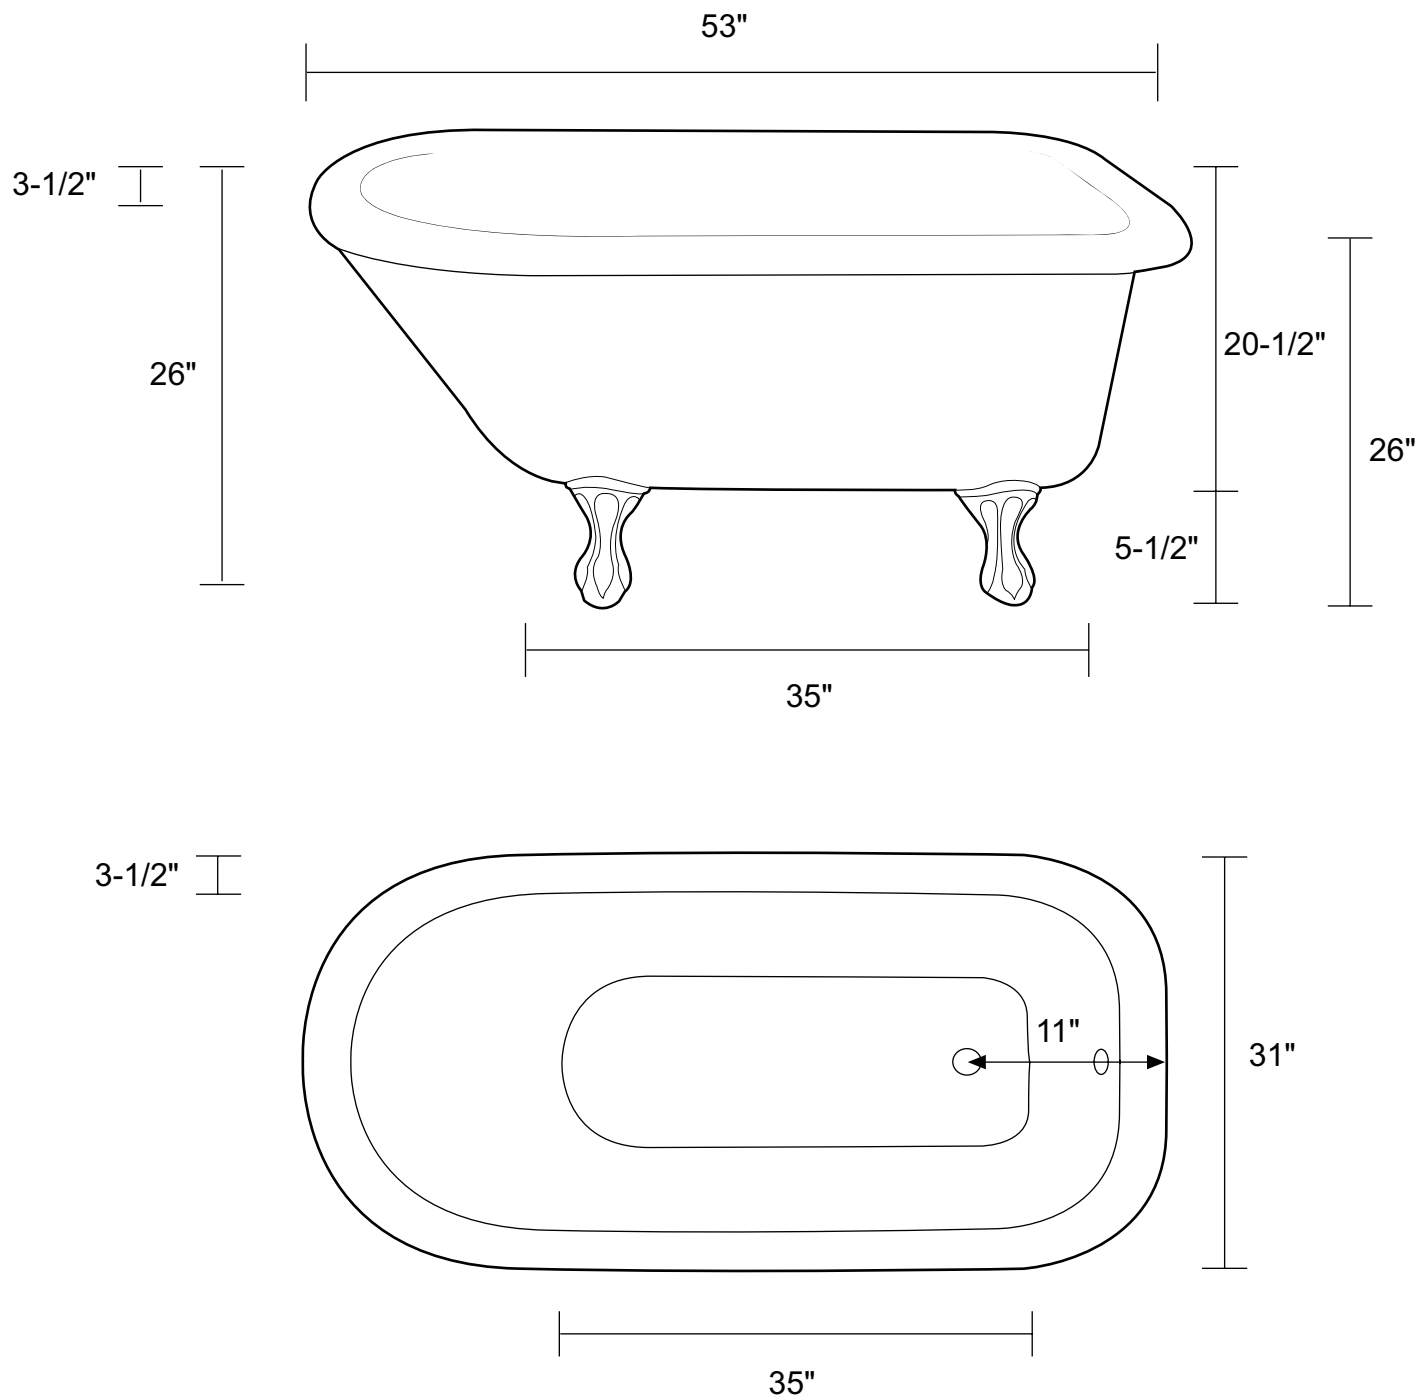

53" Acrylic Rolled Rim Tub

Tub Dimensions: 53" L x 31" W x 26" H

30 year manufacturer's warranty.

Tub water capacity: 59 gallons

Tub Weight Uncrated: 178 lbs. Tub Weight Crated: 358 lbs.

Tub is 19-3/4" deep at drain.

Overflow hole diameter is 1-1/2"

Water depth to overflow is 16-1/4" H

All measurements are approximate.