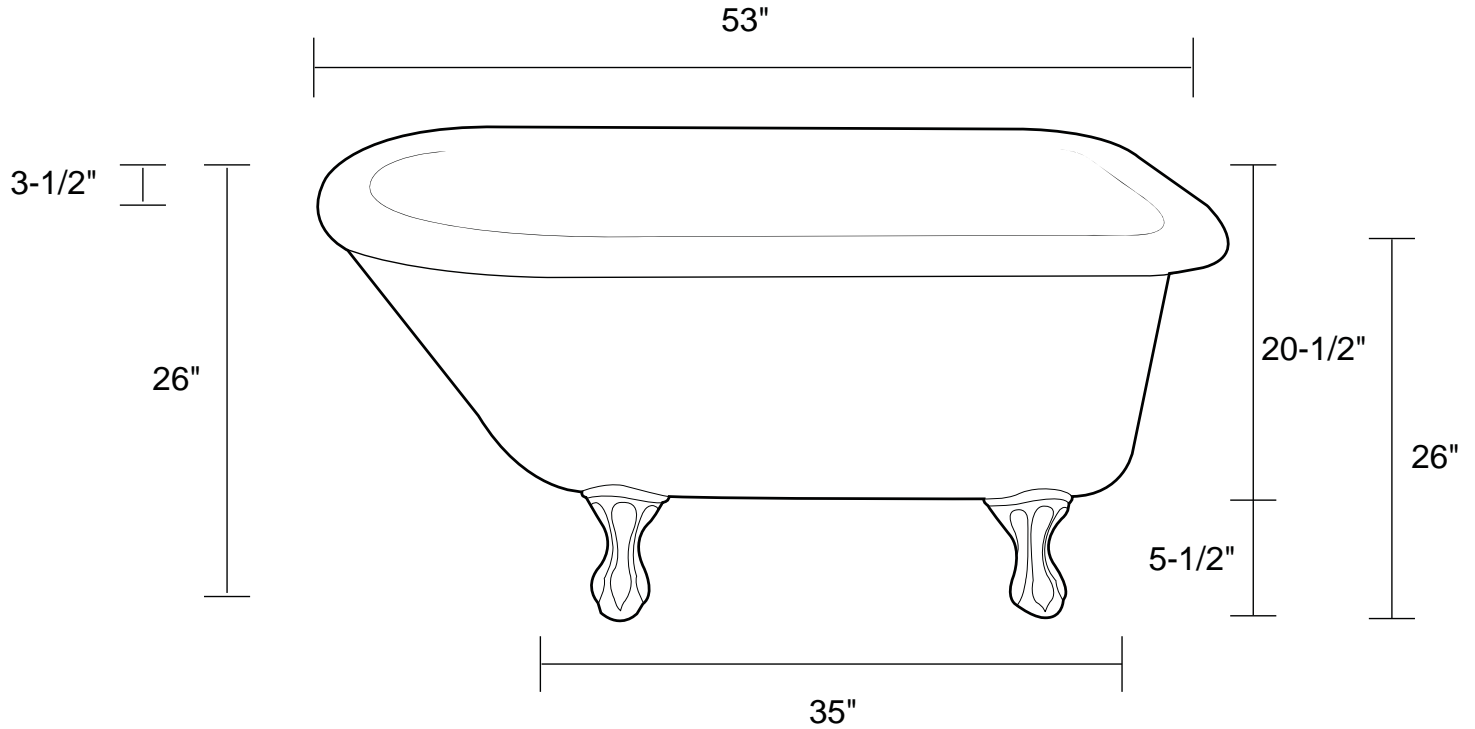

# 53" Acrylic Rolled Rim Tub

Tub Dimensions: 53" L x 31" W x 26" H

Tub water capacity: 59 gallons

Tub Weight Uncrated: 178 lbs. Tub Weight Crated: 358 lbs.

Tub is 19-3/4" deep at drain.

Overflow hole diameter is 1-1/2"

Water depth to overflow is 16-1/4" H

All measurements are approximate.