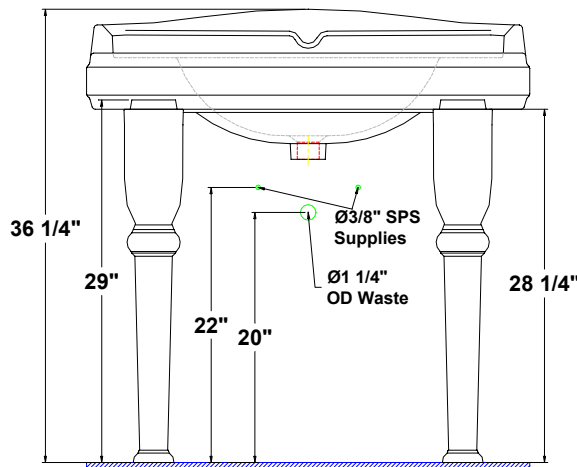

**Old Petite™ Small Console  
with Straight Legs**  
35 1/2" x 23 1/4" x 36 1/4" high

Petite console with straight legs,  
complete with mounting hardware.  
Faucet holes on 8" centers.

- Unique classic design
- Easy installation

**Colors:**

.01 White

**Available Component parts:**

- 5051.082 Petite Lavatory slab 8"
- 5052.331 China Straight Leg (2 legs required for complete unit)

**Fixture Information:**

Drain outlet	1 3/4" O.D.
Overall dimensions	35 1/2" x 23 1/4"
Basin dimensions	21" x 13 1/4"
Material	Vitreous china

**REAR**

**FRONT**

**SIDE**

Fixture dimensions meet ANSI/ASME standard A112.19.2M and CAN/CSA requirements. These measurements are subject to change or cancellation. No responsibility will be assumed for use of superseded or voided pages.