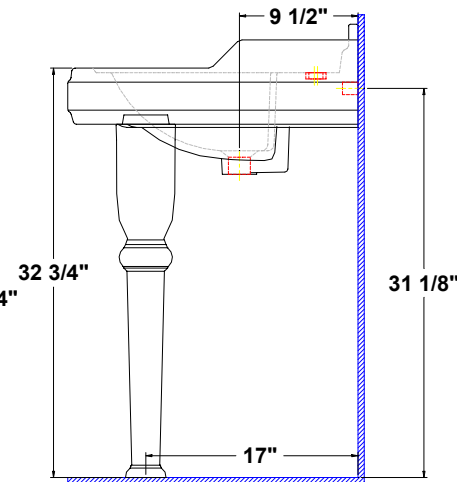

**Old Petite™ Small Console  
with Straight Legs**  
35 1/2" x 23 1/4" x 36 1/4" high

Petite console with straight legs,  
complete with mounting hardware.  
Faucet holes on 8" centers.

- Unique classic design
- Easy installation

**Colors:**

.01 White

**Available Component parts:**

- 5051.082 Petite Lavatory slab 8"
- 5052.331 China Straight Leg (2 legs required for complete unit)

**Fixture Information:**

Drain outlet	1 3/4" O.D.
Overall dimensions	35 1/2" x 23 1/4"
Basin dimensions	21" x 13 1/4"
Material	Vitreous china

**REAR**

**FRONT**

**SIDE**

Fixture dimensions meet ANSI/ASME standard A112.19.2M and CAN/CSA requirements. These measurements are subject to change or cancellation. No responsibility will be assumed for use of superseded or voided pages.