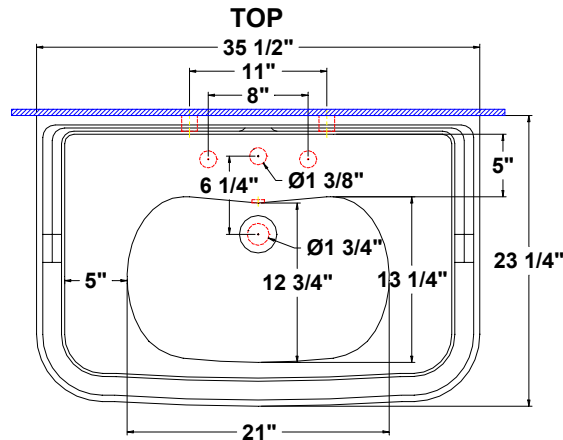

**Old Petite™ Small Console  
with Straight Legs**  
35 1/2" x 23 1/4" x 36 1/4" high

Petite console with straight legs,  
complete with mounting hardware.  
Faucet holes on 8" centers.

- Unique classic design
- Easy installation

**Colors:**

.01 White

**Available Component parts:**

- 5051.082 Petite Lavatory slab 8"
- 5052.331 China Straight Leg (2 legs required for complete unit)

**Fixture Information:**

Drain outlet	1 3/4" O.D.
Overall dimensions	35 1/2" x 23 1/4"
Basin dimensions	21" x 13 1/4"
Material	Vitreous china

**REAR**

**FRONT**

**SIDE**

Fixture dimensions meet ANSI/ASME standard A112.19.2M and CAN/CSA requirements. These measurements are subject to change or cancellation. No responsibility will be assumed for use of superseded or voided pages.