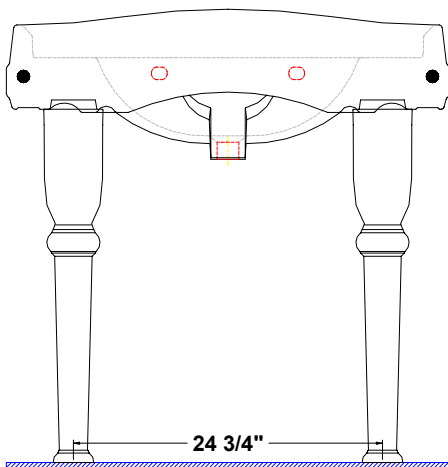

**Old Petite™ Small Console  
with Straight Legs**  
35 1/2" x 23 1/4" x 36 1/4" high

Petite console with straight legs,  
complete with mounting hardware.  
Faucet holes on 8" centers.

- Unique classic design
- Easy installation

**Colors:**

.01 White

**Available Component parts:**

- 5051.082 Petite Lavatory slab 8"
- 5052.331 China Straight Leg (2 legs required for complete unit)

**Fixture Information:**

Drain outlet	1 3/4" O.D.
Overall dimensions	35 1/2" x 23 1/4"
Basin dimensions	21" x 13 1/4"
Material	Vitreous china

**REAR**

**FRONT**

**SIDE**

Fixture dimensions meet ANSI/ASME standard A112.19.2M and CAN/CSA requirements. These measurements are subject to change or cancellation. No responsibility will be assumed for use of superseded or voided pages.