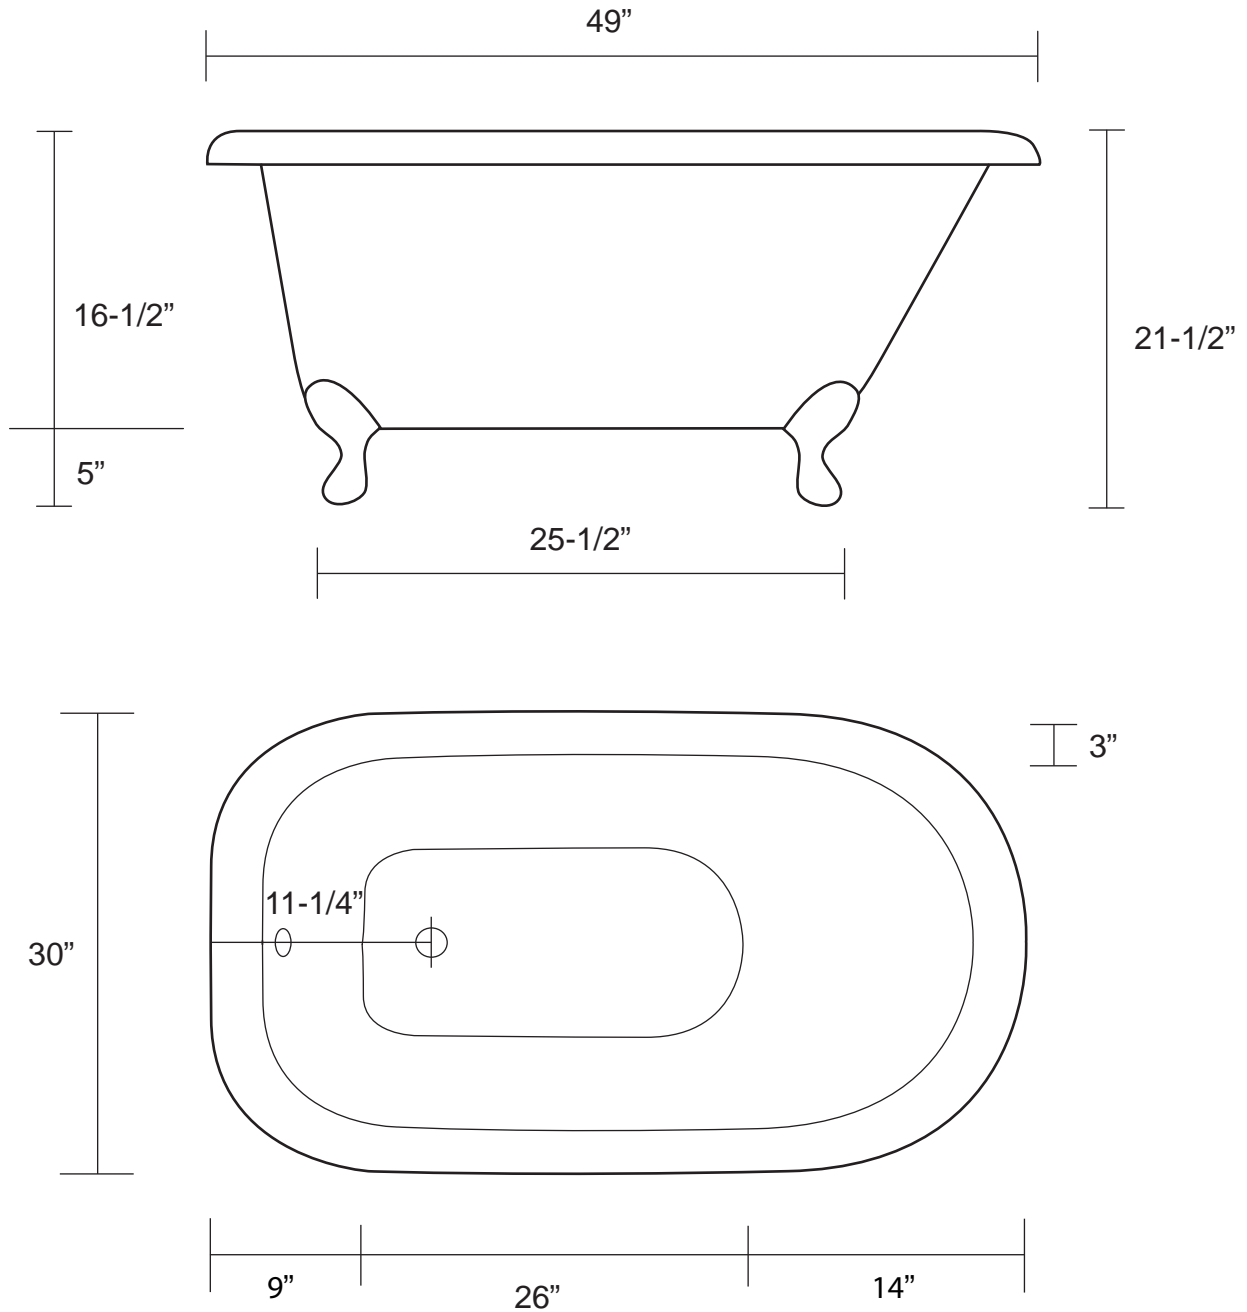

49" Cast Iron Roll Top Tub on Feet

Tub Dimensions: 49" L x 30" W x 21-1/2" H

Tub Weight Uncrated: 233 lbs. Tub Weight Crated: 413 lbs.

Tub is 16-1/2" deep at drain.

Overflow hole diameter is 1-1/2".

Water depth to overflow is 11" H

All measurements are approximate. Measurements may vary +/- 1".