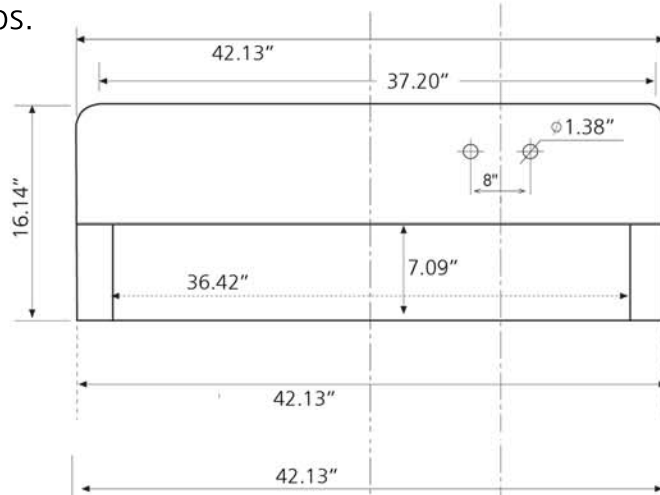

42" Cast Iron Wall Hung Sink
 Left Hand Drain Board / Right Hand Sink
 Weight Uncrated: 154 lbs. with brackets
 Weight Crated: 234 lbs.

View from Front

View from Top

View from Side

View from Back

Detail of Bracket Assembly