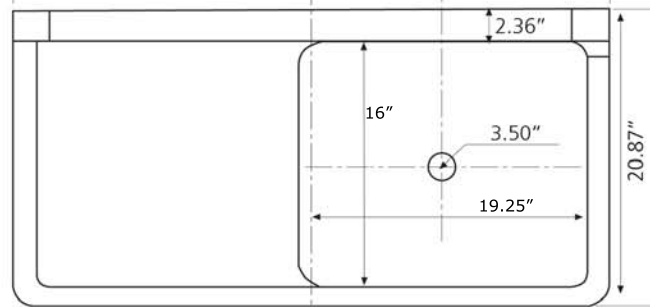

42" Cast Iron Wall Hung Sink
 Left Hand Drain Board / Right Hand Sink
 Weight Uncrated: 154 lbs. with brackets
 Weight Crated: 234 lbs.

View from Front

View from Top

View from Side

View from Back

Detail of Bracket Assembly