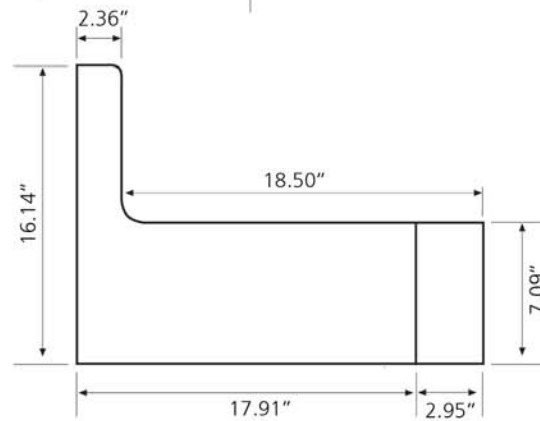

42" Cast Iron Wall Hung Sink
 Left Hand Drain Board / Right Hand Sink
 Weight Uncrated: 154 lbs. with brackets
 Weight Crated: 234 lbs.

View from Front

View from Top

View from Side

View from Back

Detail of Bracket Assembly