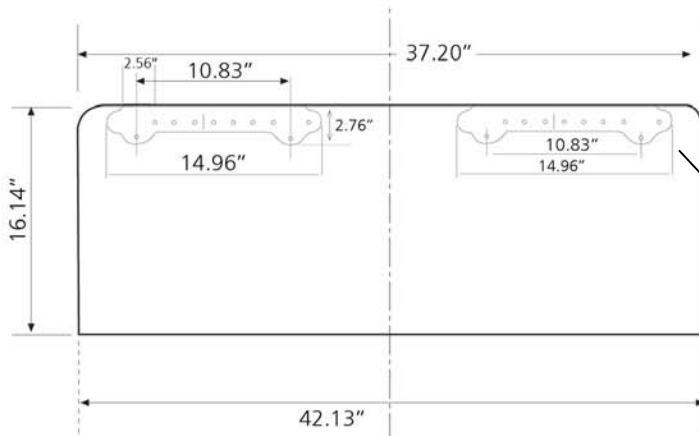

42" Cast Iron Wall Hung Sink
 Left Hand Drain Board / Right Hand Sink
 Weight Uncrated: 154 lbs. with brackets
 Weight Crated: 234 lbs.

View from Front

View from Top

View from Side

View from Back

Detail of Bracket Assembly