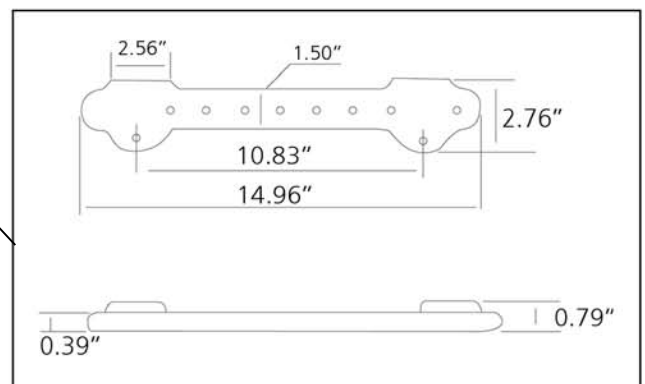

42" Cast Iron Wall Hung Sink
 Left Hand Drain Board / Right Hand Sink
 Weight Uncrated: 154 lbs. with brackets
 Weight Crated: 234 lbs.

View from Front

View from Top

View from Side

View from Back

Detail of Bracket Assembly