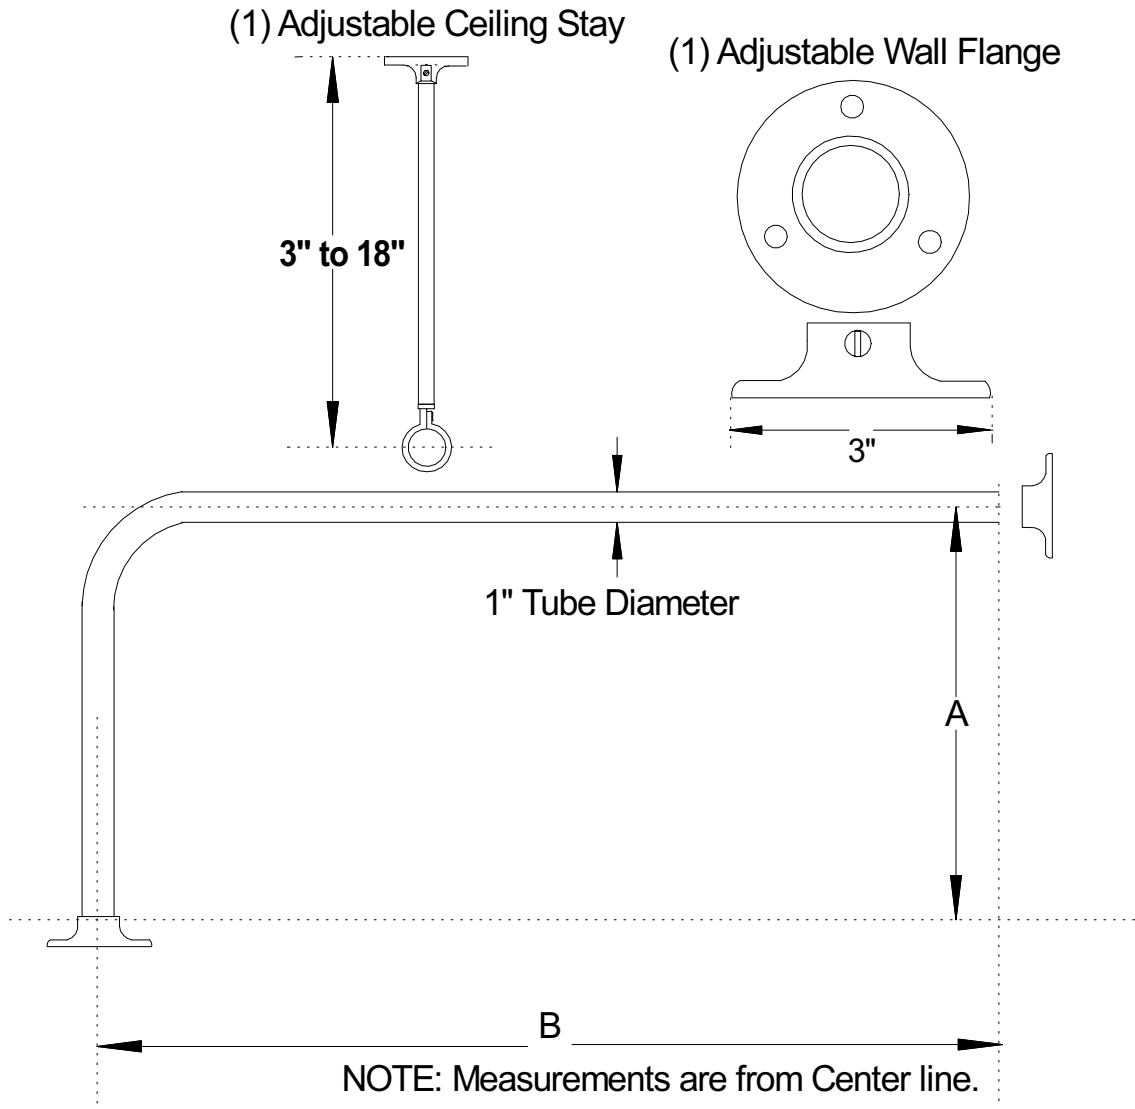

### CR-2 Technical Sheet

Model	Dim (A)	DIM (B)	Ceiling Stay
CR/23030	30	30	NO
CR/23036	30	36	NO
CR/23636	36	36	NO
CR/24224	24	42	YES