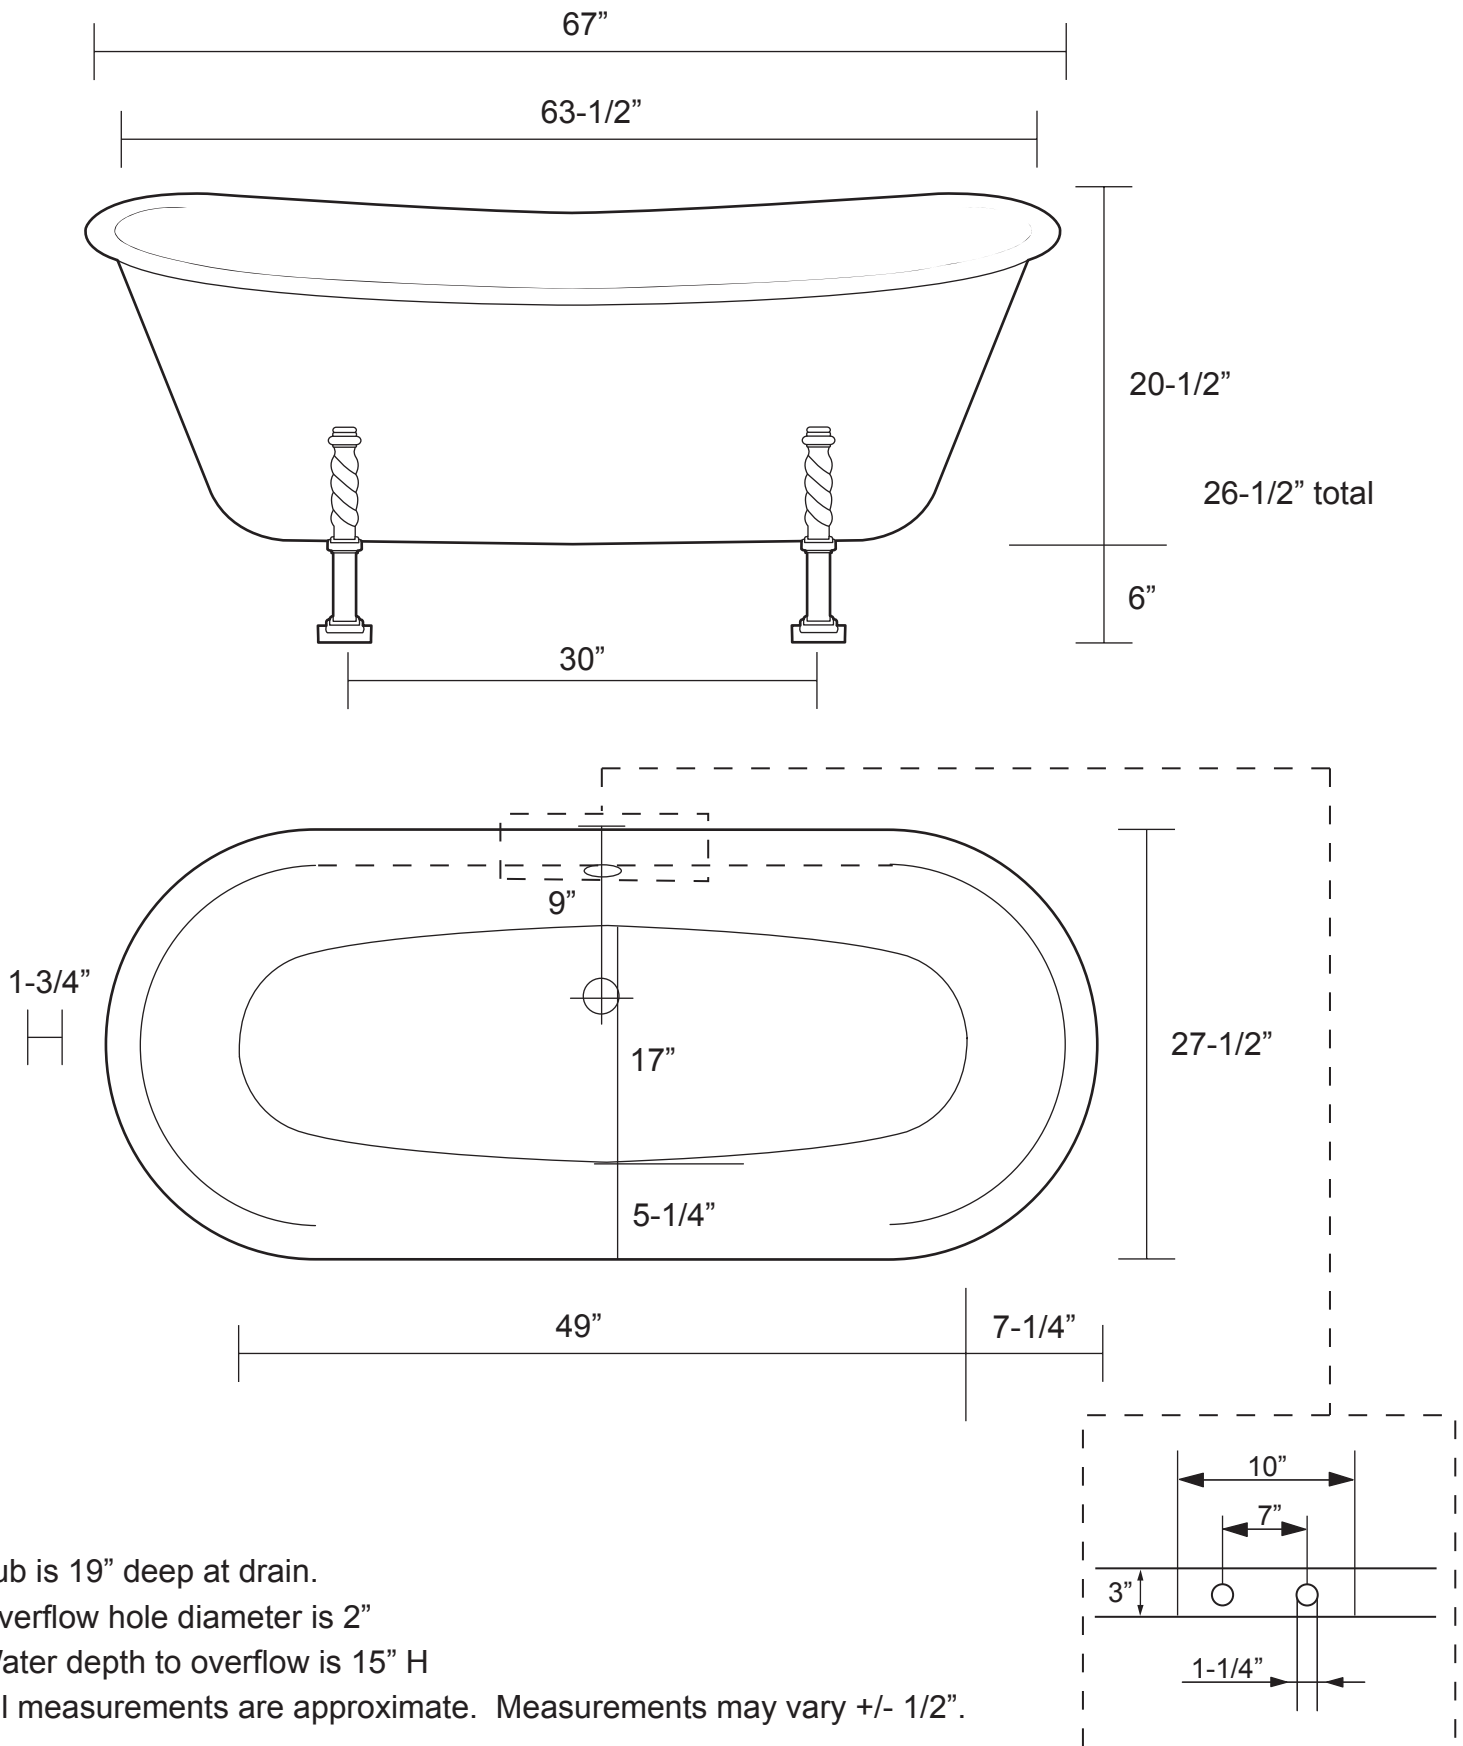

# Cast Iron French Bateau Bath on Gothic Feet

Tub Dimensions: 67" L x 27-1/2" W x 26-1/2" H

Tub water capacity: 50 gallons

Tub Weight Uncrated: 254 lbs. Tub Weight Crated: 434 lbs

Tub is 19" deep at drain.

Overflow hole diameter is 2"

Water depth to overflow is 15" H

All measurements are approximate. Measurements may vary +/- 1/2".