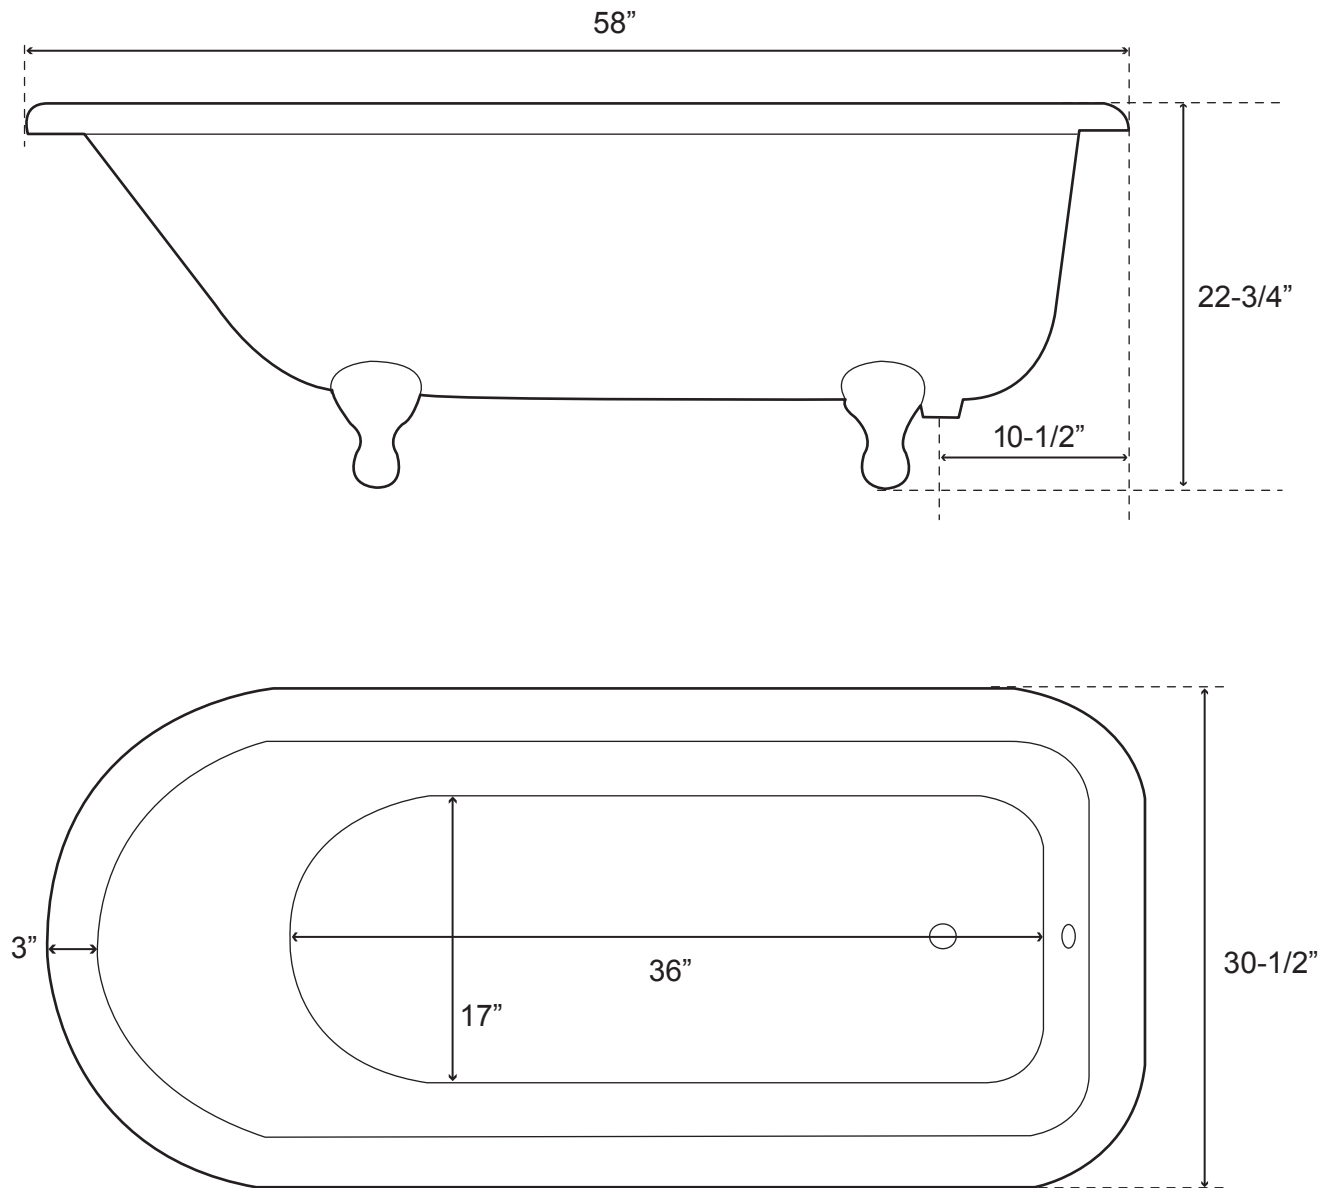

58" Cast Iron Rolled Rim Tub on Feet

Tub Dimensions: 58" L x 30-1/2" W x 22-3/4" H

Tub Water Capacity: 51-61 gallons

Tub Weight Uncrated: 246 lbs. Tub Weight Crated: 426 lbs.

Water depth to overflow:

13" H for tub with rim mount faucet holes,

11" H for tub with wall mount faucet holes,

12-1/2" for tub with no tap holes.

All measurements are approximate.

Measurements may vary +/- 1/2".