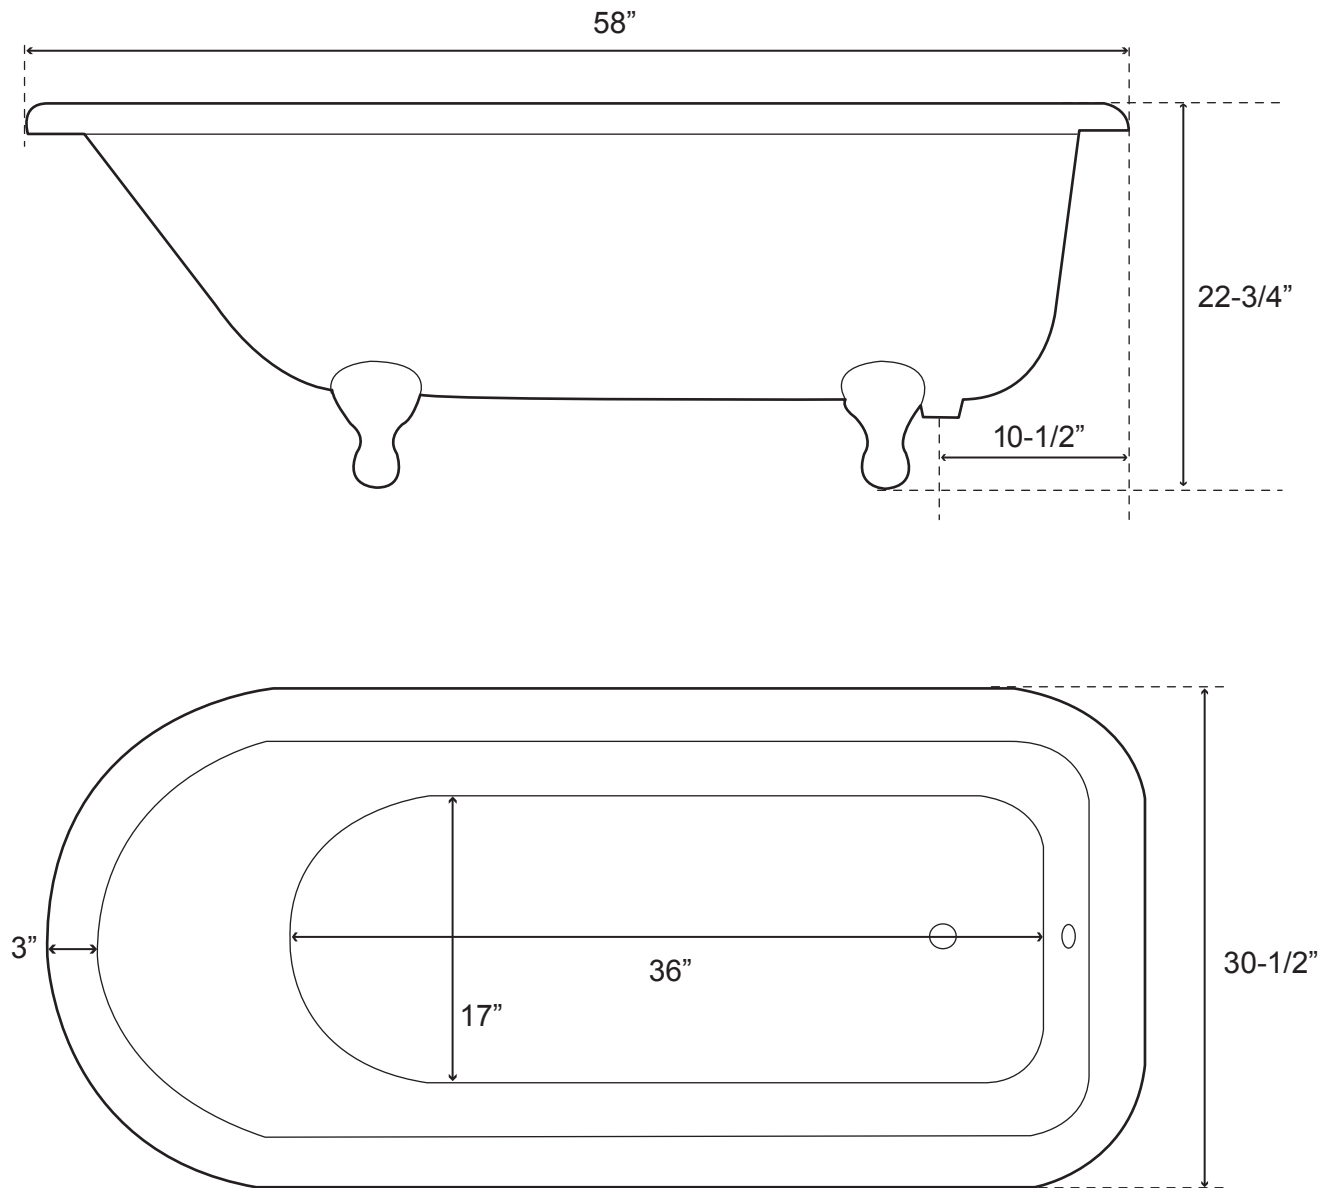

# 58" Cast Iron Rolled Rim Tub on Feet

Tub Dimensions: 58" L x 30-1/2" W x 22-3/4" H

Tub water capacity: 35 gallons

Tub Weight Uncrated: 246 lbs. Tub Weight Crated: 426 lbs.

Water depth to overflow is 13" H for rim mount or 11" H for wall mount faucet drilling.

All measurements are approximate.

Measurements may vary +/- 1/2".