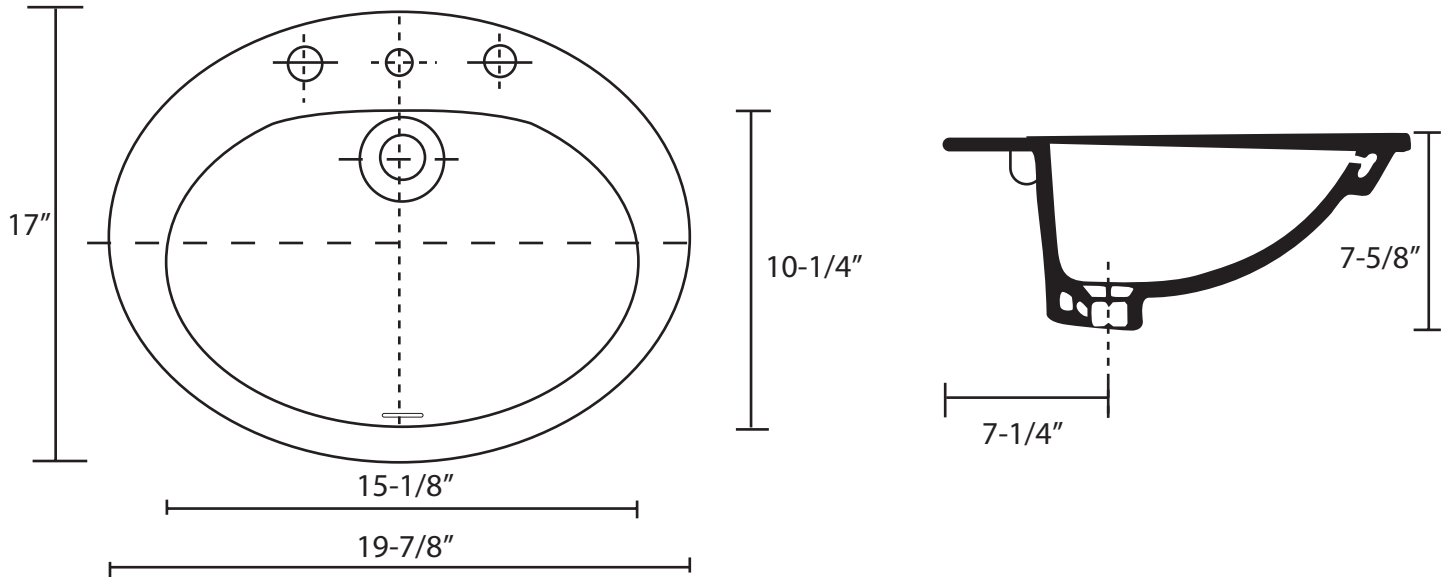

Beverly Lavatory Drop-in Sink

Outside Dimensions: 19-7/8" W x 17" D x 7-5/8" H
Inside Bowl Dimensions: 15-1/8" W x 10-1/4" D x 5-5/8" H

Measurements vary +/- 1/2"
We reserve the right to correct any error that may occur.