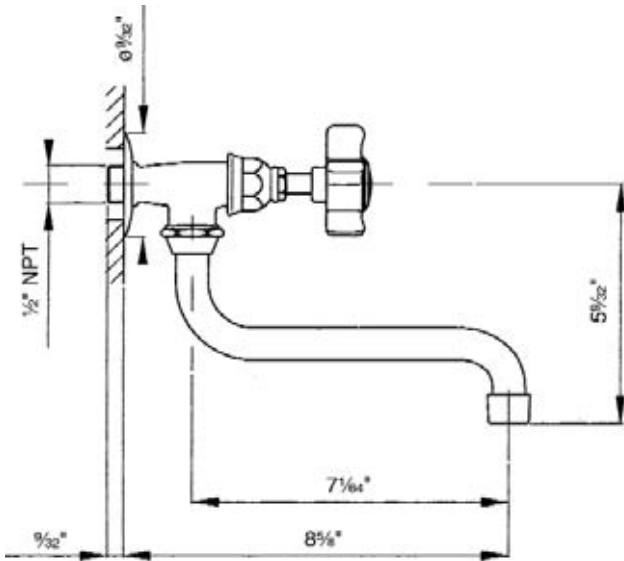

Pot Filler

Rohl Country Kitchen Collection

A1444X

A1445X

FEATURES

- ¼-turn ceramic valve
- 8⅞" reach (1444X)
- 11" reach (1445X)
- Swivel spout
- ½" M NPT connection

COLORS/FINISHES

- Polished Chrome
- Polished Nickel
- Satin Nickel
- Tuscan Brass
- Inca Brass

WARRANTY

- Limited Lifetime*
- No Warranty on Tuscan Brass Finish (TCB)

A1444X