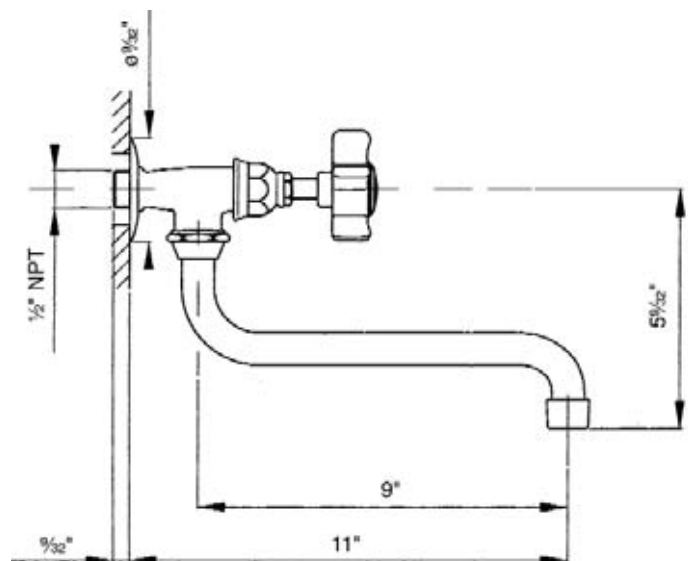

Pot Filler

Rohl Country Kitchen Collection

A1444X

A1445X

FEATURES

- ¼-turn ceramic valve
- 8⅞" reach (1444X)
- 11" reach (1445X)
- Swivel spout
- ½" M NPT connection

COLORS/FINISHES

- Polished Chrome
- Polished Nickel
- Satin Nickel
- Tuscan Brass
- Inca Brass

WARRANTY

- Limited Lifetime*
- No Warranty on Tuscan Brass Finish (TCB)

A1445X