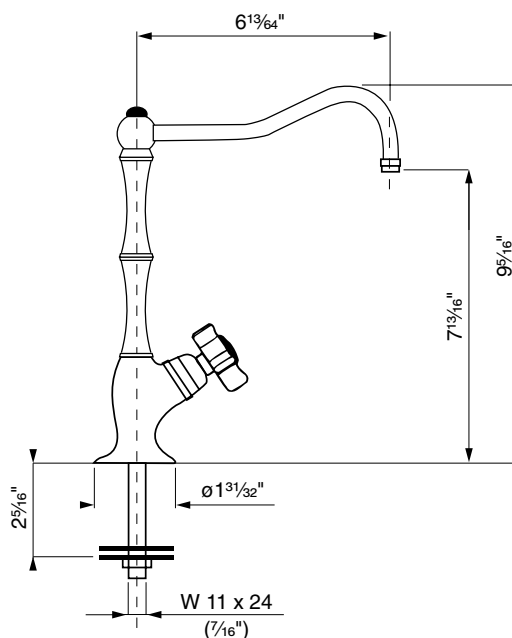

### FEATURES

- Solid brass with porcelain handle accent
- Height 9"
- Reach 6"
- 1/4-turn ceramic valve
- Swivel spout
- 1/4" compression connection
- Designed to work with most independent filtration systems
- 1 3/8" max. hole cutout

## A1435 Spare Parts