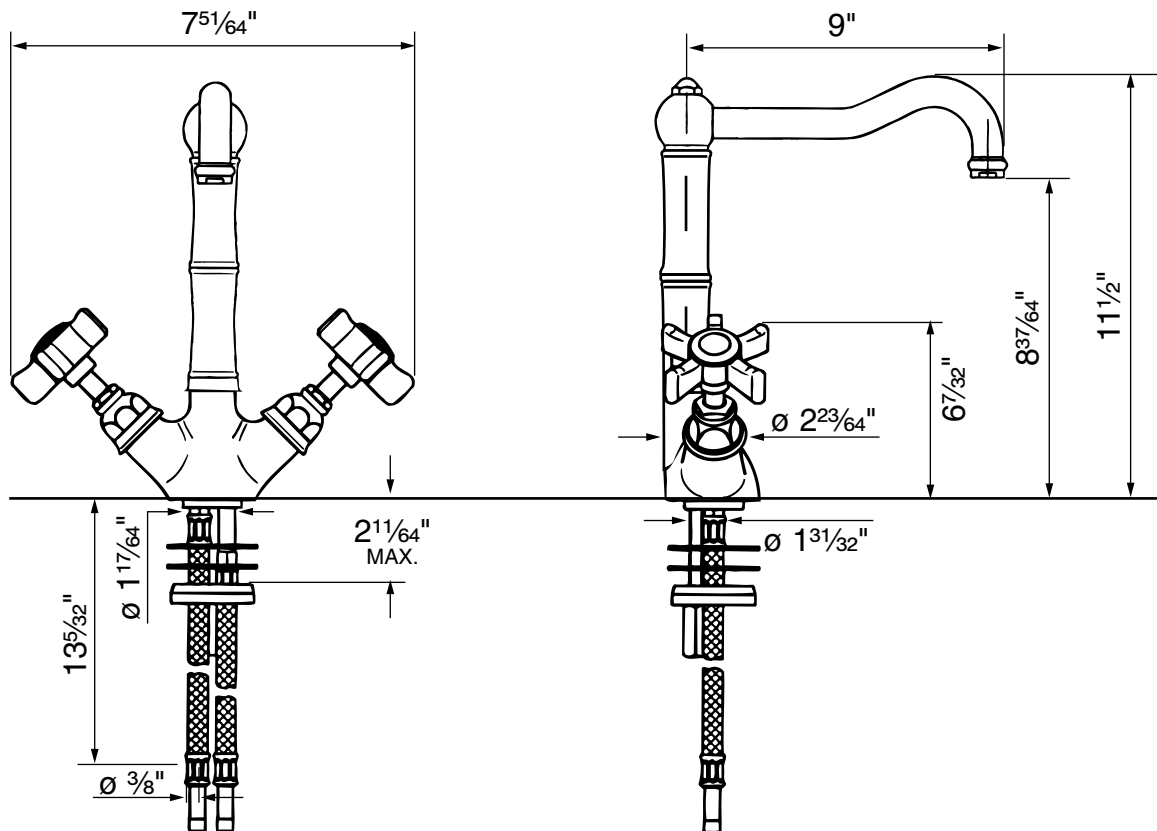

Single Hole Mixer

Rohl Country Kitchen Collection

A1469

FEATURES

- ¼-turn ceramic valves
- 11½" high Column spout
- 9" reach
- Swivel spout
- ¾" compression flexible supplies

COLORS/FINISHES

- Polished Chrome
- Polished Nickel
- Satin Nickel
- Tuscan Brass
- Inca Brass

WARRANTY

- Limited Lifetime*
- * No Warranty on Tuscan Brass Finish (TCB)

A1469 Spare Parts