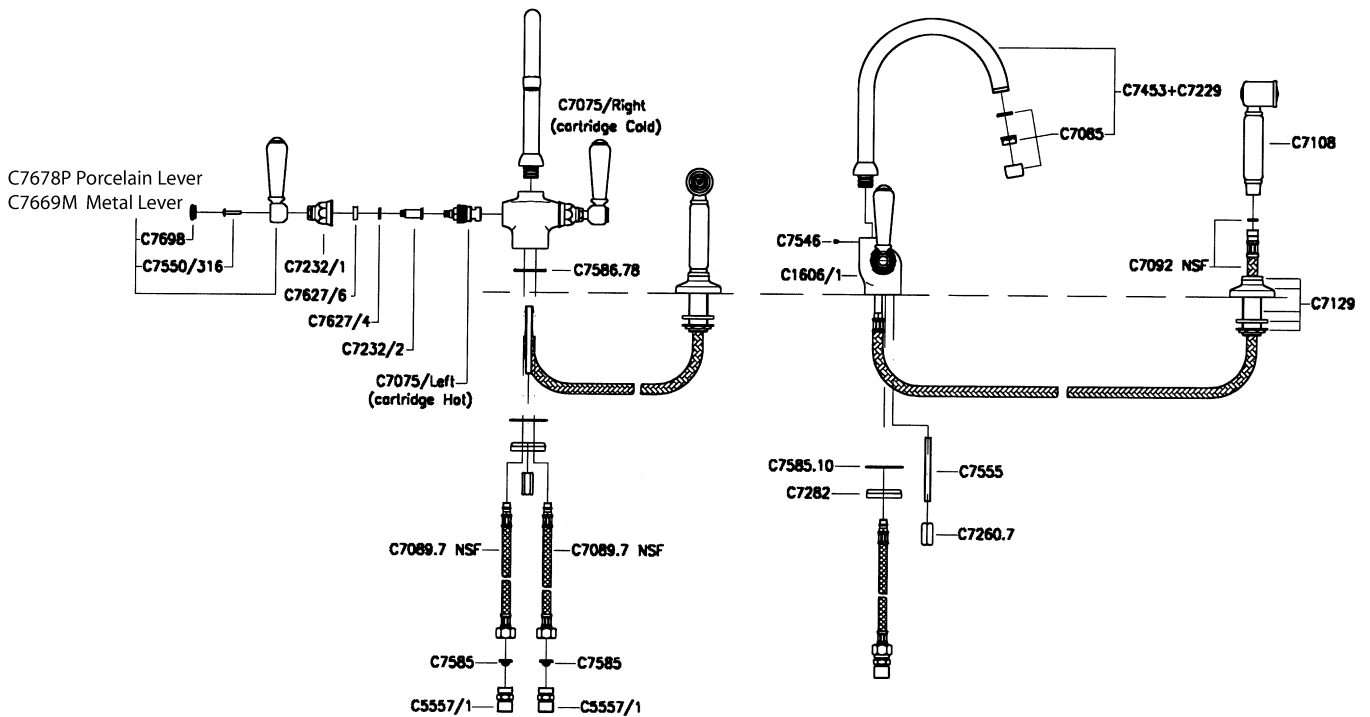

A1676LPWS & A1676LMWS Spare Parts