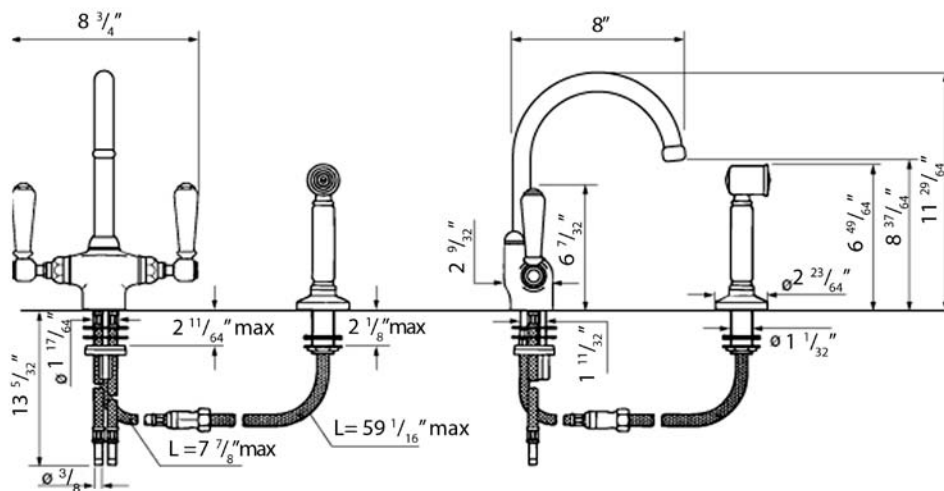

FEATURES

- 1/4-turn ceramic valves
- 11 5/8" high C-spout
- 8" reach
- Swivel spout
- 1 3/8" cutout

COLORS/FINISHES

- Polished Chrome
- Polished Nickel
- Satin Nickel
- Tuscan Brass
- Inca Brass

WARRANTY

- Limited Lifetime*
- * No Warranty on Tuscan Brass Finish (TCB)