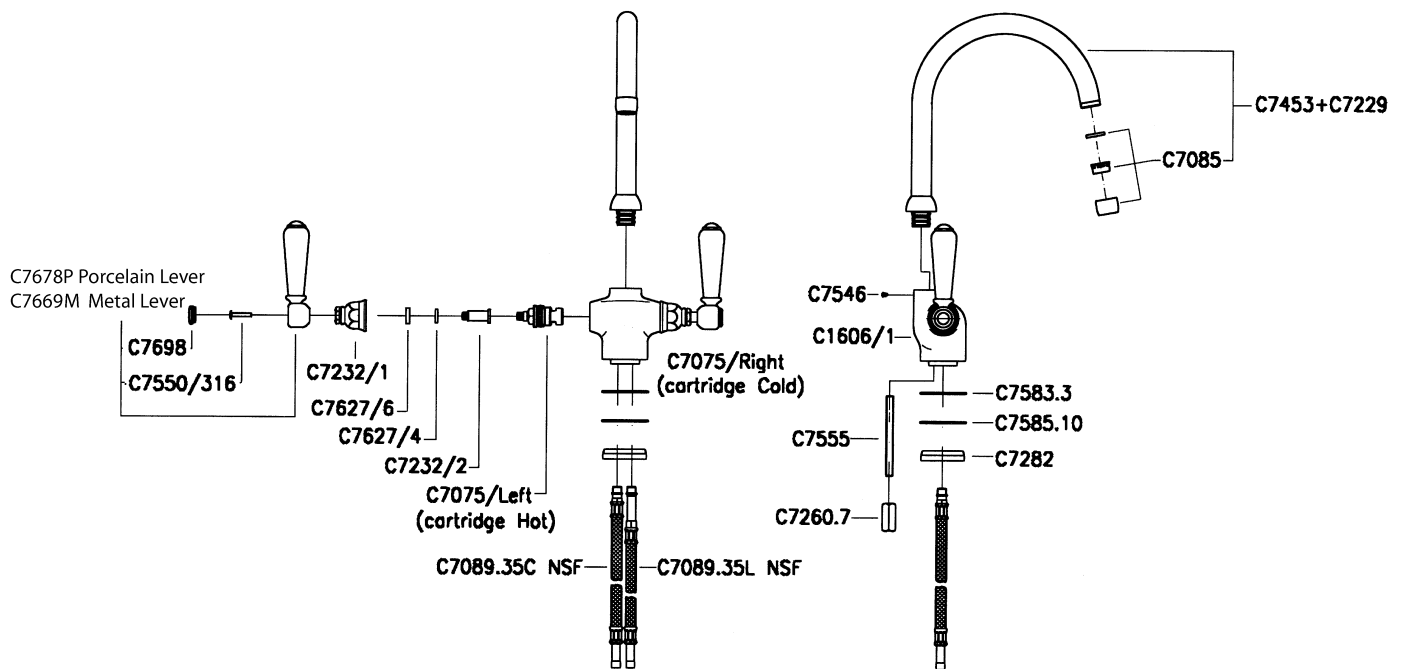

A1676LP & A1676LM Spare Parts