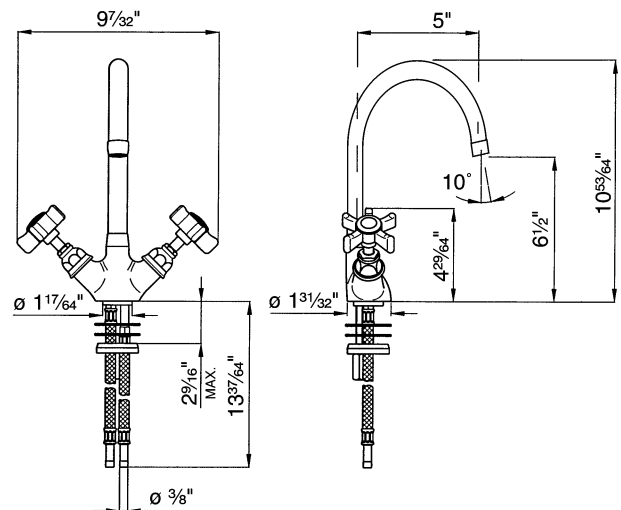

Single Hole Mixer

Rohl Country Kitchen Collection

A1466

A1467

FEATURES

- ¼-turn ceramic valves
- 11" high C-spout
- 8" reach (A1466)
- 5" reach (A1467)
- Swivel spout
- ¾" compression flexible supplies

COLORS/FINISHES

- Polished Chrome
- Polished Nickel
- Satin Nickel
- Tuscan Brass
- Inca Brass

WARRANTY

- Limited Lifetime*
- No Warranty on Tuscan Brass Finish (TCB)

A1467