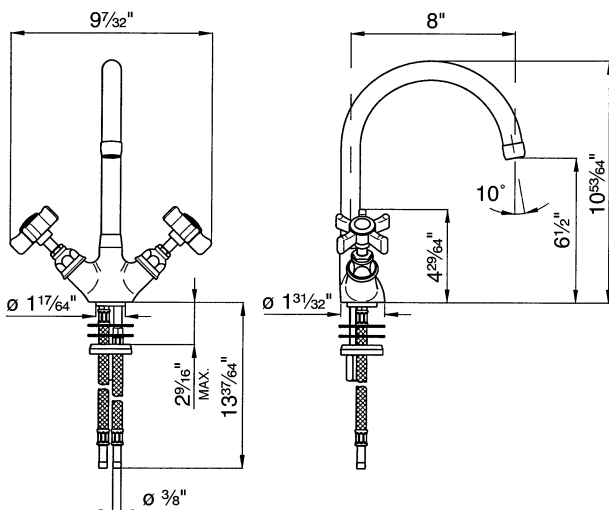

Single Hole Mixer

Rohl Country Kitchen Collection

A1466

A1467

FEATURES

- ¼-turn ceramic valves
- 11" high C-spout
- 8" reach (A1466)
- 5" reach (A1467)
- Swivel spout
- ¾" compression flexible supplies

COLORS/FINISHES

- Polished Chrome
- Polished Nickel
- Satin Nickel
- Tuscan Brass
- Inca Brass

WARRANTY

- Limited Lifetime*
- No Warranty on Tuscan Brass Finish (TCB)

A1466