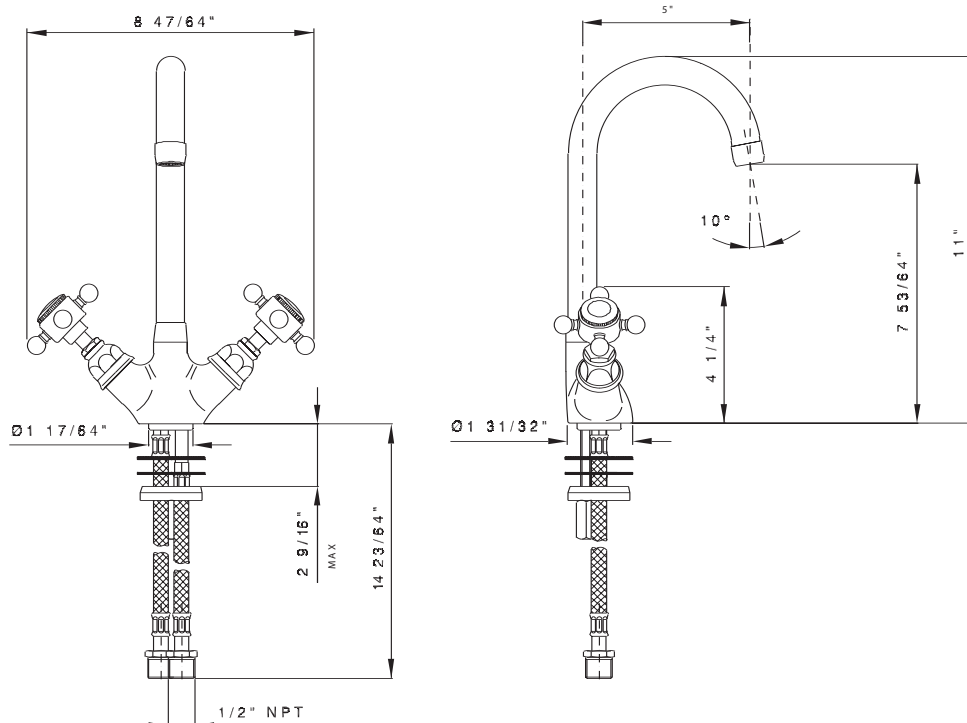

Single Hole Mixer

Rohl Country Kitchen Collection

A1467X (Five spoke handles)

A1467XM (Cross handles)

FEATURES

- ¼-turn ceramic valves
- 11" high C-spout
- 5" reach (A1467)
- Swivel spout
- 1 ⅜" cutout

COLORS/FINISHES

- Polished Chrome
- Polished Nickel
- Satin Nickel
- Tuscan Brass
- Inca Brass

WARRANTY

- Limited Lifetime*
- * No Warranty on Tuscan Brass Finish (TCB)

A1466/A1467 Spare Parts