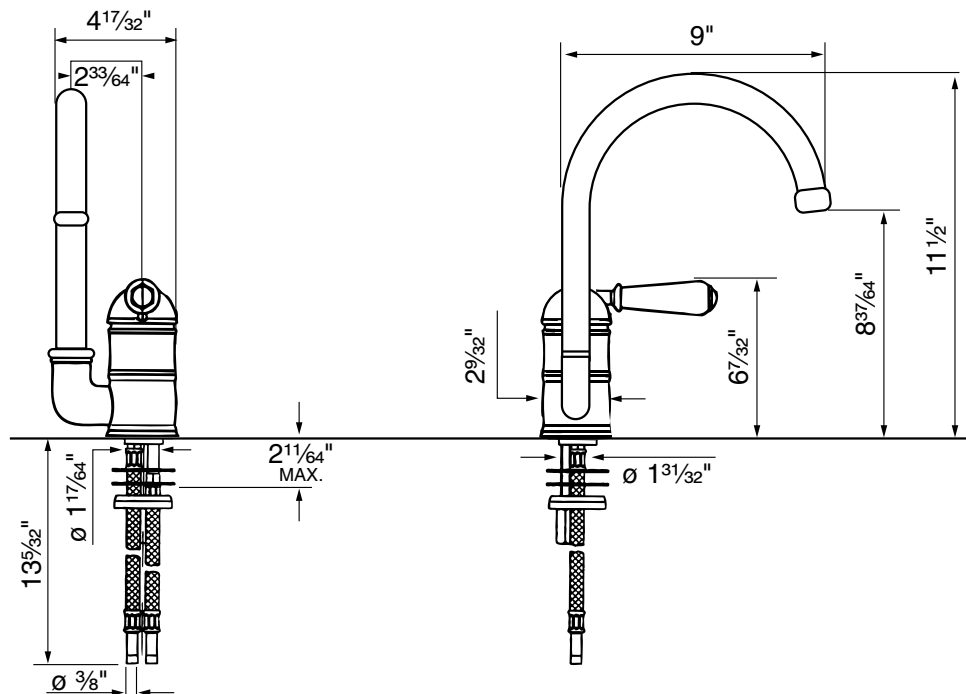

Single Lever Faucet

Rohl Country Kitchen Collection

A3606LPWS (Porcelain Levers With Handspray)

A3606LMWS (Metal Levers With Handspray)

A3606LP (Porcelain Levers)

A3606LM (Metal Levers)

FEATURES

- Ceramic disc single lever cartridge
- 11 1/2" C-spout
- 9" reach
- 3/8" compression flexible supplies

COLORS/FINISHES

- Polished Chrome
- Polished Nickel
- Satin Nickel
- Tuscan Brass
- Inca Brass

WARRANTY

- Limited Lifetime*
- * No Warranty on Tuscan Brass Finish (TCB)

A3606 Spare Parts