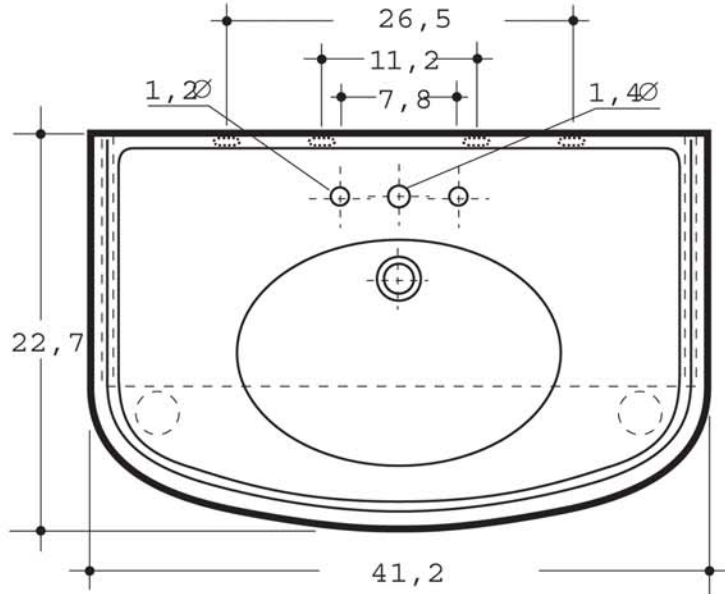

WHITEHAUS COLLECTION®

A Collection of Fine Products

www.whitehauscollection.com

CHINA SERIES

MODEL # BTZ44-GB001

* All dimensions are in inches.