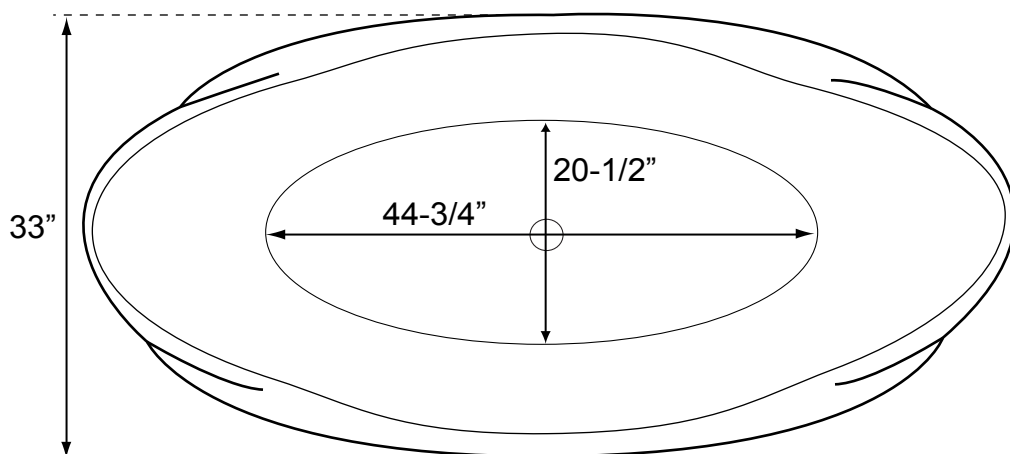

66" Acaydia Freestanding Acrylic Double Slipper Tub

Tub Dimensions: 66" L x 33" W x 28-1/2" H

Tub Water Capacity: 70 gallons (to top of tub)

Tub Weight Uncrated: 200 lbs. Tub Weight Crated: 425 lbs

Water depth is 17-1/2" H to top of tub.
All measurements are approximate.
Measurements may vary +/- 1/2".