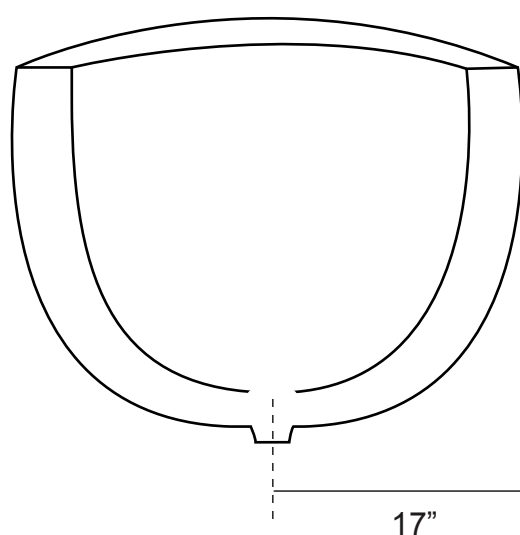

66" Acaydia Freestanding Acrylic Double Slipper Tub

Tub Dimensions: 66" L x 33" W x 28-1/2" H

Tub Water Capacity: 70 gallons (to top of tub)

Tub Weight Uncrated: 200 lbs. Tub Weight Crated: 425 lbs

Water depth is 17-1/2" H to top of tub.
All measurements are approximate.
Measurements may vary +/- 1/2".