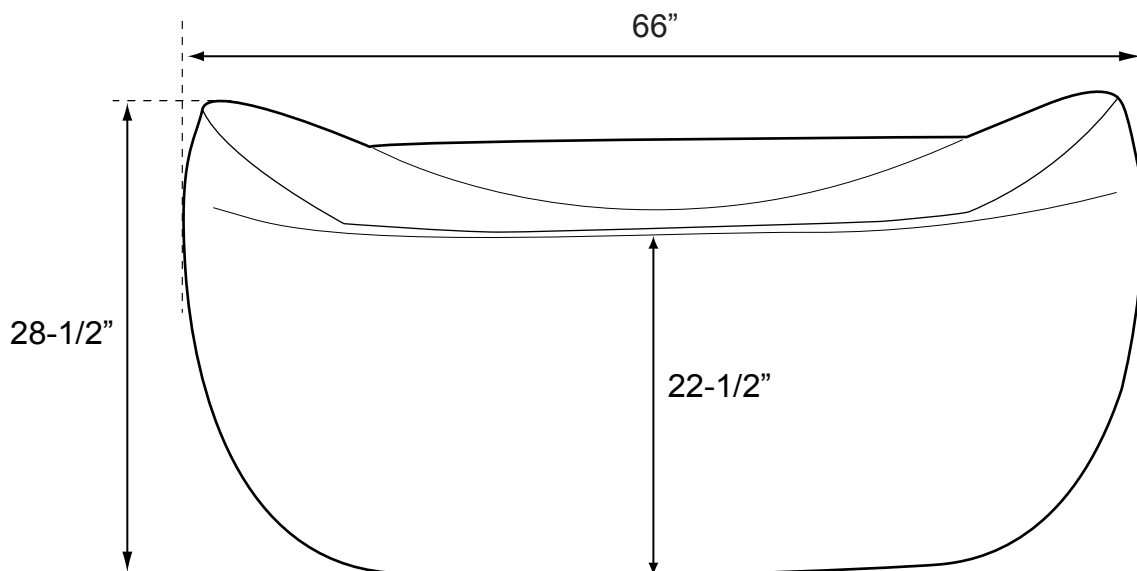

66" Acaydia Freestanding Acrylic Double Slipper Tub

Tub Dimensions: 66" L x 33" W x 28-1/2" H

Tub Water Capacity: 70 gallons (to top of tub)

Tub Weight Uncrated: 200 lbs. Tub Weight Crated: 425 lbs

Water depth is 17-1/2" H to top of tub.
All measurements are approximate.
Measurements may vary +/- 1/2".