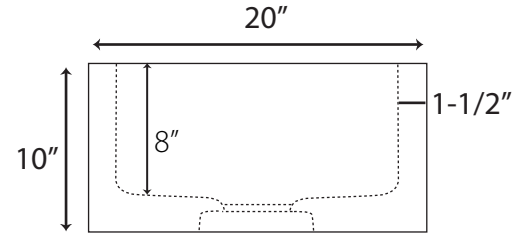

# Floral Polished Marble Double Well Farmhouse Sink with Prep Bowl - 33"

Sink Dimensions: 33" L x 20" W (front to back) x 10" H ( $\pm 1/2"$ ).

Large bowl measures 20" L x 17" W (front to back) x 8" H ( $\pm 1/2"$ ).

Small bowl measures 8" L x 17" W (front to back) x 5-1/2" H ( $\pm 1/2"$ ).

Carved floral design apron is polished marble.

\*Interior, sides and back are polished marble.