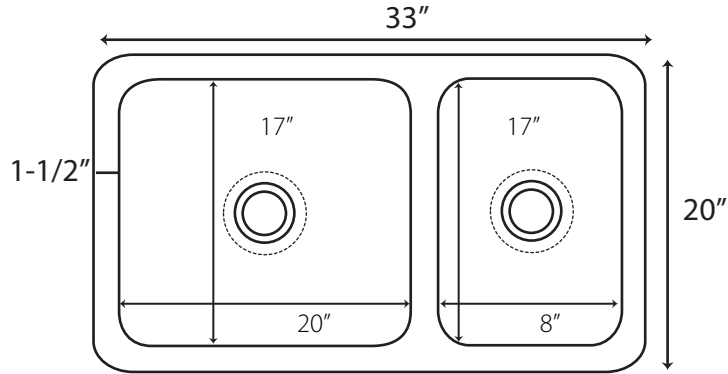

# Floral Polished Marble Double Well Farmhouse Sink with Prep Bowl - 33"

Sink Dimensions: 33" L x 20" W (front to back) x 10" H ( $\pm 1/2"$ ).

Large bowl measures 20" L x 17" W (front to back) x 8" H ( $\pm 1/2"$ ).

Small bowl measures 8" L x 17" W (front to back) x 5-1/2" H ( $\pm 1/2"$ ).

Carved floral design apron is polished marble.

\*Interior, sides and back are polished marble.