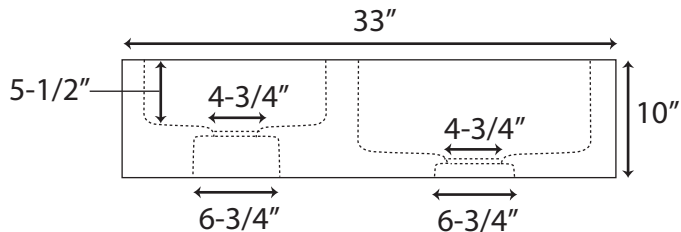

# Floral Polished Marble Double Well Farmhouse Sink with Prep Bowl - 33"

Sink Dimensions: 33" L x 20" W (front to back) x 10" H ( $\pm 1/2"$ ).

Large bowl measures 20" L x 17" W (front to back) x 8" H ( $\pm 1/2"$ ).

Small bowl measures 8" L x 17" W (front to back) x 5-1/2" H ( $\pm 1/2"$ ).

Carved floral design apron is polished marble.

\*Interior, sides and back are polished marble.