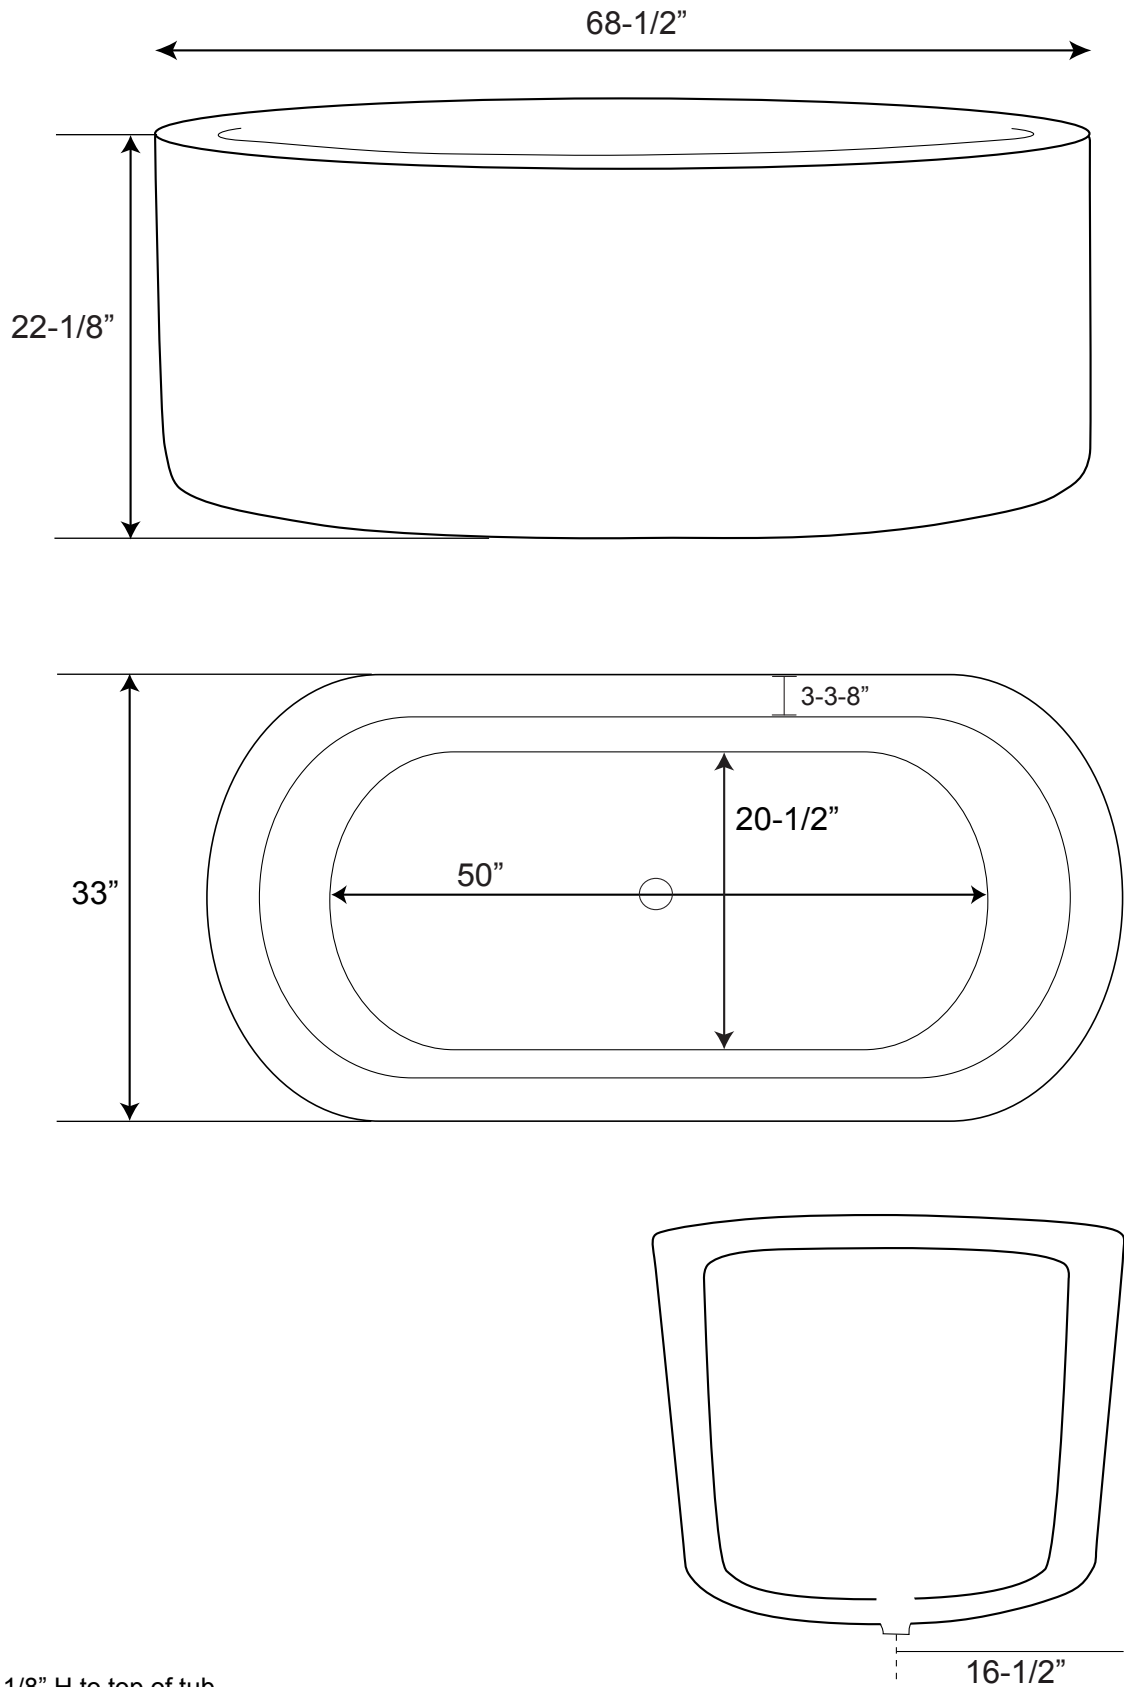

69" Loren Polished Stainless Steel Freestanding Tub with Polished Copper Interior

Tub Dimensions: 68-1/2" L x 33" W x 22-1/8" H

Tub Water Capacity: 80 gallons (to top of tub)

Tub Weight Uncrated: 200 lbs. Tub Weight Crated: 425 lbs

Water depth is 18-1/8" H to top of tub.
All measurements are approximate.
Measurements may vary +/- 1/2".