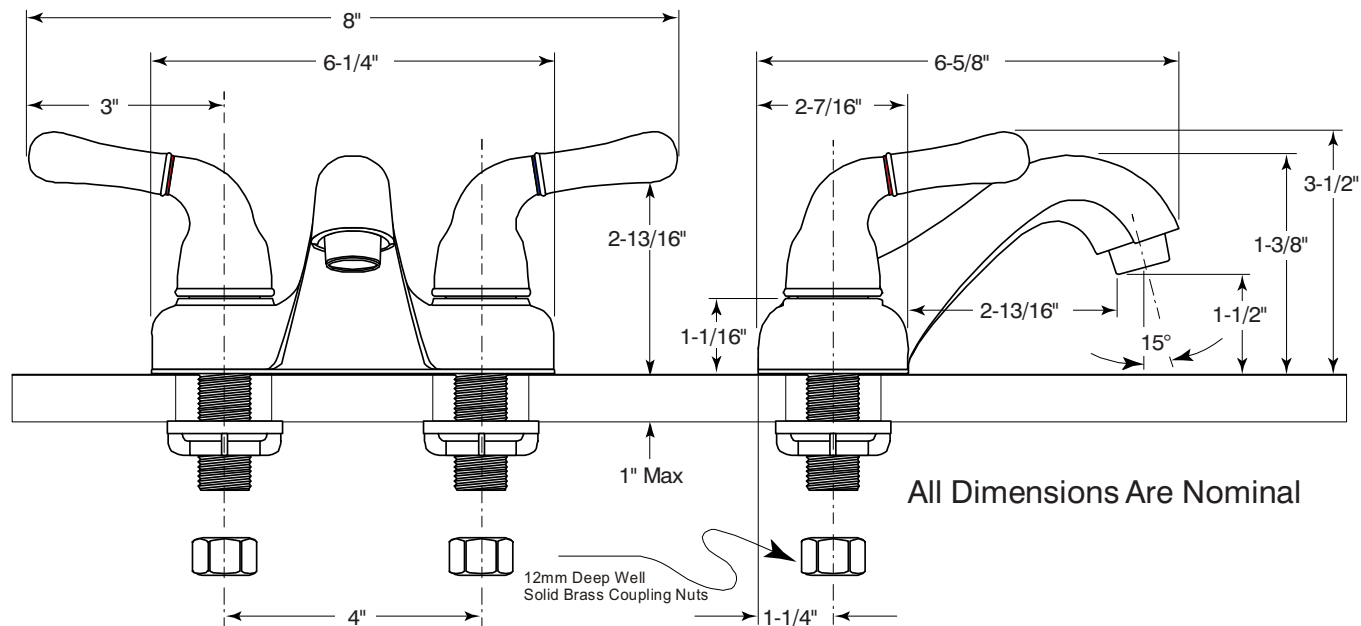

For additional information contact Premier Faucet at 866-745-4010 or visit our website at www.premierfaucet.com