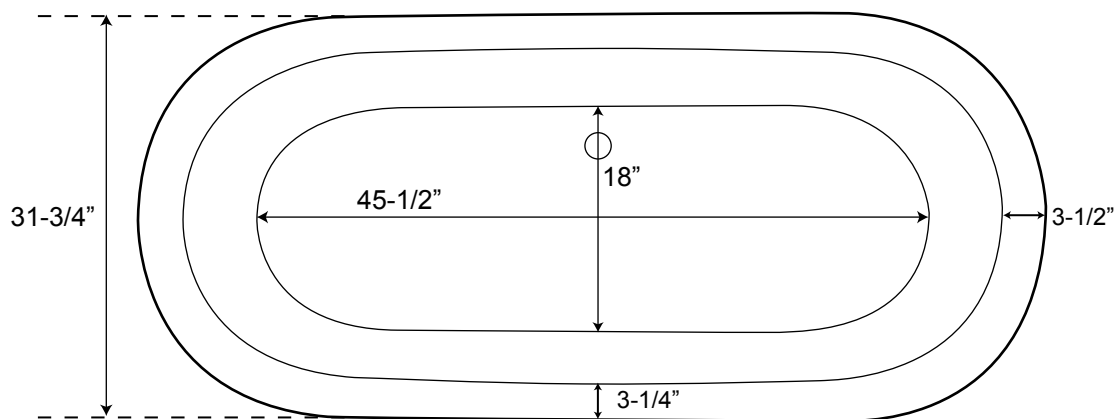

Zoey Double Ended Acrylic Bath Tub on Plinth

Tub Dimensions: 70" L x 31-3/4" W x 22" H

Water Capacity: 57 gallons

Tub Weight Uncrated: 200 lbs. Tub Weight Crated: 425 lbs.

Water depth is 16-1/4" H to top of tub.
All measurements are approximate.
Measurements may vary +/- 1/2".