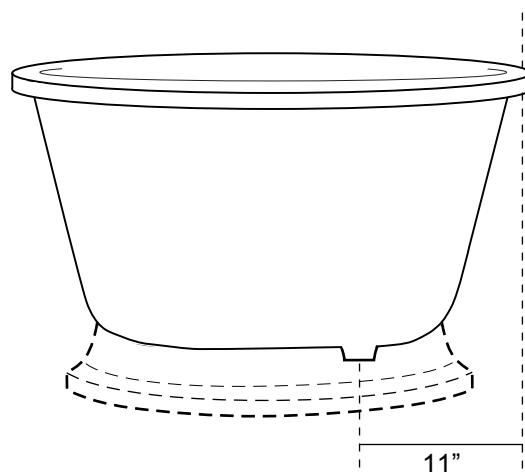

Zoey Double Ended Acrylic Bath Tub on Plinth

Tub Dimensions: 70" L x 31-3/4" W x 22" H

Water Capacity: 57 gallons

Tub Weight Uncrated: 200 lbs. Tub Weight Crated: 425 lbs.

Water depth is 16-1/4" H to top of tub.
All measurements are approximate.
Measurements may vary +/- 1/2".