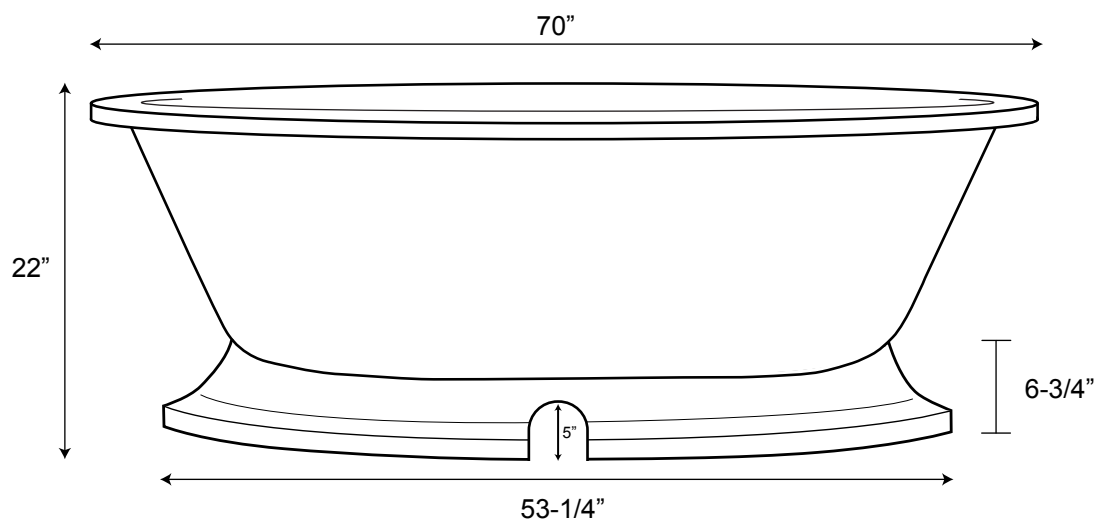

Zoey Double Ended Acrylic Bath Tub on Plinth

Tub Dimensions: 70" L x 31-3/4" W x 22" H

Water Capacity: 57 gallons

Tub Weight Uncrated: 200 lbs. Tub Weight Crated: 425 lbs.

Water depth is 16-1/4" H to top of tub.
All measurements are approximate.
Measurements may vary +/- 1/2".