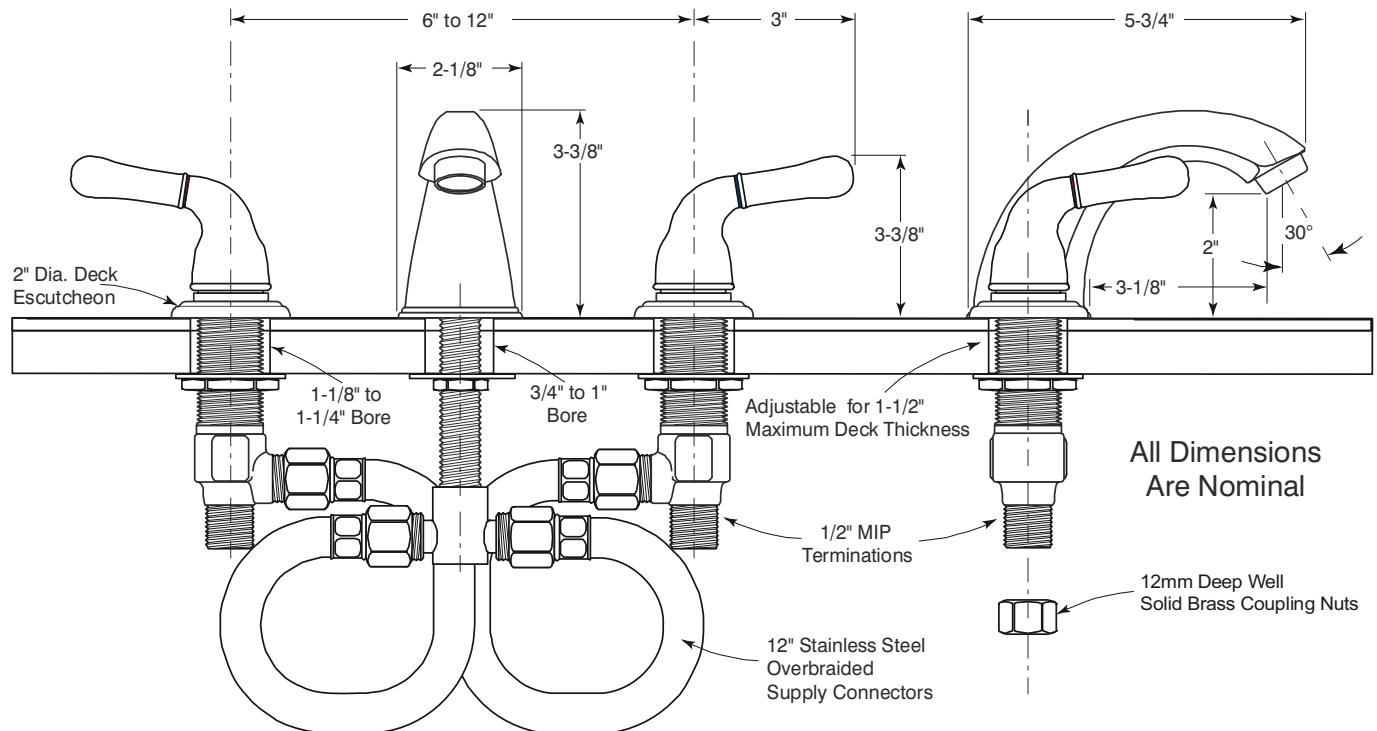

Description

- Twin lever handle euro style widespread lavatory faucet
- Trouble-free brass frame ceramic cartridge
- Suitable for 6" to 12" on-center, 3 hole installations
- Brushed nickel finish
- All brass construction
- Standard 1/2" IPS connections
- Includes all brass pop-up with color matched trim

Sanibel™

Model 120179

Twin Lever Handle Widespread
Lavatory Faucet
Brushed Nickel Finish
With Brass Pop-Up
1/2" IPS Connection

For additional information contact Premier Faucet at 866-745-4010 or visit our website at www.premierfaucet.com