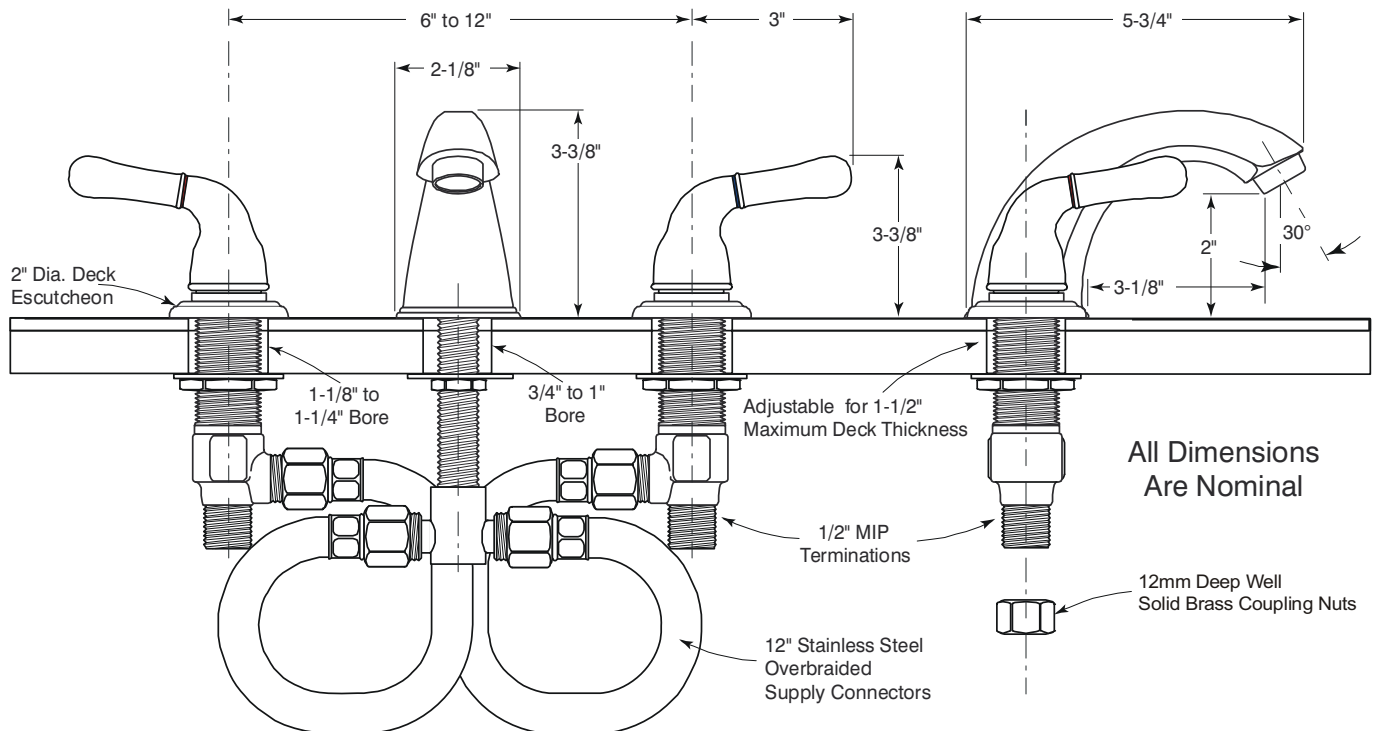

Description

- Twin lever handle euro style widespread lavatory faucet
- Trouble-free brass frame ceramic cartridge
- Suitable for 6" to 12" on-center, 3 hole installations
- Chrome plated finish
- All brass construction
- Standard 1/2" IPS connections
- Includes all brass pop-up with color matched trim

Performance

- Designed to provide 2.2 GPM at 60 PSI

Compliance

- Designed to comply with requirements of ASME A112.18.1
- Meets low lead requirements of NSF Standard- 61, Section- 9
- Meets low lead requirements of California Proposition- 65
- Complies with the requirements of the UPC (Uniform Plumbing Code)
- Complies with ADA (American With Disabilities Act)
- Meets or exceeds CSA B125

Sanibel™

Model 120177

Twin Lever Handle Widespread
Lavatory Faucet
Chrome Plated Finish
With Brass Pop-Up
1/2" IPS Connection

For additional information contact Premier Faucet at 866-745-4010 or visit our website at www.premierfaucet.com