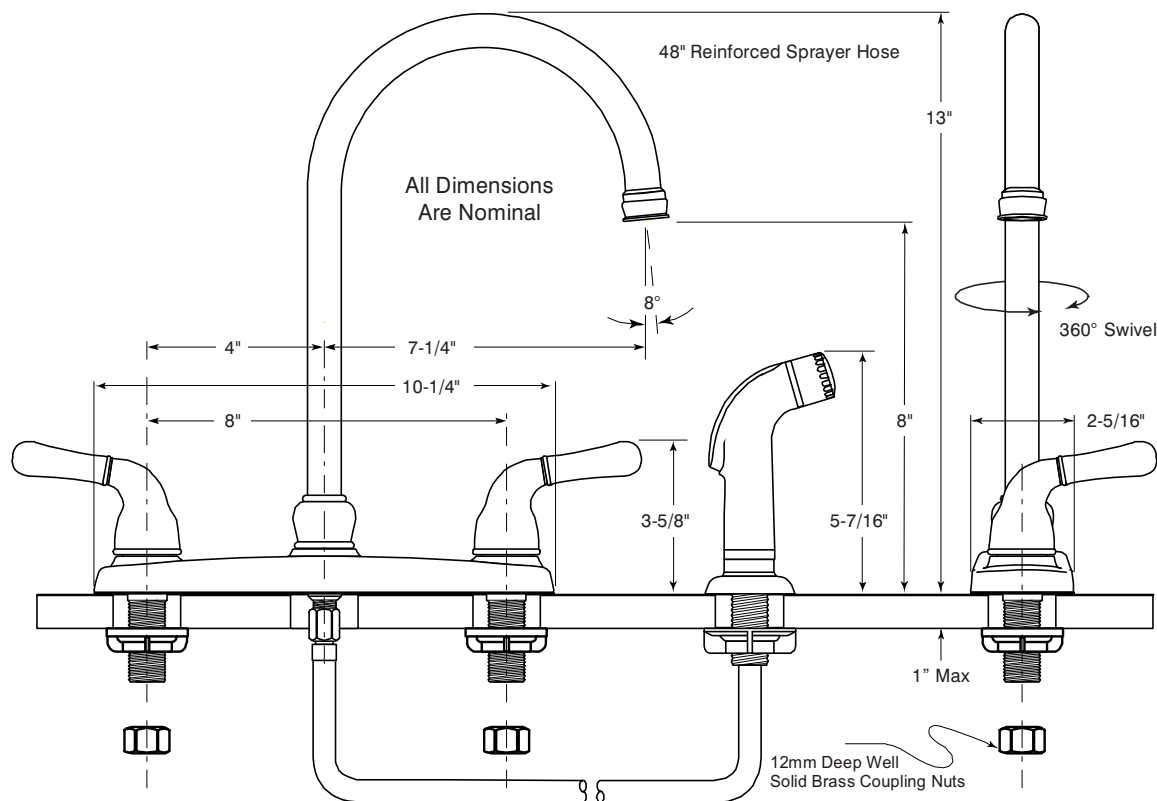

Description

- Twin lever handle gooseneck spout kitchen faucet
- European styling
- Trouble-free brass frame ceramic cartridges
- For four hole installations
- Brushed nickel finish
- All metal construction
- Brass valve cavity & waterway
- Hi-arch swivel spout rotates 360°
- Includes color matched sprayer with 48" reinforced hose

Sanibel™

Model 120174

Twin Lever Handle Gooseneck Spout
Kitchen Faucet
Brushed Nickel Finish
With Spray
1/2" IPS Connection

For additional information contact Premier Faucet at 866-745-4010 or visit our website at www.premierfaucet.com