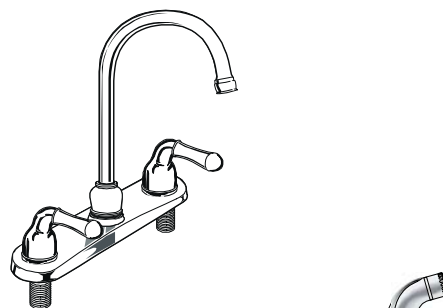

Description

- Twin lever handle gooseneck spout kitchen faucet
- European styling
- Trouble-free brass frame ceramic cartridges
- For four hole installations
- Chrome plated finish
- All metal construction
- Brass valve cavity & waterway
- Hi-arch swivel spout rotates 360°
- Includes color matched sprayer with 48" reinforced hose

Performance

- Designed to provide 2.2 GPM at 60 PSI

Compliance

- Designed to comply with requirements of ASME A112.18.1
- Meets low lead requirements of NSF Standard- 61, Section- 9
- Meets low lead requirements of California Proposition- 65
- Complies with the requirements of the UPC (Uniform Plumbing Code)
- Complies with ADA (American With Disabilities Act)
- Meets or exceeds CSA B125

Sanibel™

Model 120173

Twin Lever Handle Gooseneck Spout
Kitchen Faucet
Chrome Plated Finish
With Sprayer
1/2" IPS Connection

For additional information contact Premier Faucet at 866-745-4010 or visit our website at www.premierfaucet.com