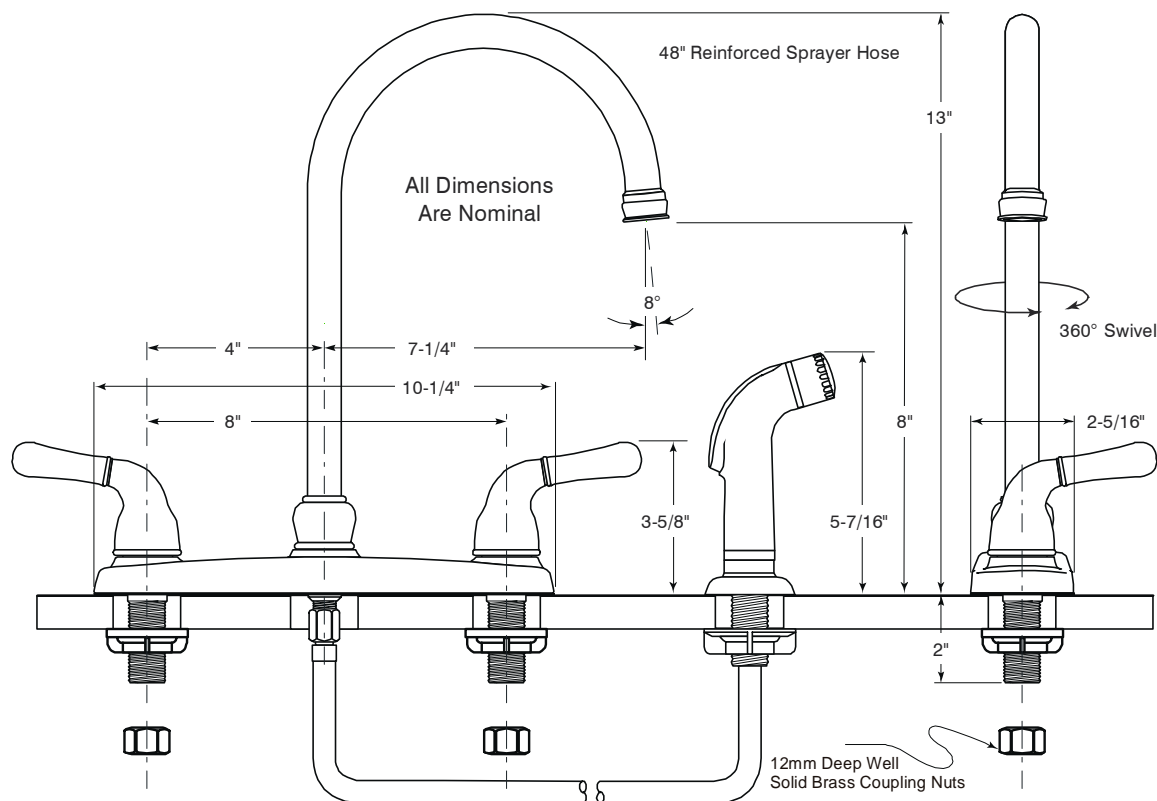

Description

- Twin lever handle gooseneck spout kitchen faucet
- European styling
- Trouble-free brass frame ceramic cartridges
- For four hole installations
- Chrome plated finish
- All metal construction
- Brass valve cavity & waterway
- Hi-arch swivel spout rotates 360°
- Includes color matched sprayer with 48" reinforced hose

Performance

- Designed to provide 2.2 GPM at 60 PSI

Compliance

- Designed to comply with requirements of ASME A112.18.1
- Meets low lead requirements of NSF Standard- 61, Section- 9
- Meets low lead requirements of California Proposition- 65
- Complies with the requirements of the UPC (Uniform Plumbing Code)
- Complies with ADA (American With Disabilities Act)
- Meets or exceeds CSA B125

Sanibel™

Model 120173

Twin Lever Handle Gooseneck Spout
Kitchen Faucet
Chrome Plated Finish
With Sprayer
1/2" IPS Connection

For additional information contact Premier Faucet at 866-745-4010 or visit our website at www.premierfaucet.com