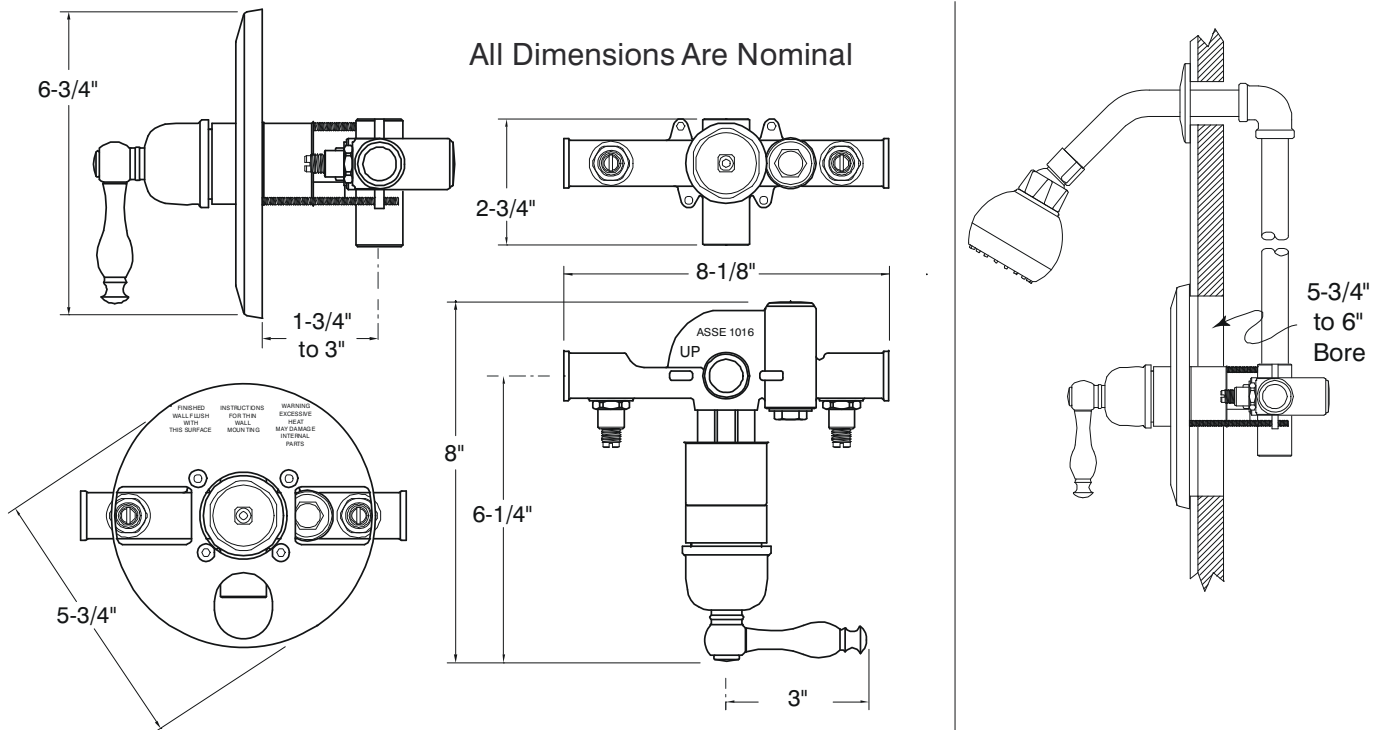

WASHERLESS SHOWER ONLY SET SPECIFICATIONS

Description

- Single lever handle teapot style shower only set
- Trouble-free washerless cartridge, reversible for back-to-back installations
- P- Type pressure balancing mechanism with integral check-stops
- Heavy duty chrome plated finish
- All brass construction
- 1/2" FIP inlets & outlets
- Includes optional white porcelain handle inserts
- Includes plastic rough-in plate

Performance

- Designed to provide 2.5 GPM at 80 PSI shower head performance

Compliance

- Designed to comply with requirements of ASME A112.18.1
- Meets or exceeds ASSE 1016 performance standards
- Complies with ADA (American With Disabilities Act)
- Complies with the requirements of the UPC (Uniform Plumbing Code)
- Meets or exceeds CSA B125

Listings

- IAPMO (International Association of Plumbing & Mechanical Officials)
- UPC (Uniform Plumbing Code)
- CSA (Canadian Standards Association)
- ASSE (American Society of Sanitary Engineering)

Warranty

- Limited Lifetime Warranty

Refer to Premier Faucet warranty program for further details and restrictions.

Wellington™

Model 120139

Single Lever Handle Shower Only Set
Chrome Plated Finish
Pressure Balancing
1/2" IPS Connection

For additional information contact Premier Faucet at 866-745-4010 or visit our website at www.premierfaucet.com