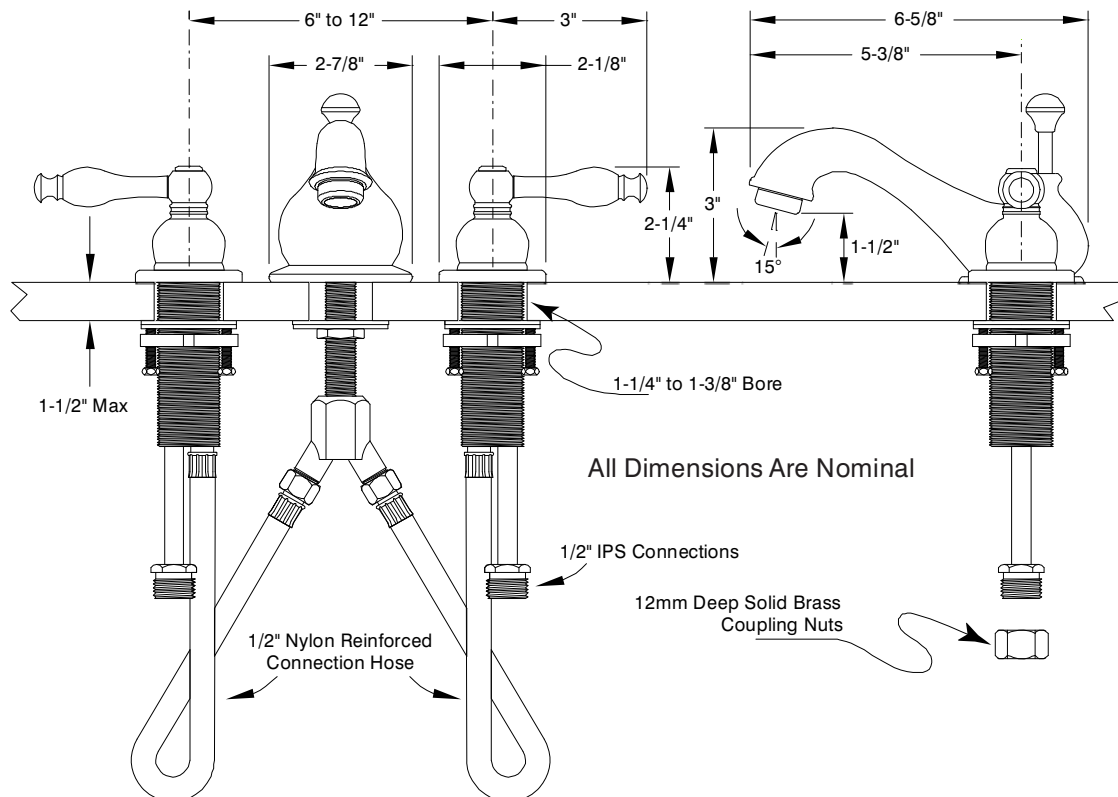

Description

- Twin lever handle teapot style widespread lavatory faucet
- Trouble-free brass frame ceramic cartridge
- Suitable for 6" to 12" on-center 3 hole installations
- Brushed nickel finish
- All brass construction
- Standard 1/2" IPS connections
- Includes optional white porcelain handle inserts
- Includes all brass pop-up with color matched trim

- Limited Lifetime Warranty
Refer to Premier Faucet warranty program for further details and restrictions.

Wellington™

Model 120134

Twin Lever Handle Widespread
Lavatory Faucet
Brushed Nickel Finish
With Brass Pop-Up
1/2" IPS Connection