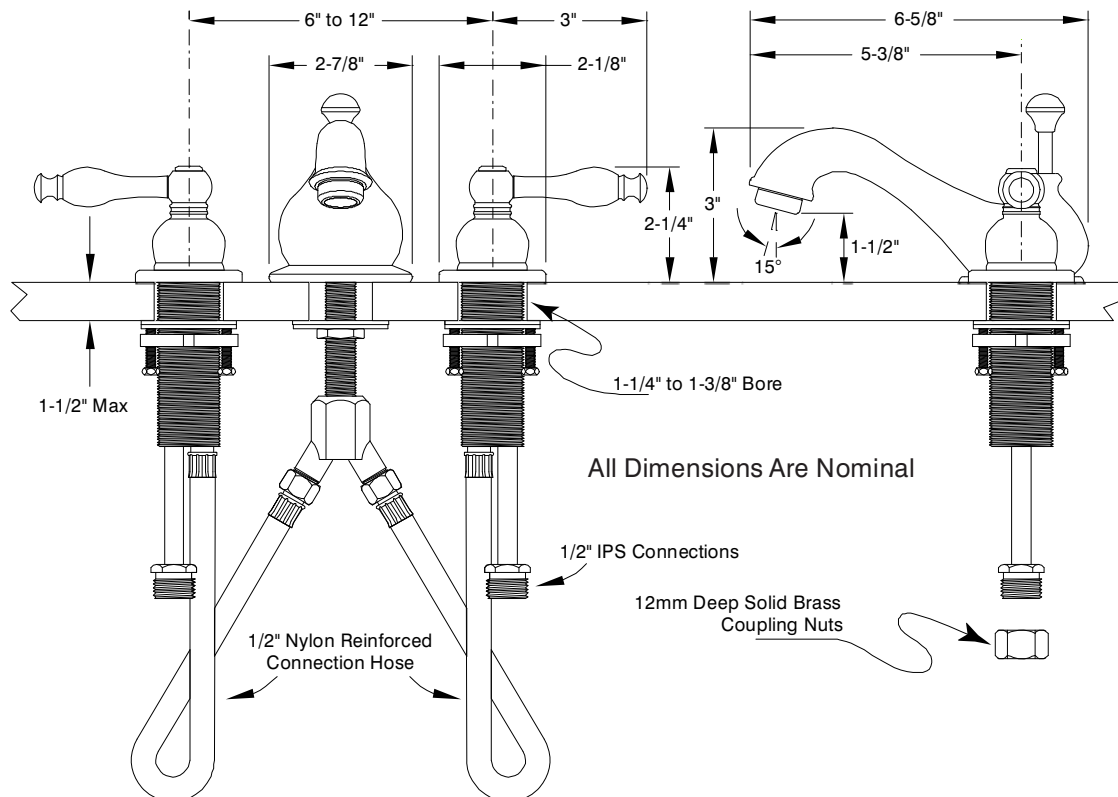

## Description

- Twin lever handle teapot style widespread lavatory faucet
- Trouble-free brass frame ceramic cartridge
- Suitable for 6" to 12" on-center 3 hole installations
- Heavy duty chrome plated finish
- All brass construction
- Standard 1/2" IPS connections
- Includes optional white porcelain handle inserts
- Includes all brass pop-up with color matched trim

## Model 120133

Twin Lever Handle Widespread  
Lavatory Faucet  
Chrome Plated Finish  
With Brass Pop-Up  
1/2" IPS Connection

For additional information contact Premier Faucet at 866-745-4010 or visit our website at [www.premierfaucet.com](http://www.premierfaucet.com)